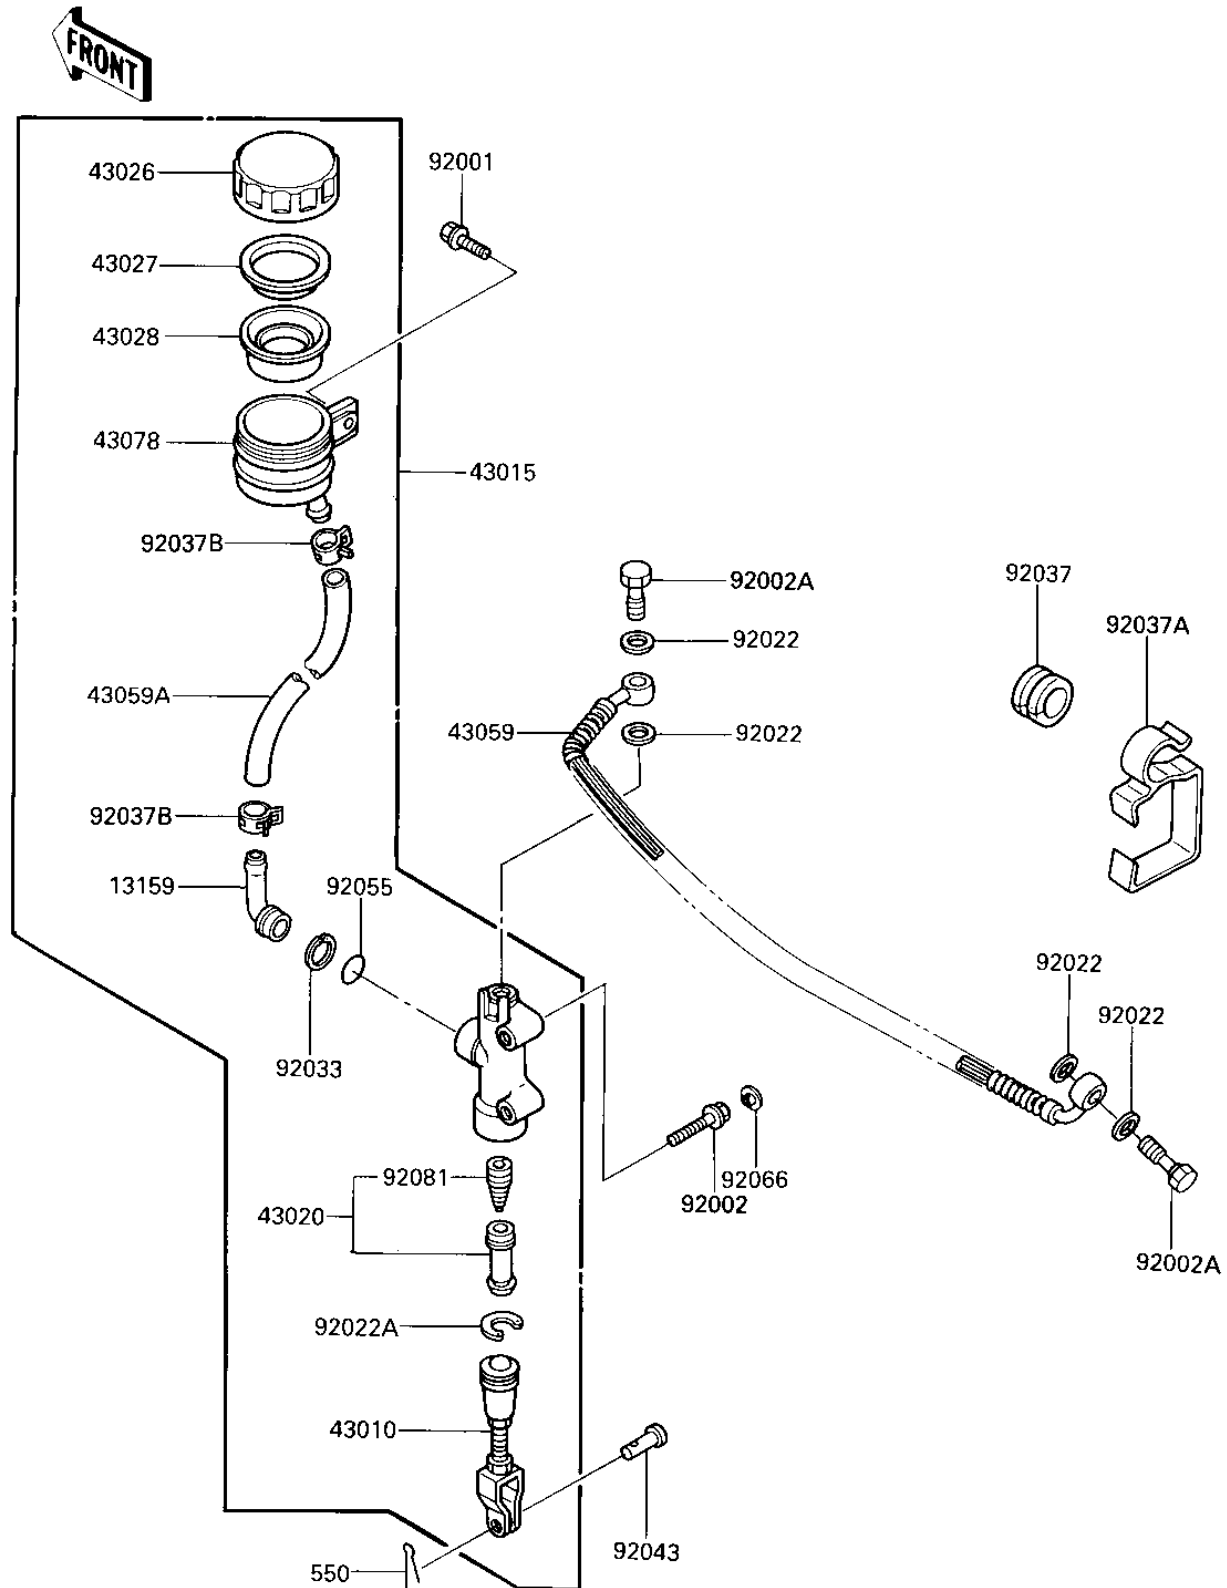

1986 Ninja[®] 250R

PARTS DIAGRAM

REAR MASTER CYLINDER

F2293-0068

1986 Ninja[®] 250R

PARTS LIST

REAR MASTER CYLINDER

ITEM NAME

PART NUMBER

QUANTITY
