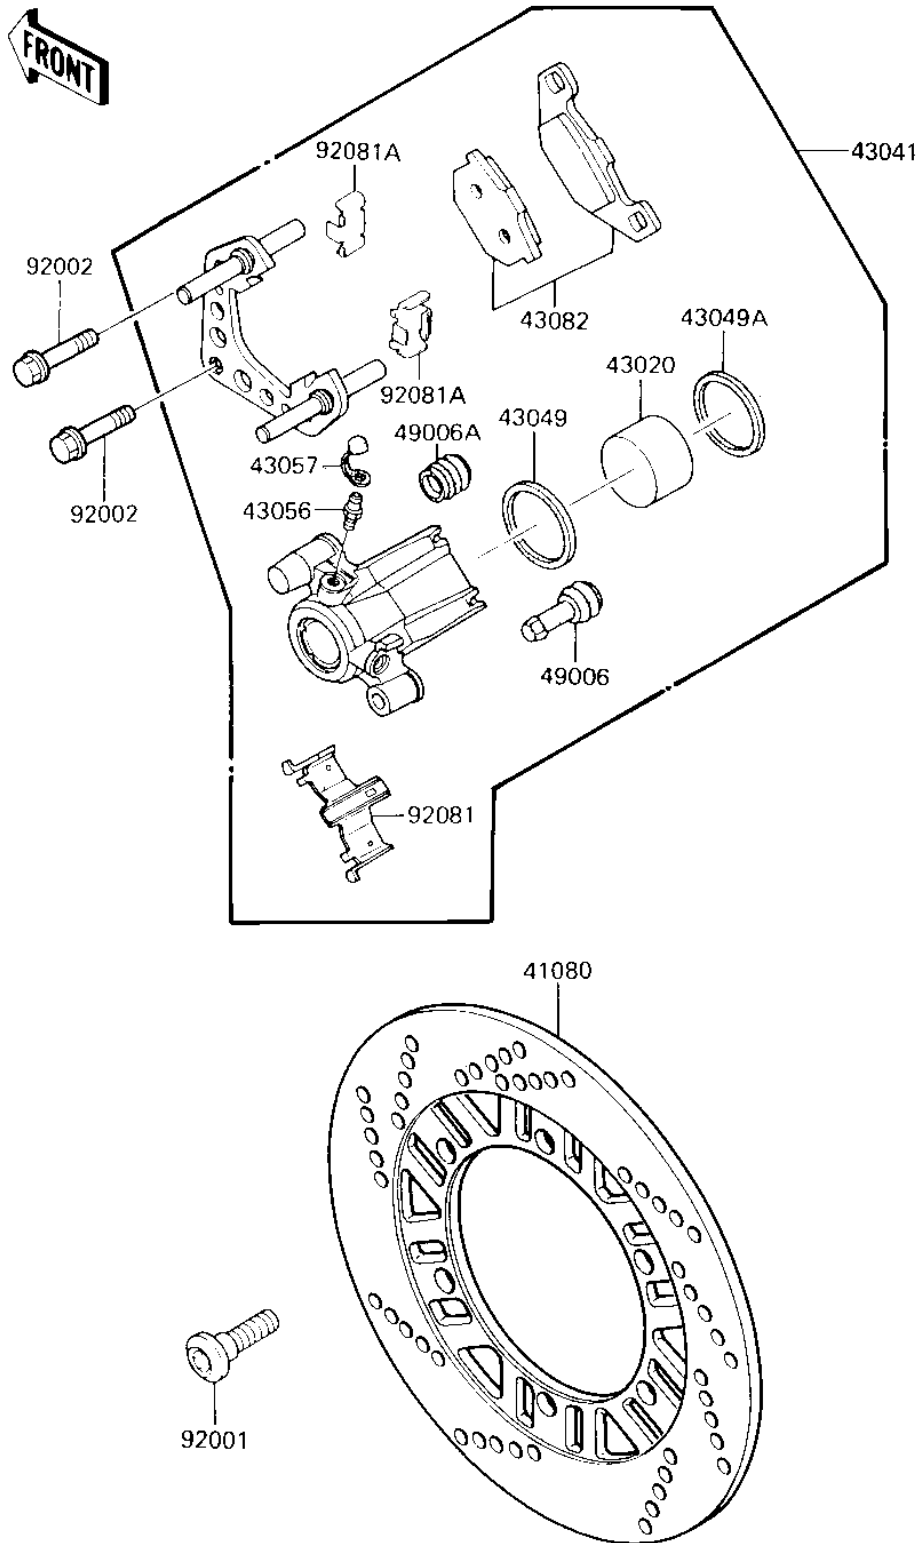

1986 Ninja[®] 250R

PARTS DIAGRAM

FRONT BRAKE

F2292-0090

1986 Ninja[®] 250R

PARTS LIST FRONT BRAKE

ITEM NAME

PART NUMBER

QUANTITY
