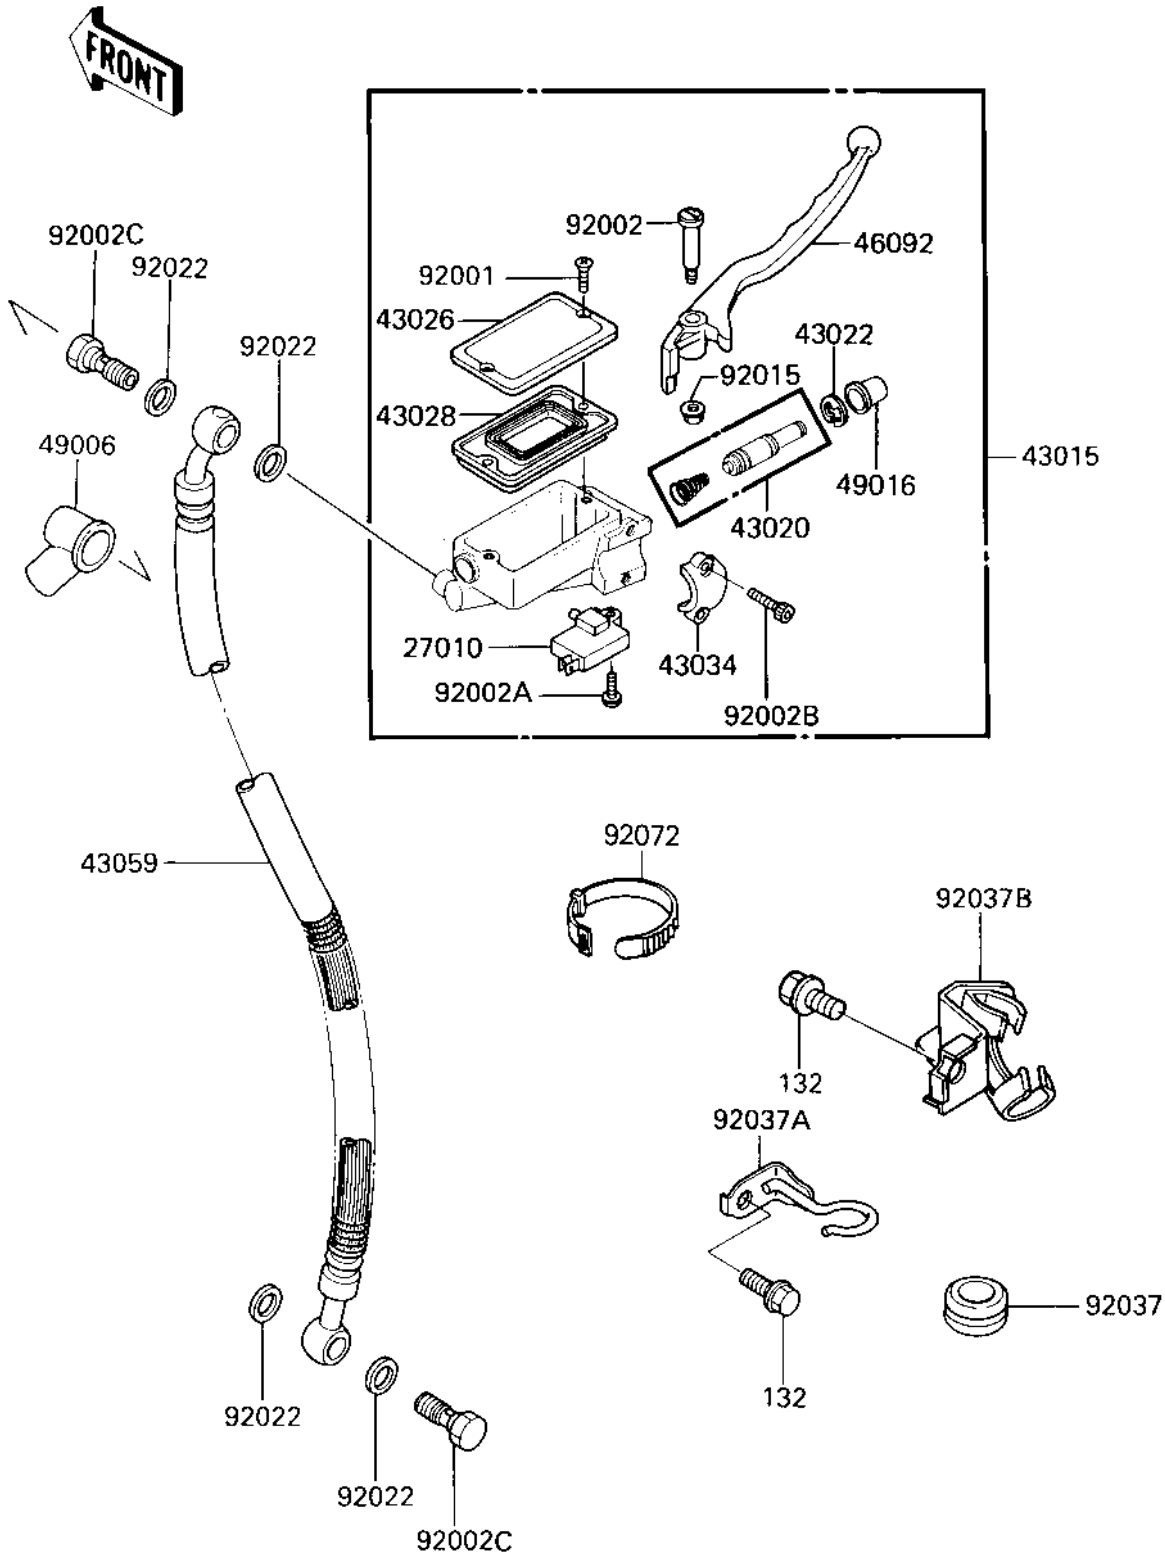

1986 Ninja[®] 250R

PARTS DIAGRAM

FRONT MASTER CYLINDER

F2291-0163

1986 Ninja[®] 250R

PARTS LIST

FRONT MASTER CYLINDER

ITEM NAME

PART NUMBER

QUANTITY
