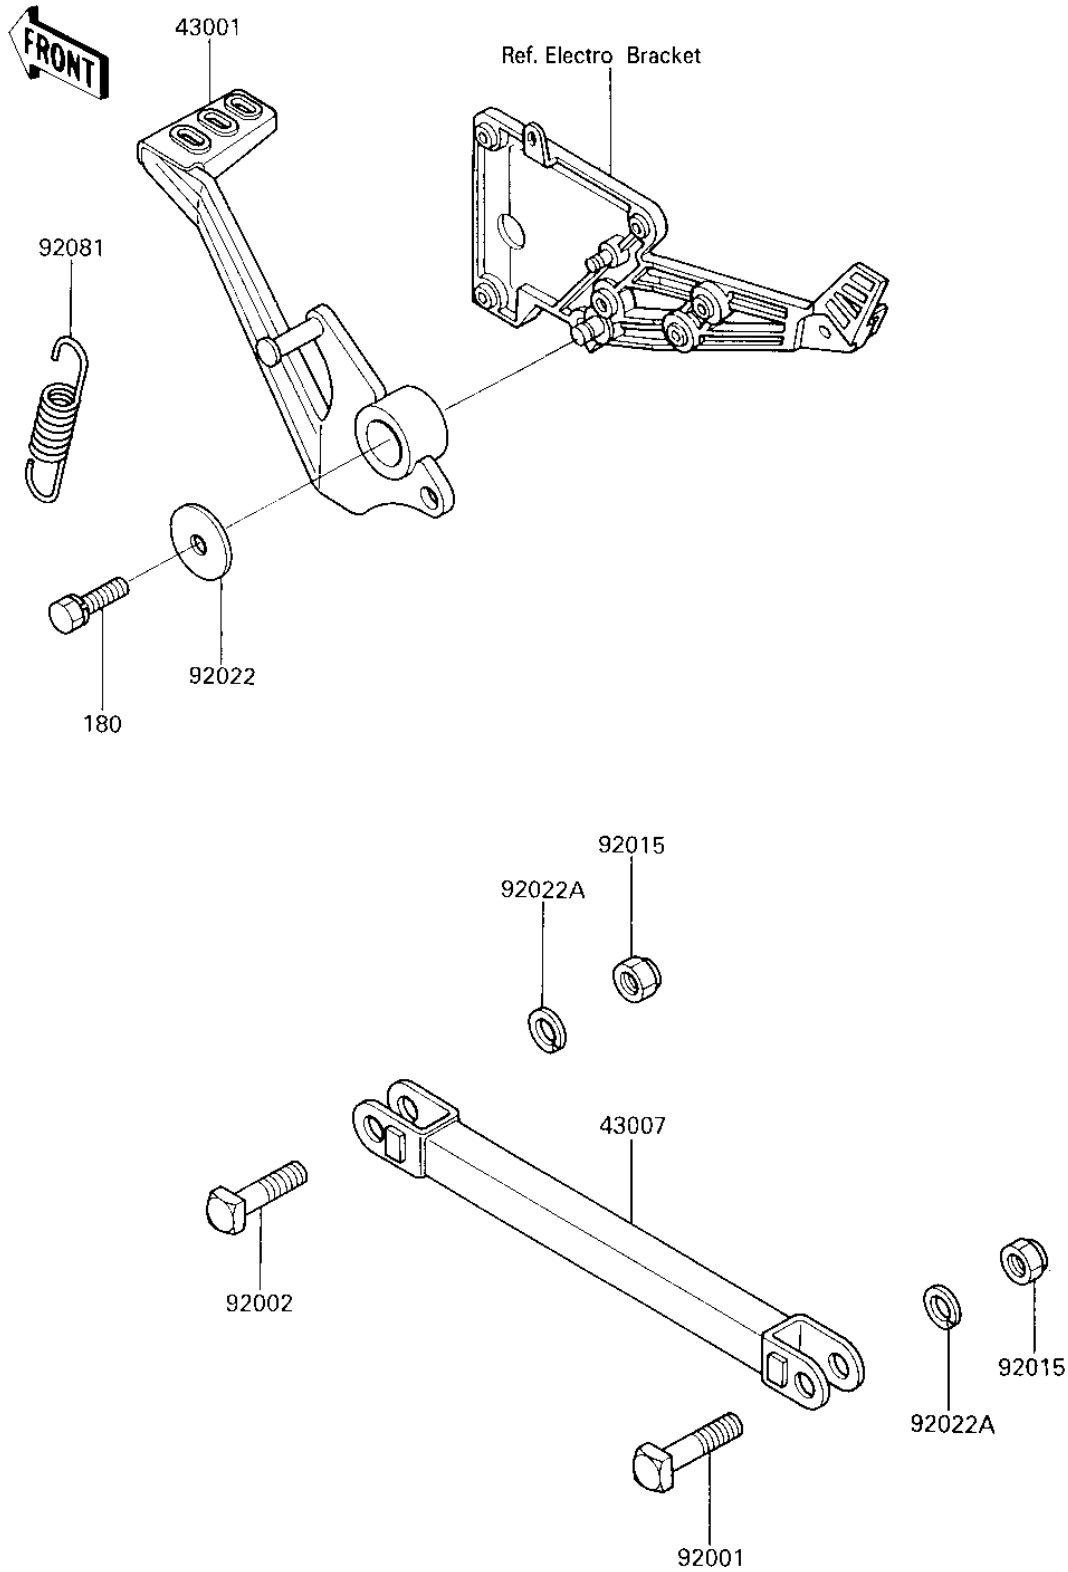

## PARTS DIAGRAM

### BRAKE PEDAL/TORQUE LINK

F2260-0168

## PARTS LIST

### BRAKE PEDAL/TORQUE LINK

ITEM NAME	PART NUMBER	QUANTITY
LEVER-BRAKE,PEDAL (Ref # 43001)	43001-1205	1
ROD-TORQUE (Ref # 43007)	43007-1124	1
BOLT,SQUARE HEAD (Ref # 92001)	92001-1307	1
BOLT,10X32 (Ref # 92002)	92002-1708	1
NUT,LOCK,10MM (Ref # 92015)	92019-021	2
WASHER,7X28X1.6 (Ref # 92022)	92022-1282	1
WASHER,SPRING,10MM (Ref # 92022A)	92022-1540	2
SPRING,BRAKE PEDAL (Ref # 92081)	92081-1604	1
BOLT-UPSET-WS (Ref # 180)	180D0616	1