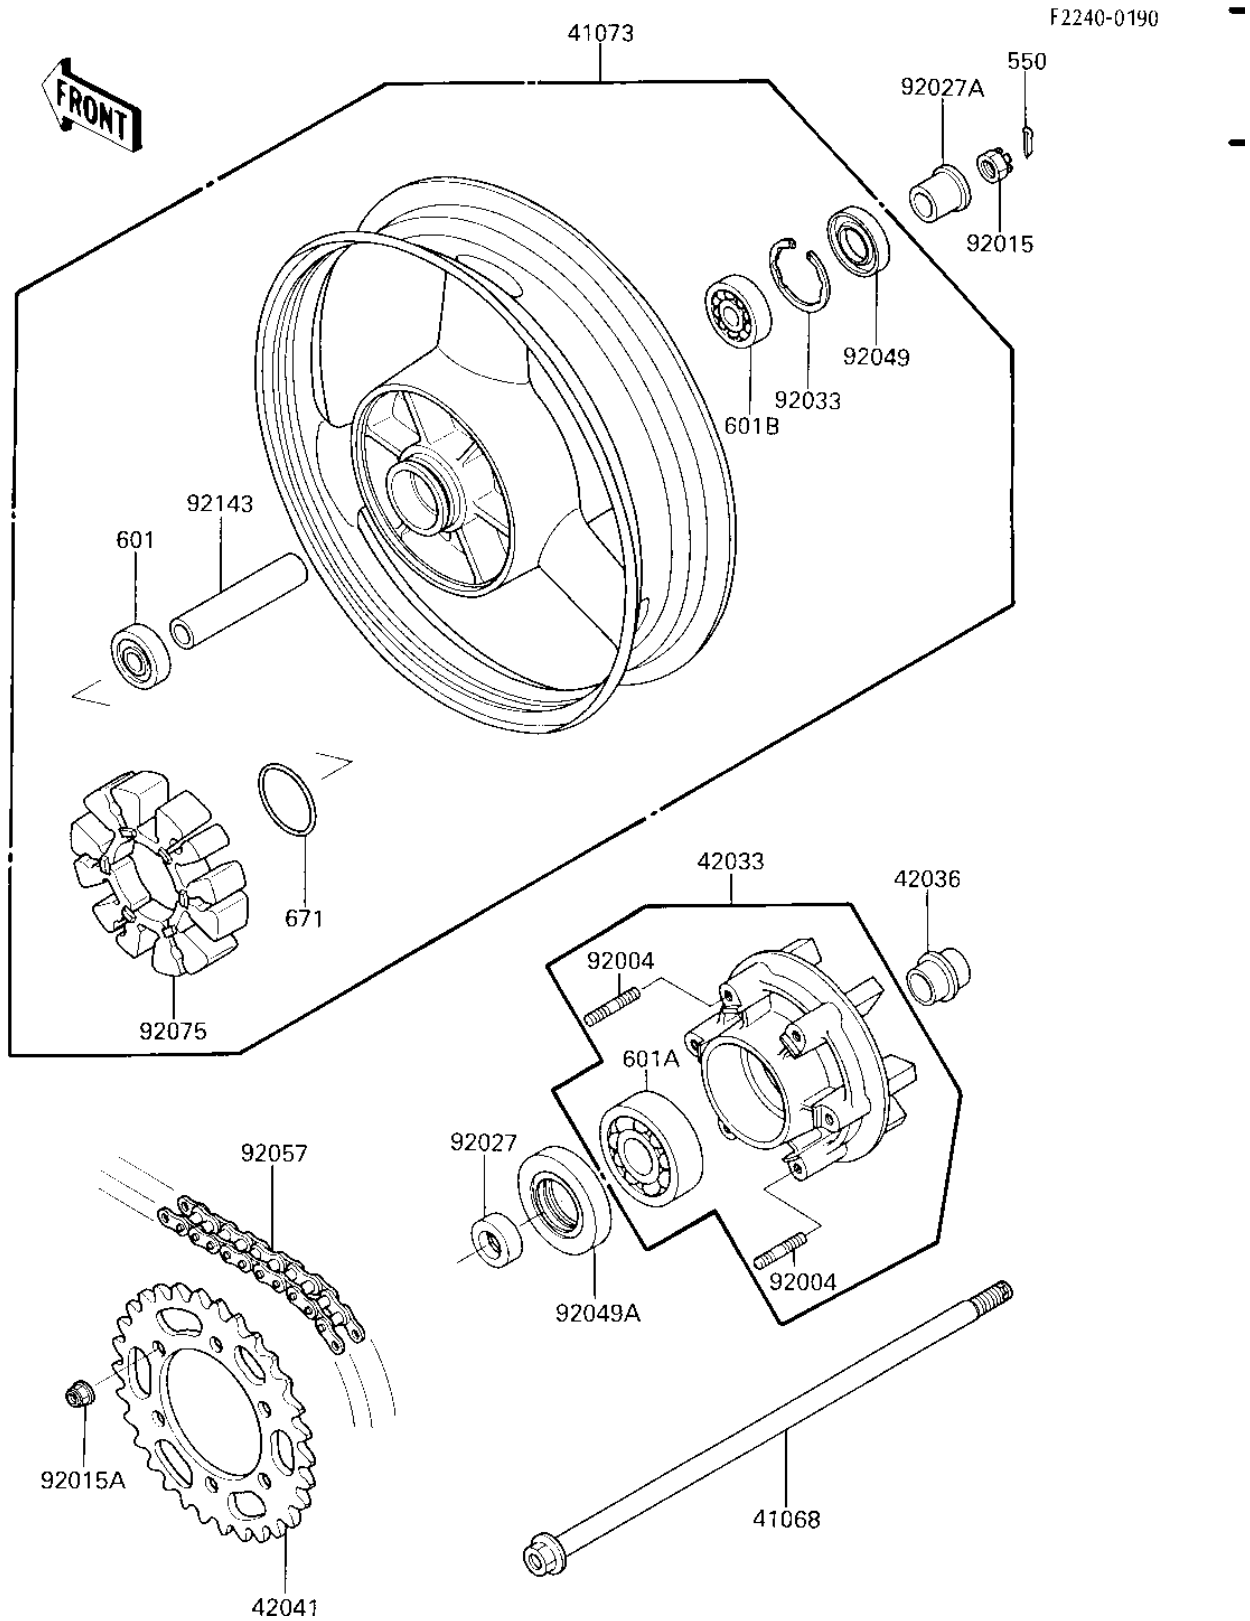

1986 Ninja[®] 250R

PARTS DIAGRAM

REAR WHEEL/HUB/CHAIN

1986 Ninja[®] 250R

PARTS LIST

REAR WHEEL/HUB/CHAIN

ITEM NAME

PART NUMBER

QUANTITY
