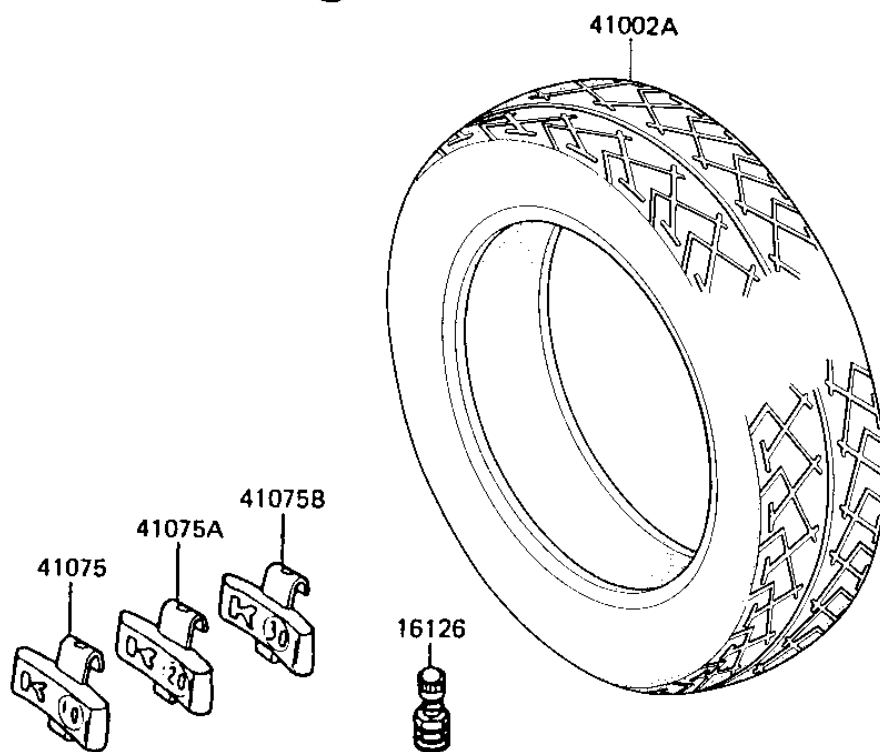

1987 Ninja[®] 250R

PARTS DIAGRAM

TIRES

Kawasaki

Let the Good Times Roll[®]

F2210-0138

1987 Ninja[®] 250R

PARTS LIST

TIRES

ITEM NAME

PART NUMBER

QUANTITY
