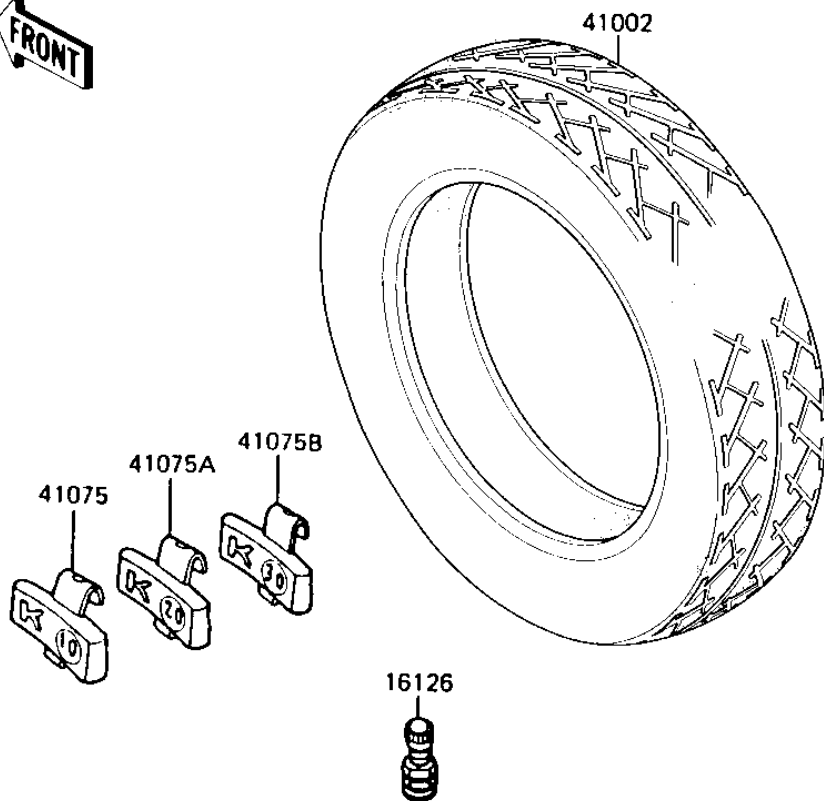

1986 Ninja[®] 250R

PARTS DIAGRAM

TIRES

Kawasaki

Let the Good Times Roll[®]

F2210-0138

1986 Ninja[®] 250R

PARTS LIST

TIRES

ITEM NAME

PART NUMBER

QUANTITY
