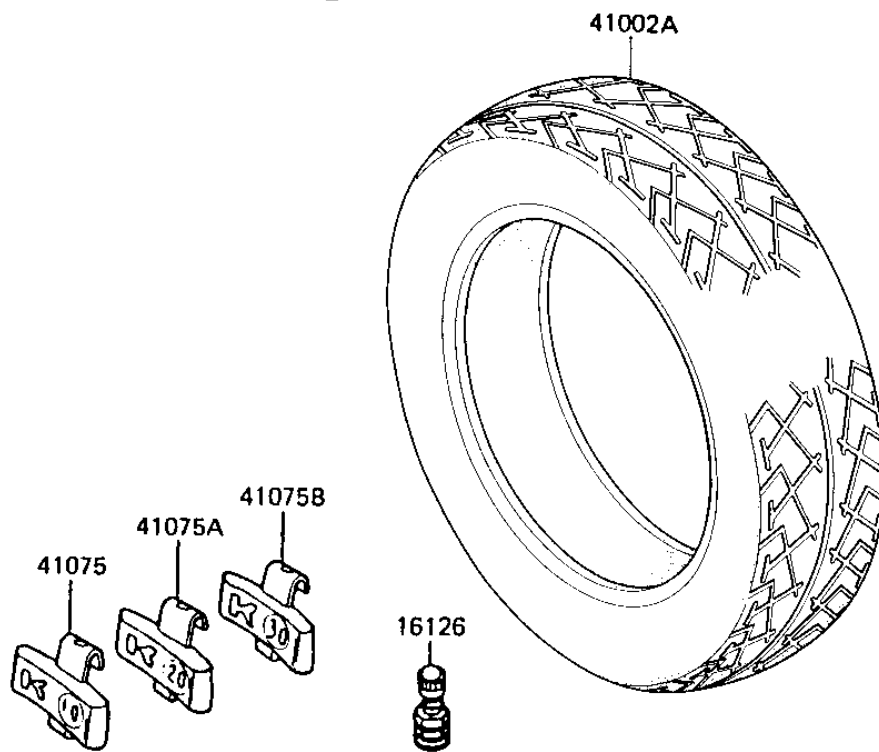

1986 Ninja[®] 250R

PARTS DIAGRAM

TIRES

Kawasaki

Let the Good Times Roll[®]

F2210-0138

1986 Ninja[®] 250R

PARTS LIST

TIRES

ITEM NAME

PART NUMBER

QUANTITY
