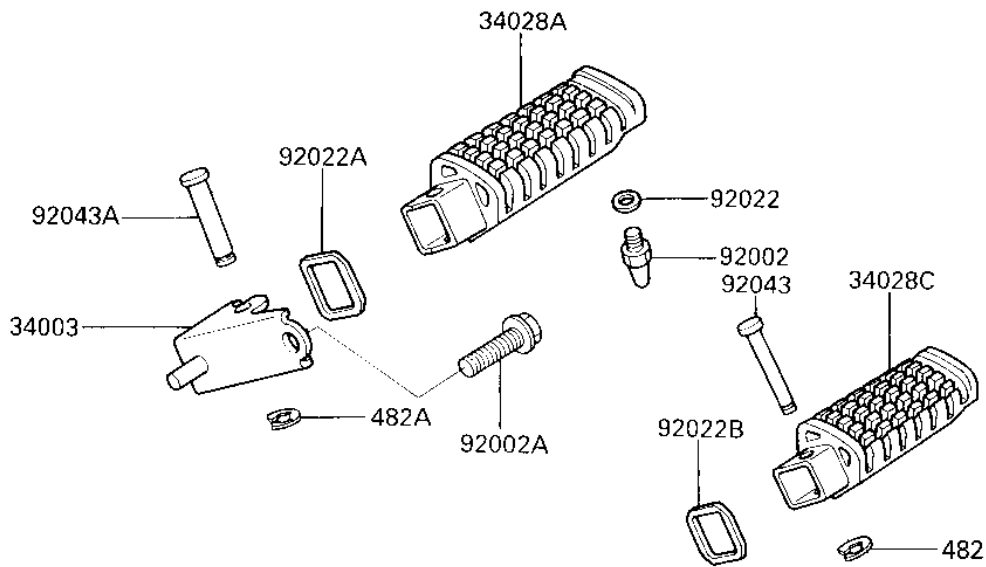

1986 Ninja[®] 250R

PARTS DIAGRAM

FOOTRESTS

F2160-0148

1986 Ninja[®] 250R

PARTS LIST

FOOTRESTS

ITEM NAME

PART NUMBER

QUANTITY
