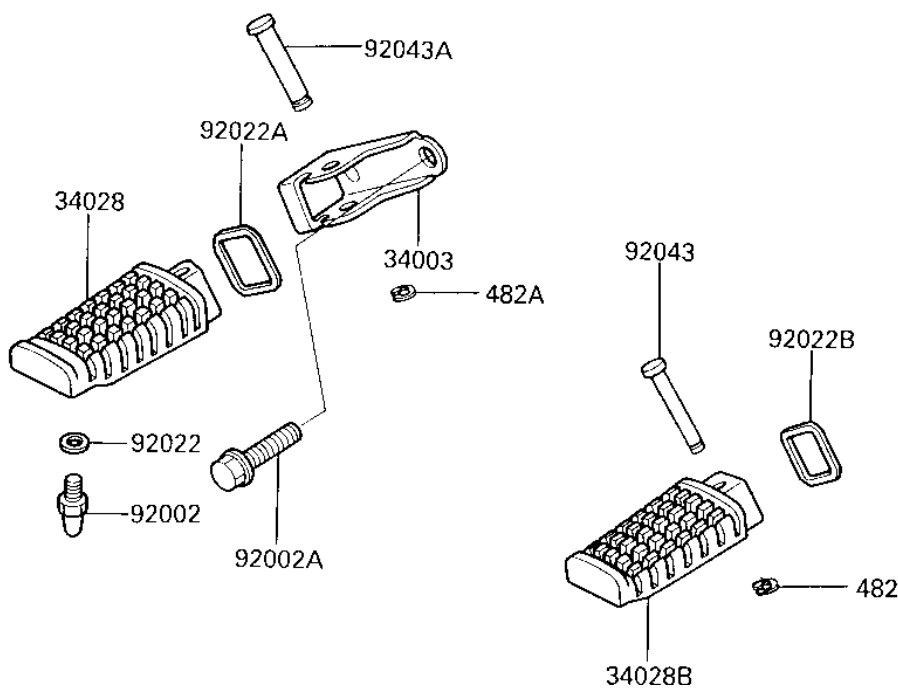

1986 Ninja[®] 250R

PARTS DIAGRAM

FOOTRESTS

F2160-0148

1986 Ninja[®] 250R

PARTS LIST

FOOTRESTS

ITEM NAME

PART NUMBER

QUANTITY
