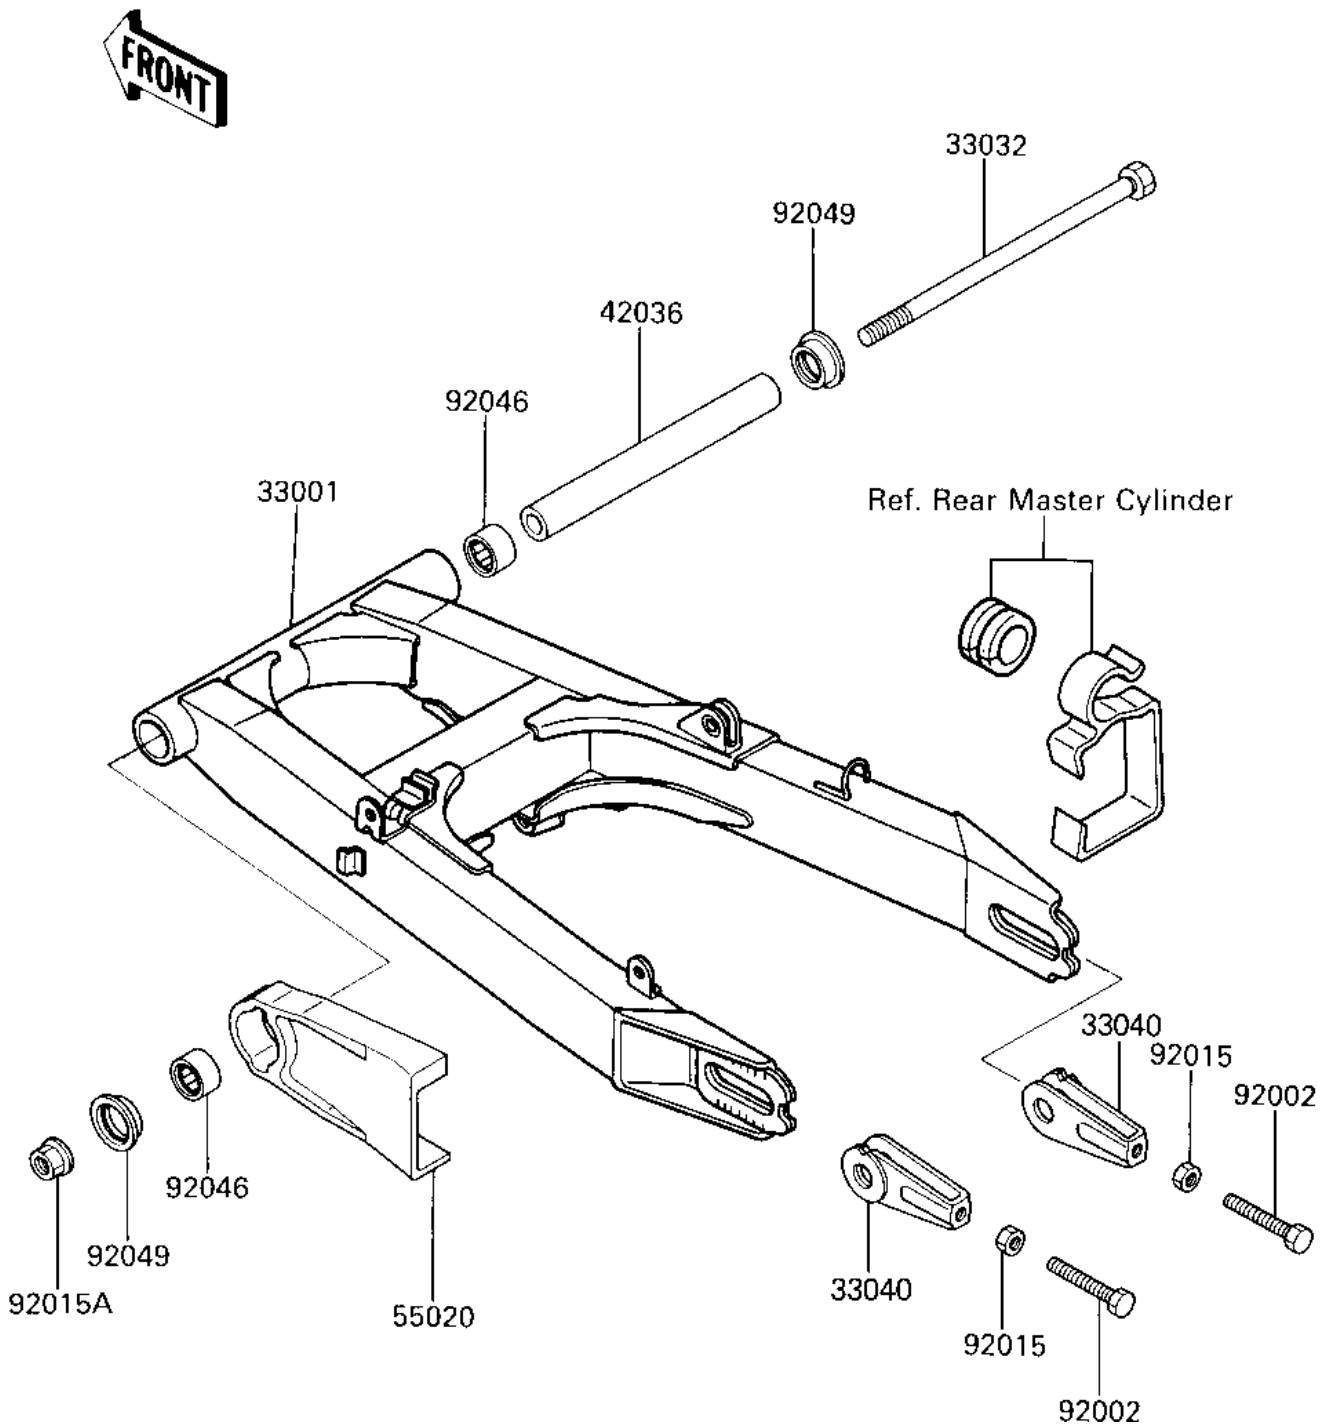

1986 Ninja[®] 250R

PARTS DIAGRAM

SWING ARM

F2141-0038

1986 Ninja[®] 250R

PARTS LIST

SWING ARM

ITEM NAME

PART NUMBER

QUANTITY
