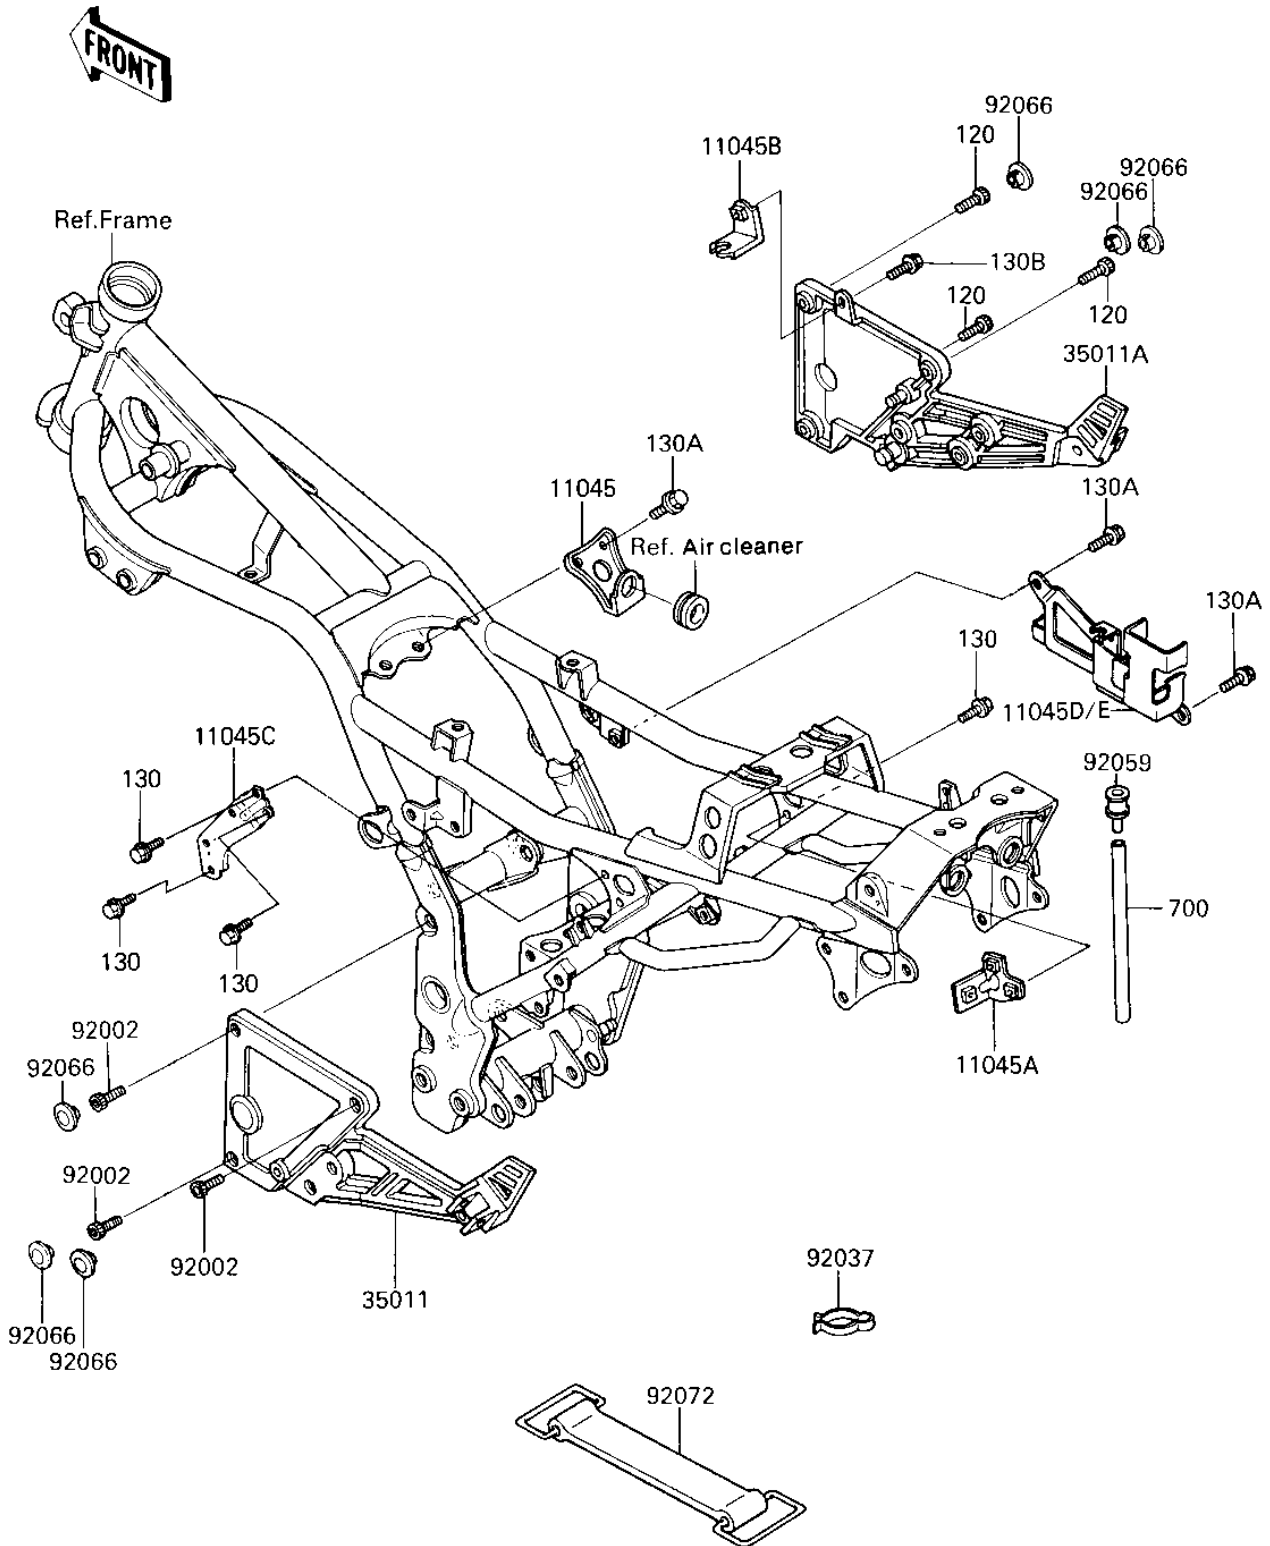

1986 Ninja[®] 250R

PARTS DIAGRAM ELECTRO BRACKET

F2133-0001

1986 Ninja[®] 250R

PARTS LIST ELECTRO BRACKET

ITEM NAME

PART NUMBER

QUANTITY
