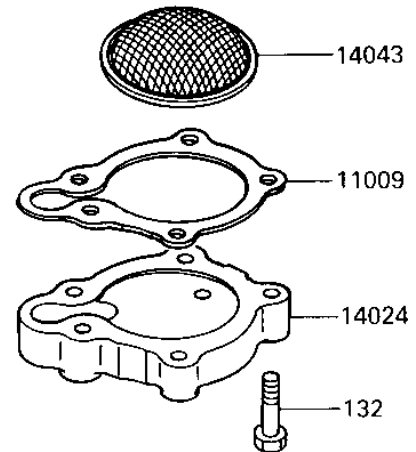

1986 Ninja[®] 250R

PARTS DIAGRAM OIL PUMP/OIL FILTER

Kawasaki
Let the Good Times Roll[®]

E1710-0077

1986 Ninja[®] 250R

PARTS LIST

OIL PUMP/OIL FILTER

ITEM NAME

PART NUMBER

QUANTITY
