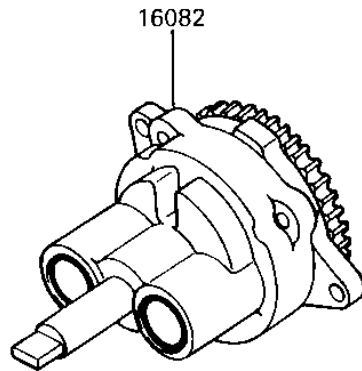

1986 Ninja[®] 250R

PARTS DIAGRAM OIL PUMP/OIL FILTER

Kawasaki
Let the Good Times Roll[®]

E1710-0077

1986 Ninja[®] 250R

PARTS LIST

OIL PUMP/OIL FILTER

ITEM NAME

PART NUMBER

QUANTITY
