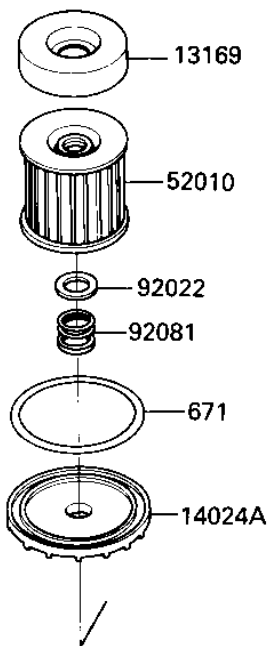

1986 Ninja[®] 250R

PARTS DIAGRAM OIL PUMP/OIL FILTER

Kawasaki
Let the Good Times Roll[®]

E1710-0077

1986 Ninja[®] 250R

PARTS LIST

OIL PUMP/OIL FILTER

ITEM NAME

PART NUMBER

QUANTITY
