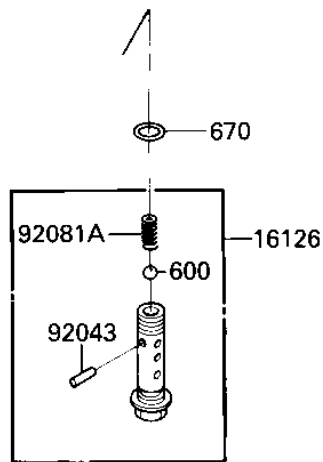

1986 Ninja[®] 250R

PARTS DIAGRAM OIL PUMP/OIL FILTER

Kawasaki
Let the Good Times Roll[®]

E1710-0077

1986 Ninja[®] 250R

PARTS LIST

OIL PUMP/OIL FILTER

ITEM NAME

PART NUMBER

QUANTITY
