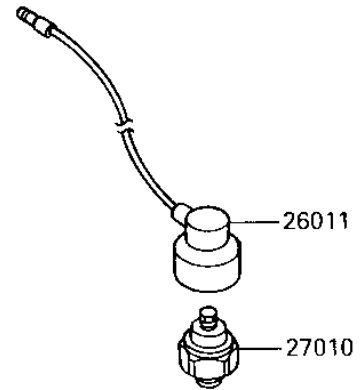

1986 Ninja[®] 250R

PARTS DIAGRAM OIL PUMP/OIL FILTER

Kawasaki
Let the Good Times Roll[®]

E1710-0077

1986 Ninja[®] 250R

PARTS LIST

OIL PUMP/OIL FILTER

ITEM NAME

PART NUMBER

QUANTITY
