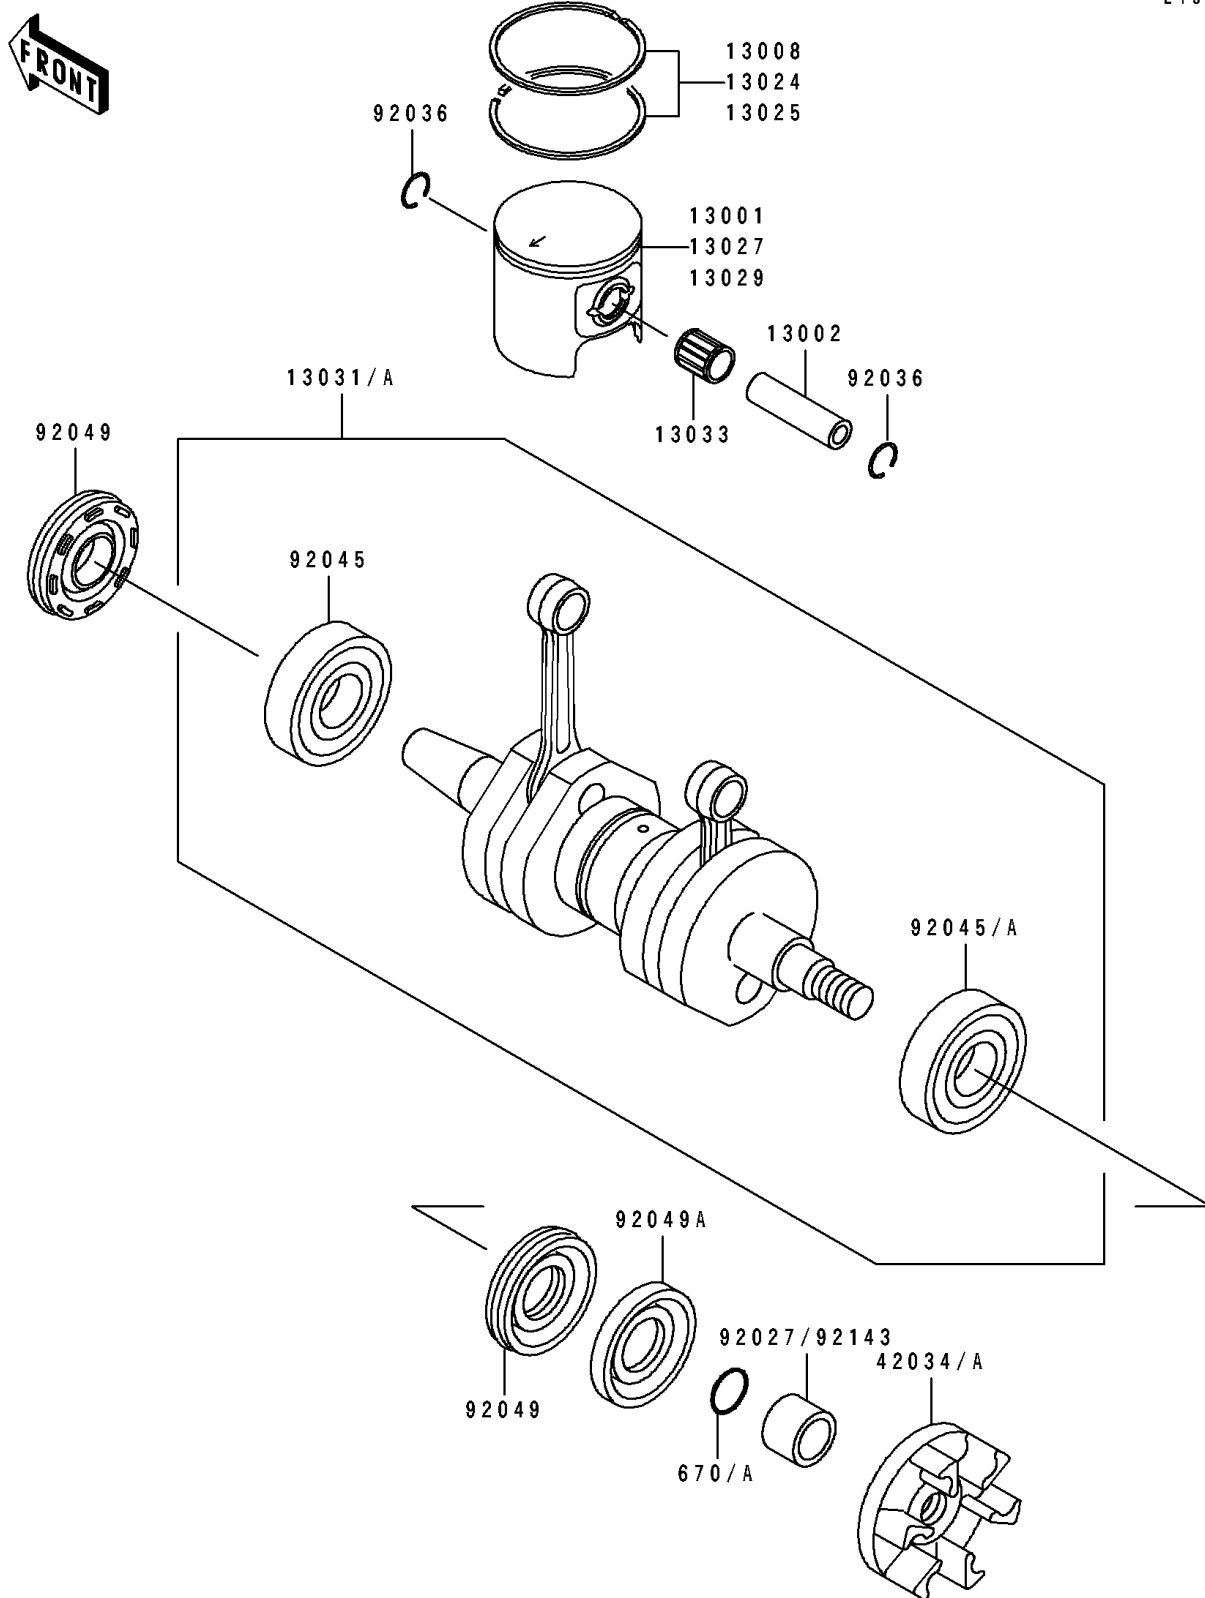

1992 SC

PARTS DIAGRAM

Crankshaft/Piston(s)

E1320

1992 SC

PARTS LIST

Crankshaft/Piston(s)

ITEM NAME	PART NUMBER	QUANTITY
PISTON-ENGINE (Ref # 13001)	13001-3714	2
PIN-PISTON (Ref # 13002)	13002-017	2
RING-SET-PISTON,STD (Ref # 13008)	13008-3701	2
RING-SET-PISTON LL,O/S,1.00 (Ref # 13024)	13024-3701	2
RING-SET-PISTON L,O/S,0.50 (Ref # 13025)	13025-3701	2
PISTON-ENGINE LL,O/S 1.00 (Ref # 13027)	13027-3709	2
PISTON-ENGINE L,O/S 0.50 (Ref # 13029)	13029-3709	2
CRANKSHAFT-COMP (Ref # 13031)	13031-3710	1
BEARING-NEEDLE,KBK18X22X23.8X (Ref # 13033)	13033-1010	2
COUPLING (Ref # 42034)	42034-3705	1
COLLAR (Ref # 92027)	92027-3713	1
RING-SNAP,PISTON PIN (Ref # 92036)	92036-015	4
BEARING-BALL,6303C4 (Ref # 92045)	92045-3709	3
SEAL-OIL,FWJ15307210 (Ref # 92049)	92049-3705	2
SEAL-OIL,S30726 (Ref # 92049A)	92049-3706	1
O RING,14MM (Ref # 670)	670B2014	1