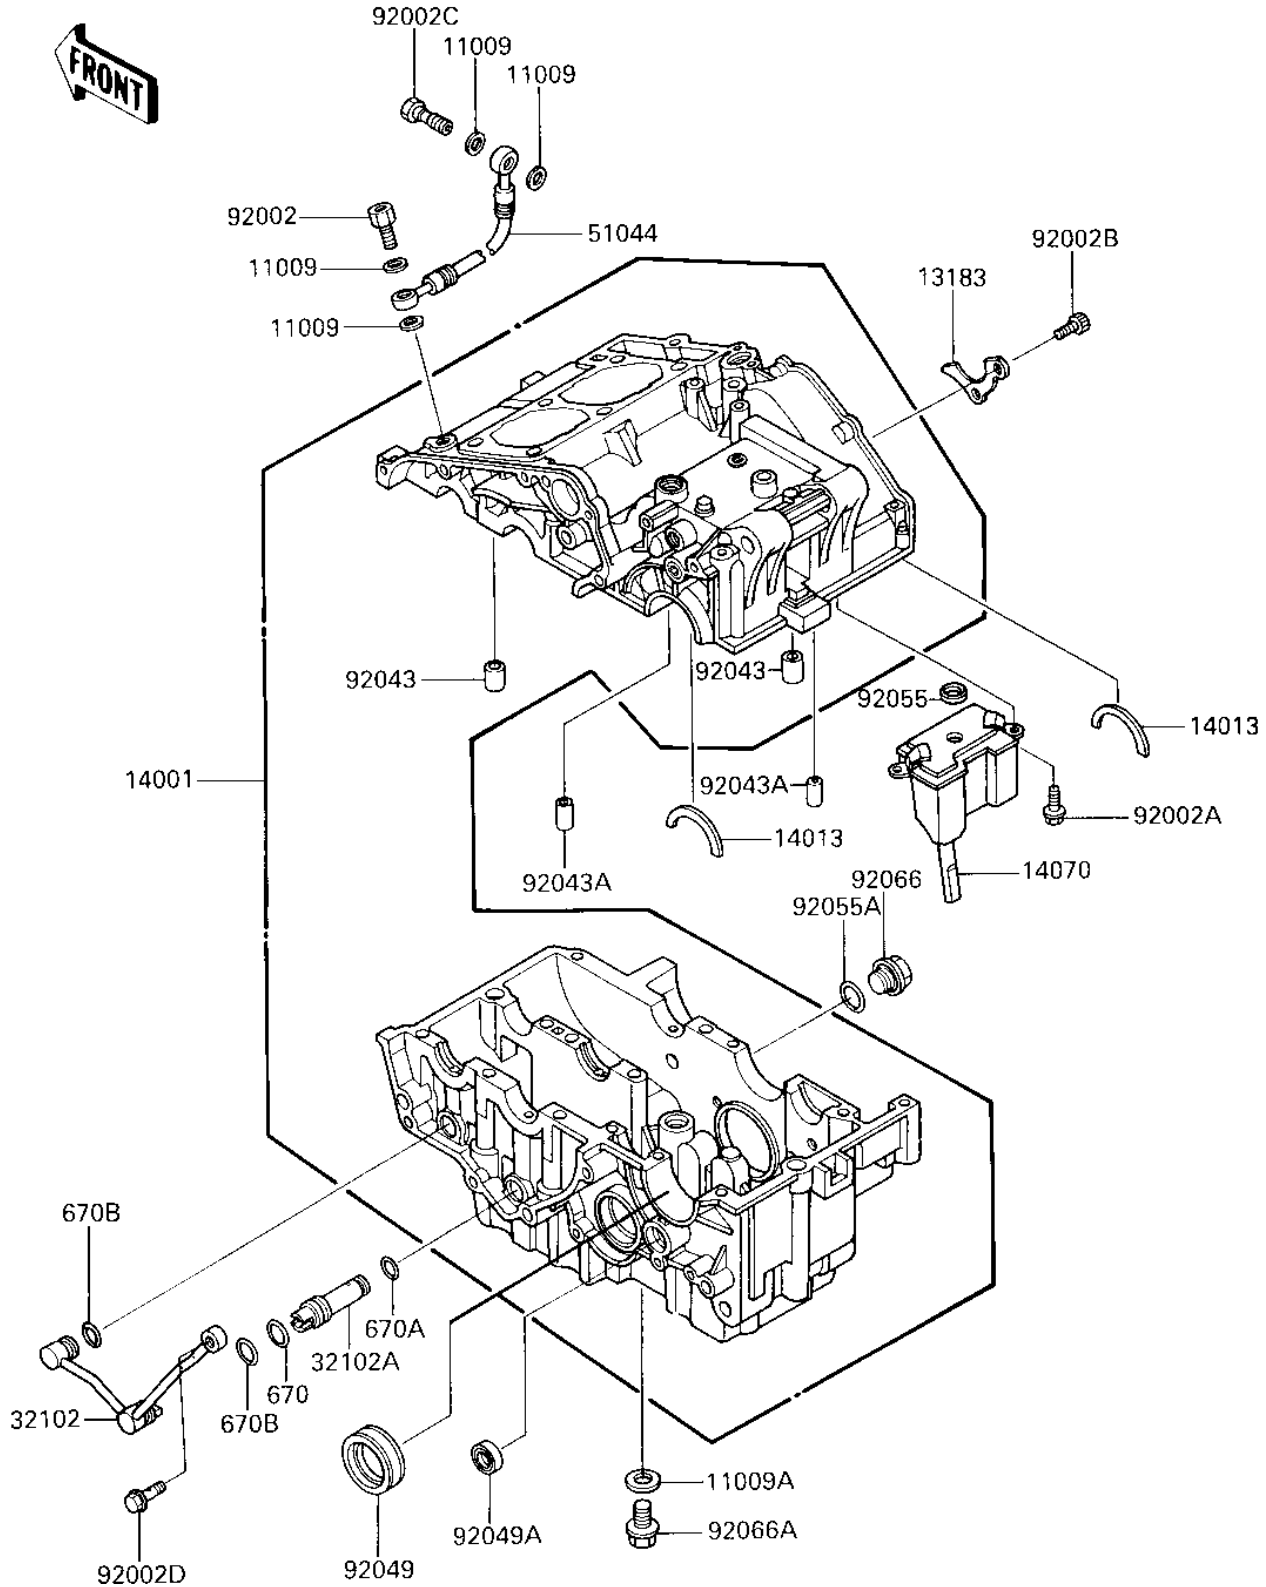

1986 Ninja[®] 250R

PARTS DIAGRAM

CRANKCASE

E1411-0150

1986 Ninja[®] 250R

PARTS LIST CRANKCASE

ITEM NAME

PART NUMBER

QUANTITY
