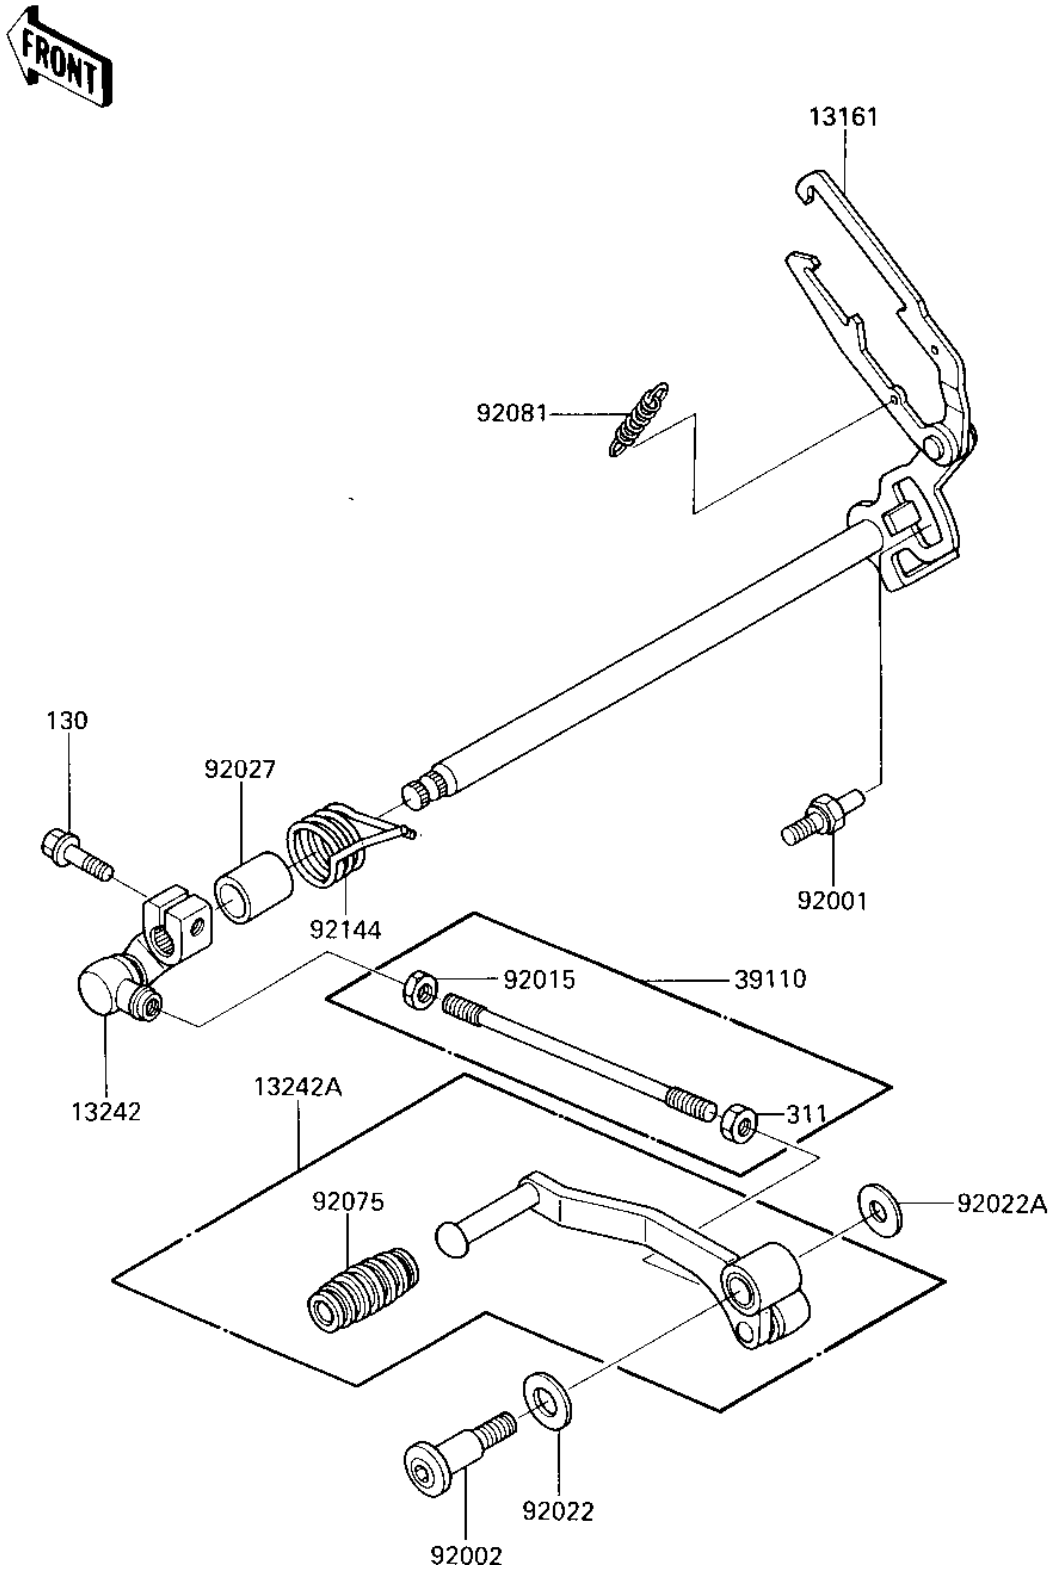

1986 Ninja[®] 250R

PARTS DIAGRAM

GEAR CHANGE MECHANISM

E1370-0163

1986 Ninja[®] 250R

PARTS LIST

GEAR CHANGE MECHANISM

ITEM NAME

PART NUMBER

QUANTITY
