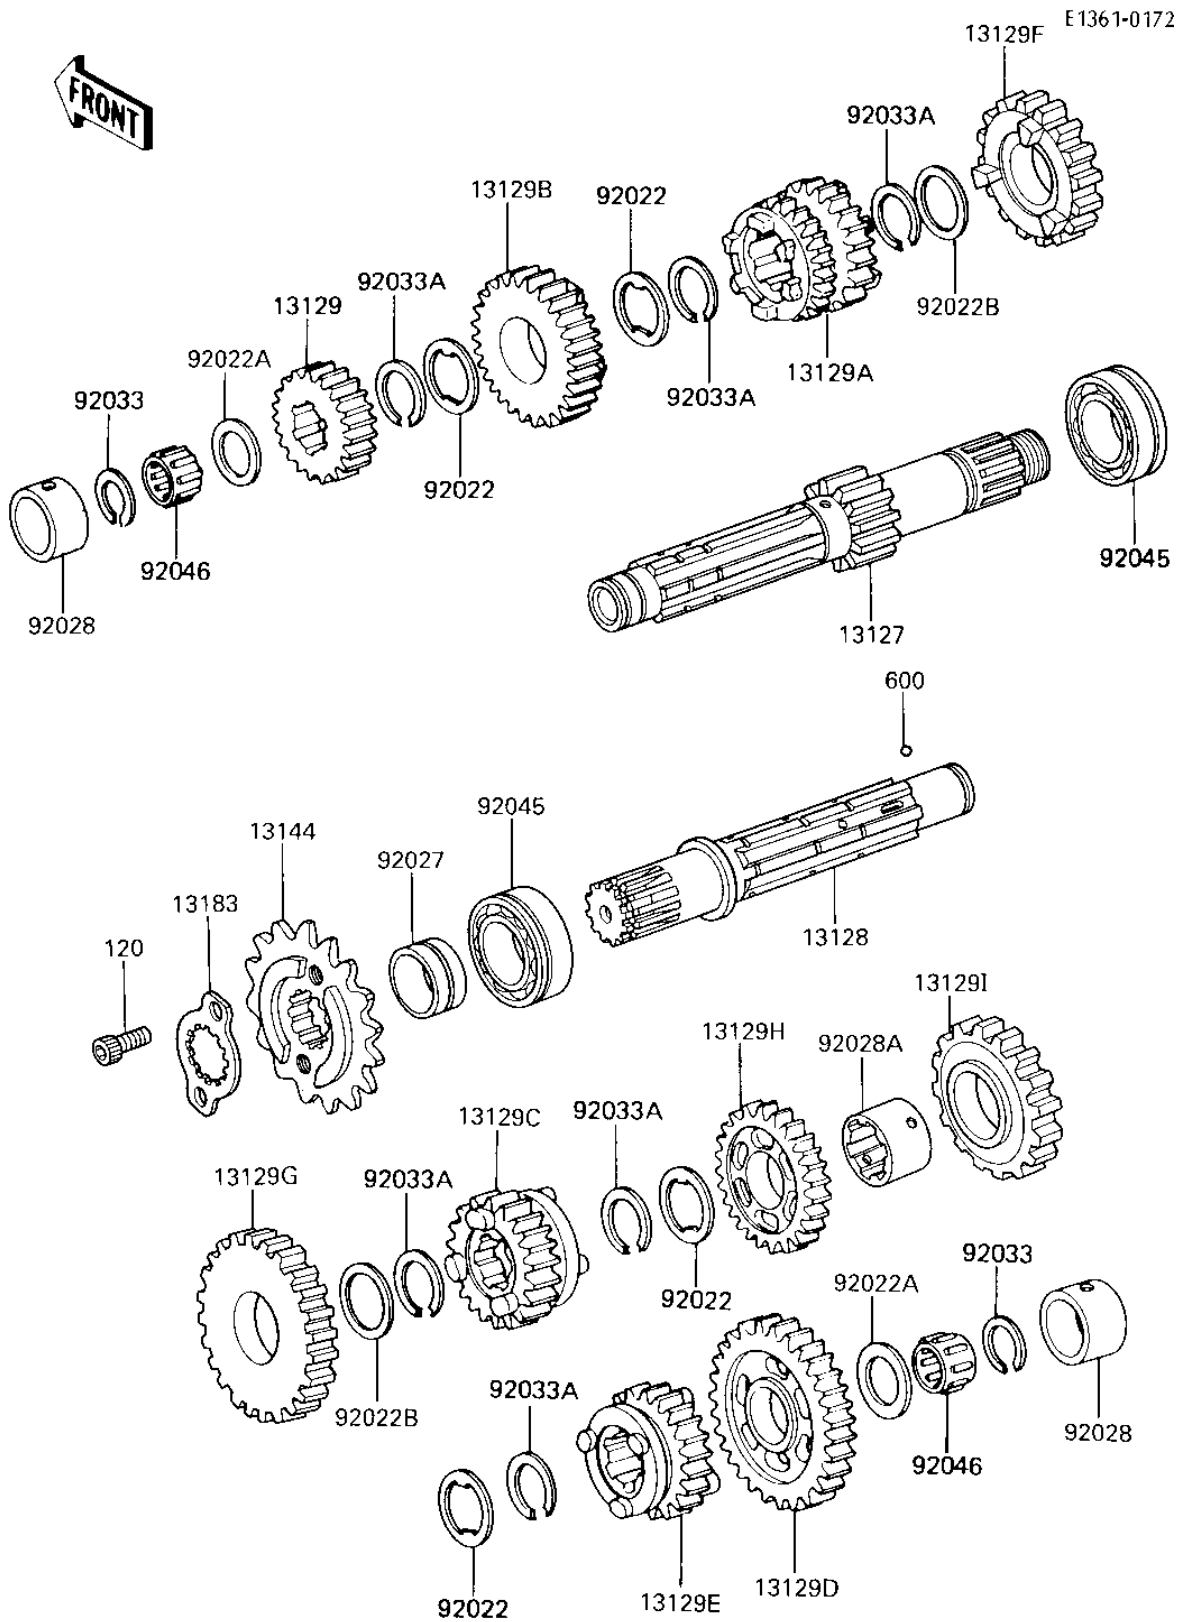

1986 Ninja[®] 250R

PARTS DIAGRAM

TRANSMISSION

1986 Ninja[®] 250R

PARTS LIST TRANSMISSION

ITEM NAME

PART NUMBER

QUANTITY
