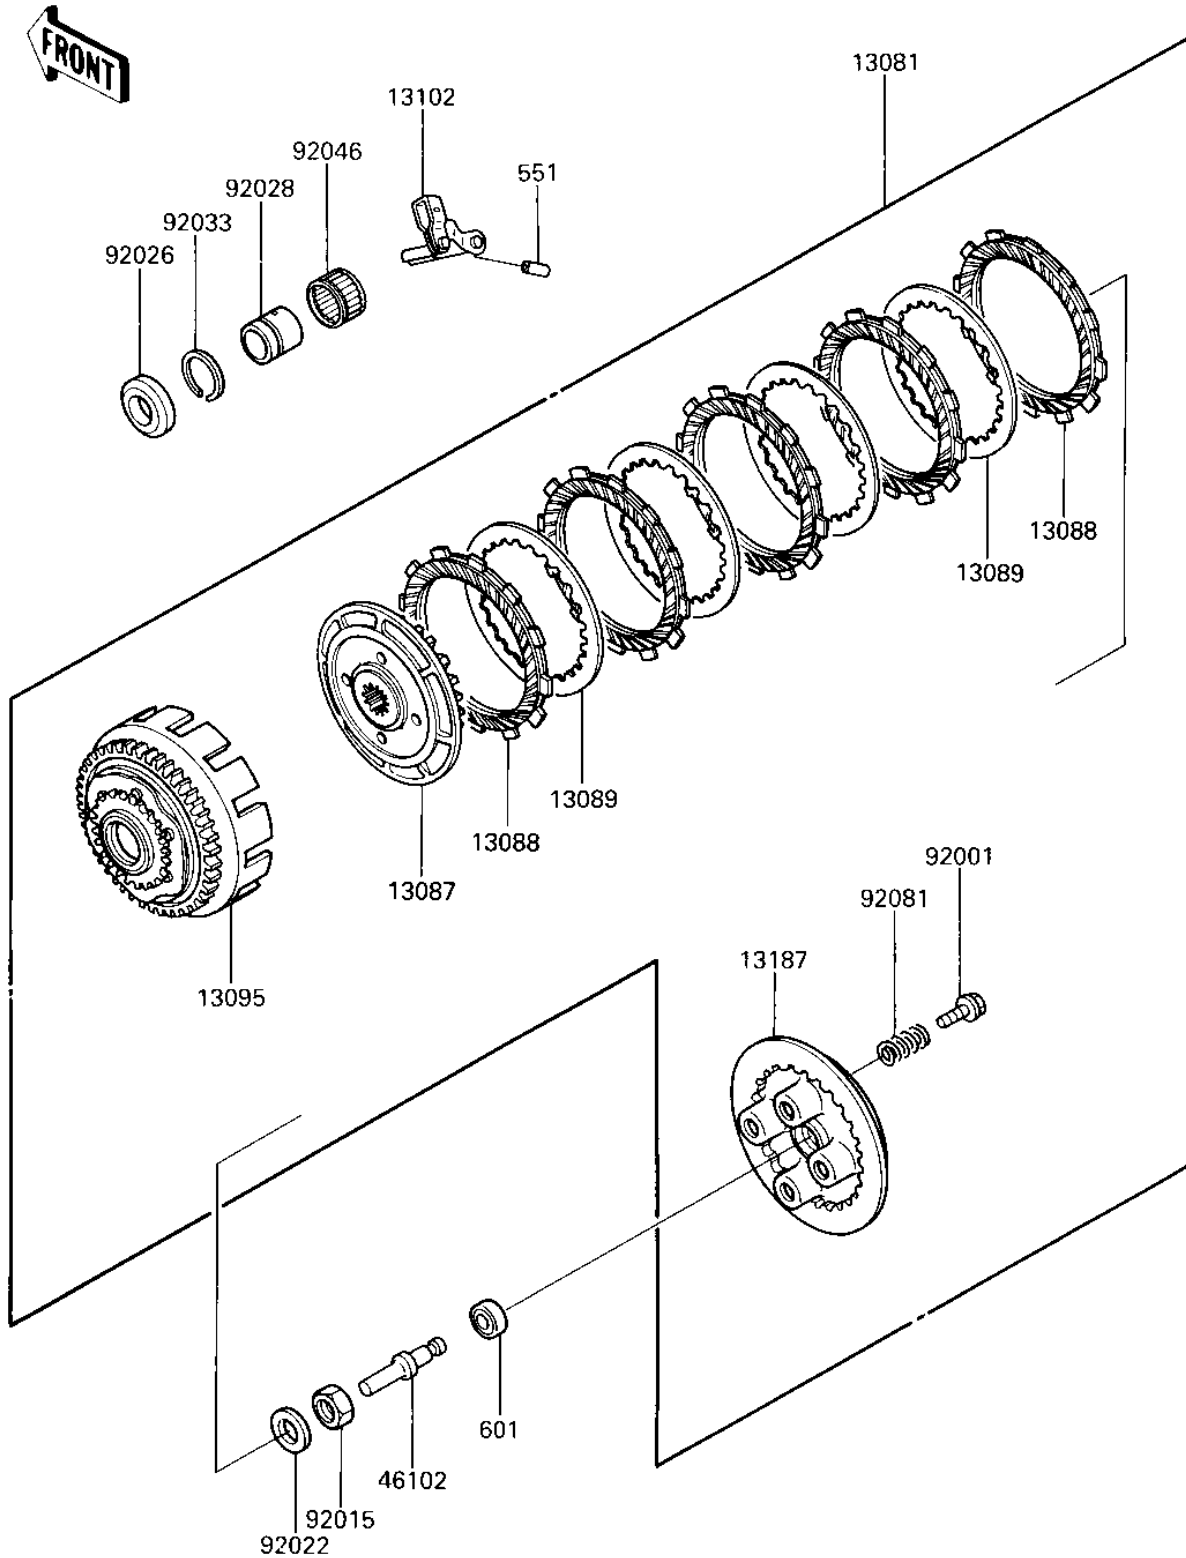

1986 Ninja[®] 250R

PARTS DIAGRAM

CLUTCH

E1350-0132

1986 Ninja[®] 250R

PARTS LIST

CLUTCH

ITEM NAME

PART NUMBER

QUANTITY
