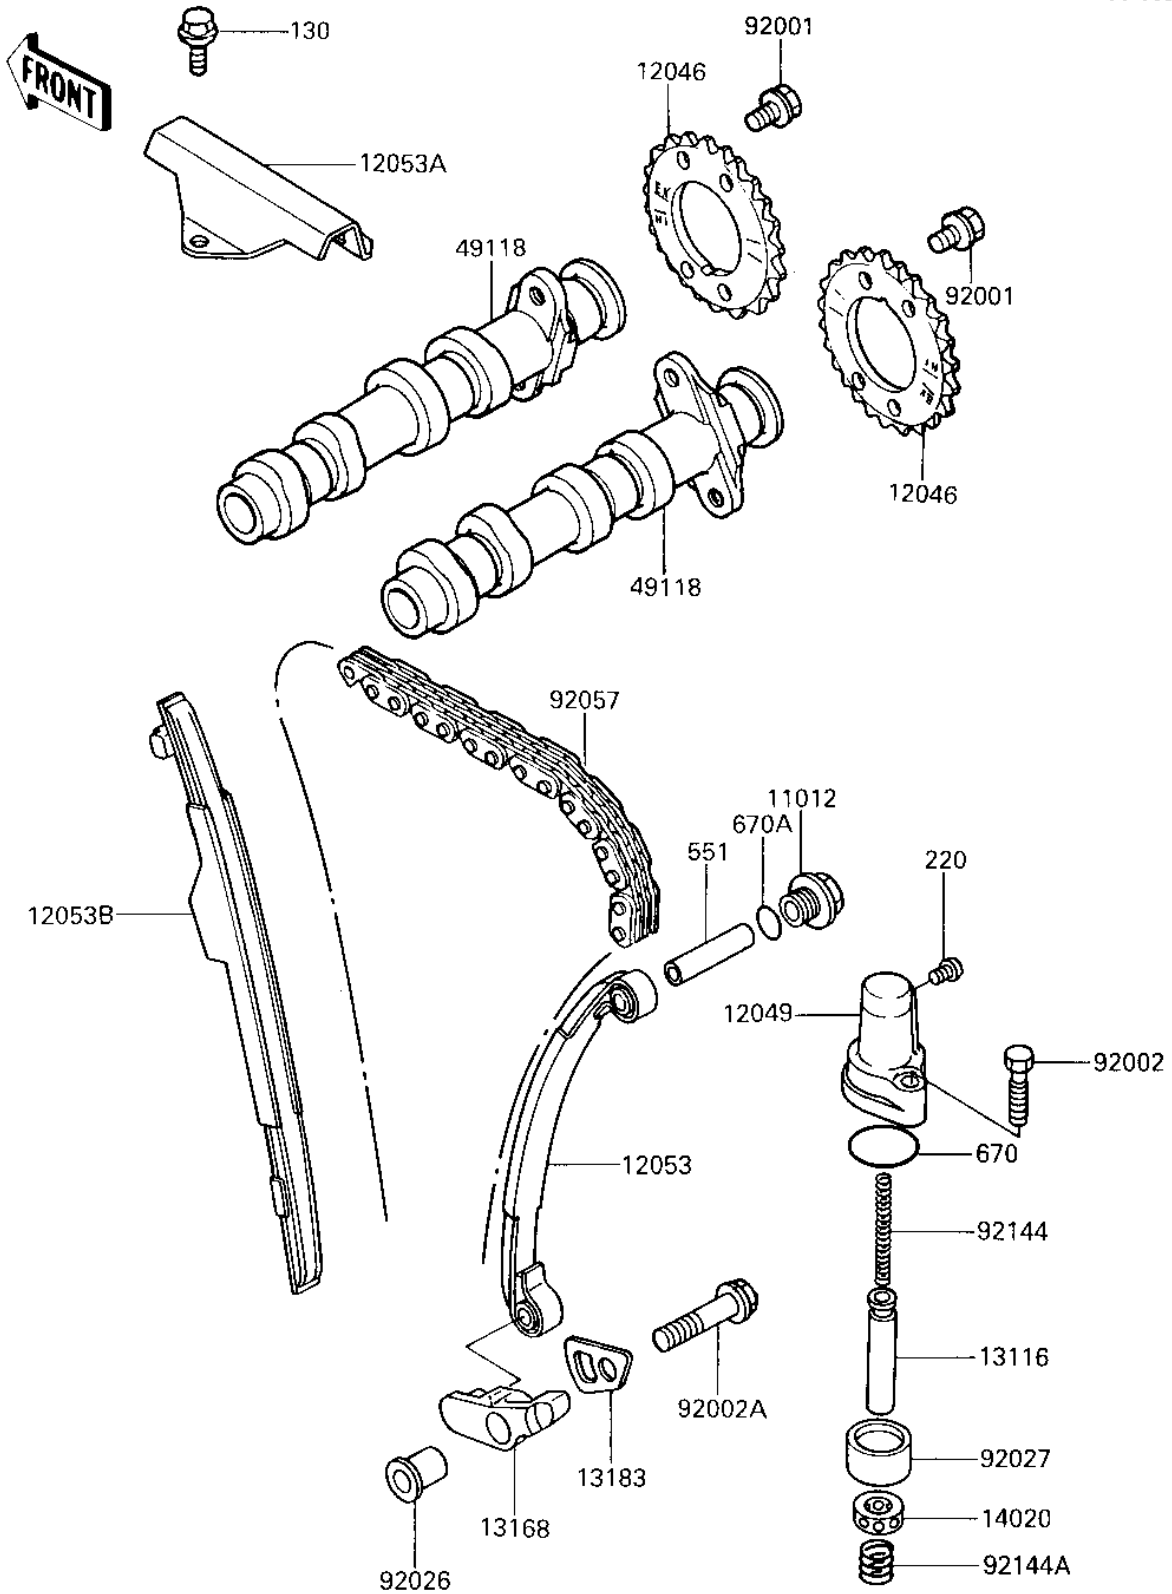

1986 Ninja[®] 250R

PARTS DIAGRAM

CAMSHAFTS/CHAIN/TENSIONER

E1230-0059

1986 Ninja[®] 250R

PARTS LIST

CAMSHAFTS/CHAIN/TENSIONER

ITEM NAME

PART NUMBER

QUANTITY
