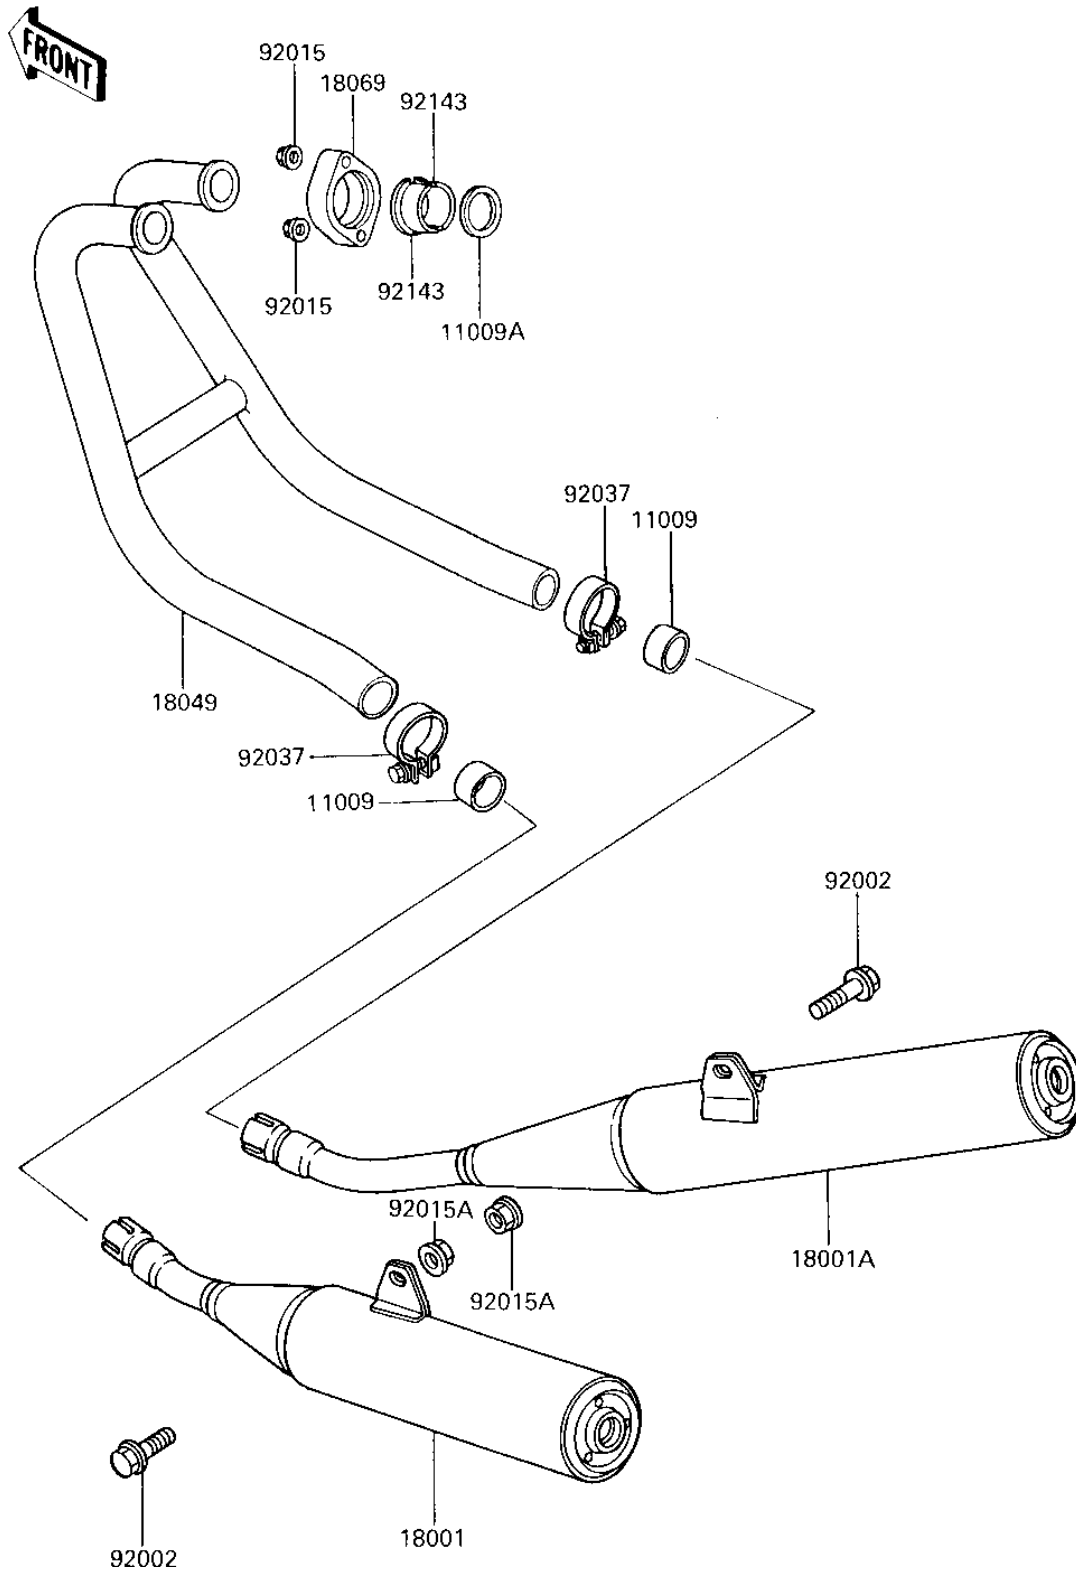

1986 Ninja[®] 250R

PARTS DIAGRAM

MUFFLERS

E1140-0249

1986 Ninja[®] 250R

PARTS LIST

MUFFLERS

ITEM NAME

PART NUMBER

QUANTITY
