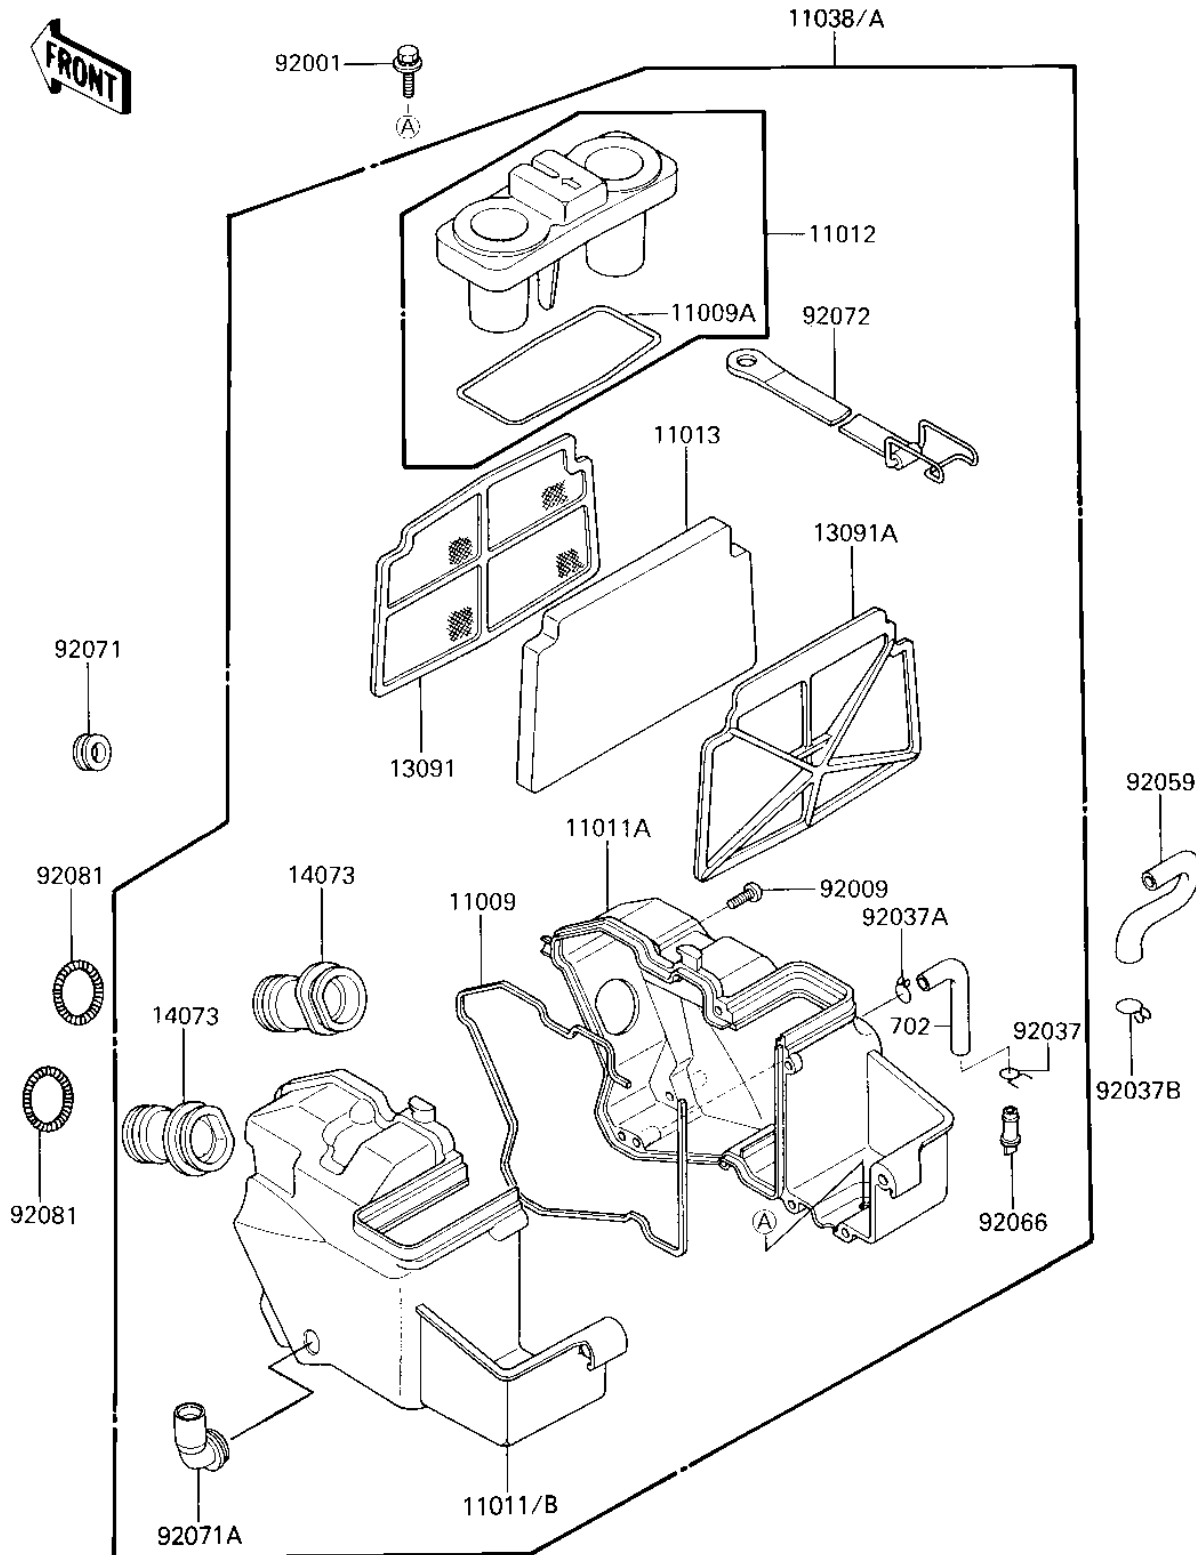

1986 Ninja[®] 250R

PARTS DIAGRAM

AIR CLEANER

Kawasaki

Let the Good Times Roll[®]

E1130-0212

1986 Ninja[®] 250R

PARTS LIST AIR CLEANER

ITEM NAME

PART NUMBER

QUANTITY
