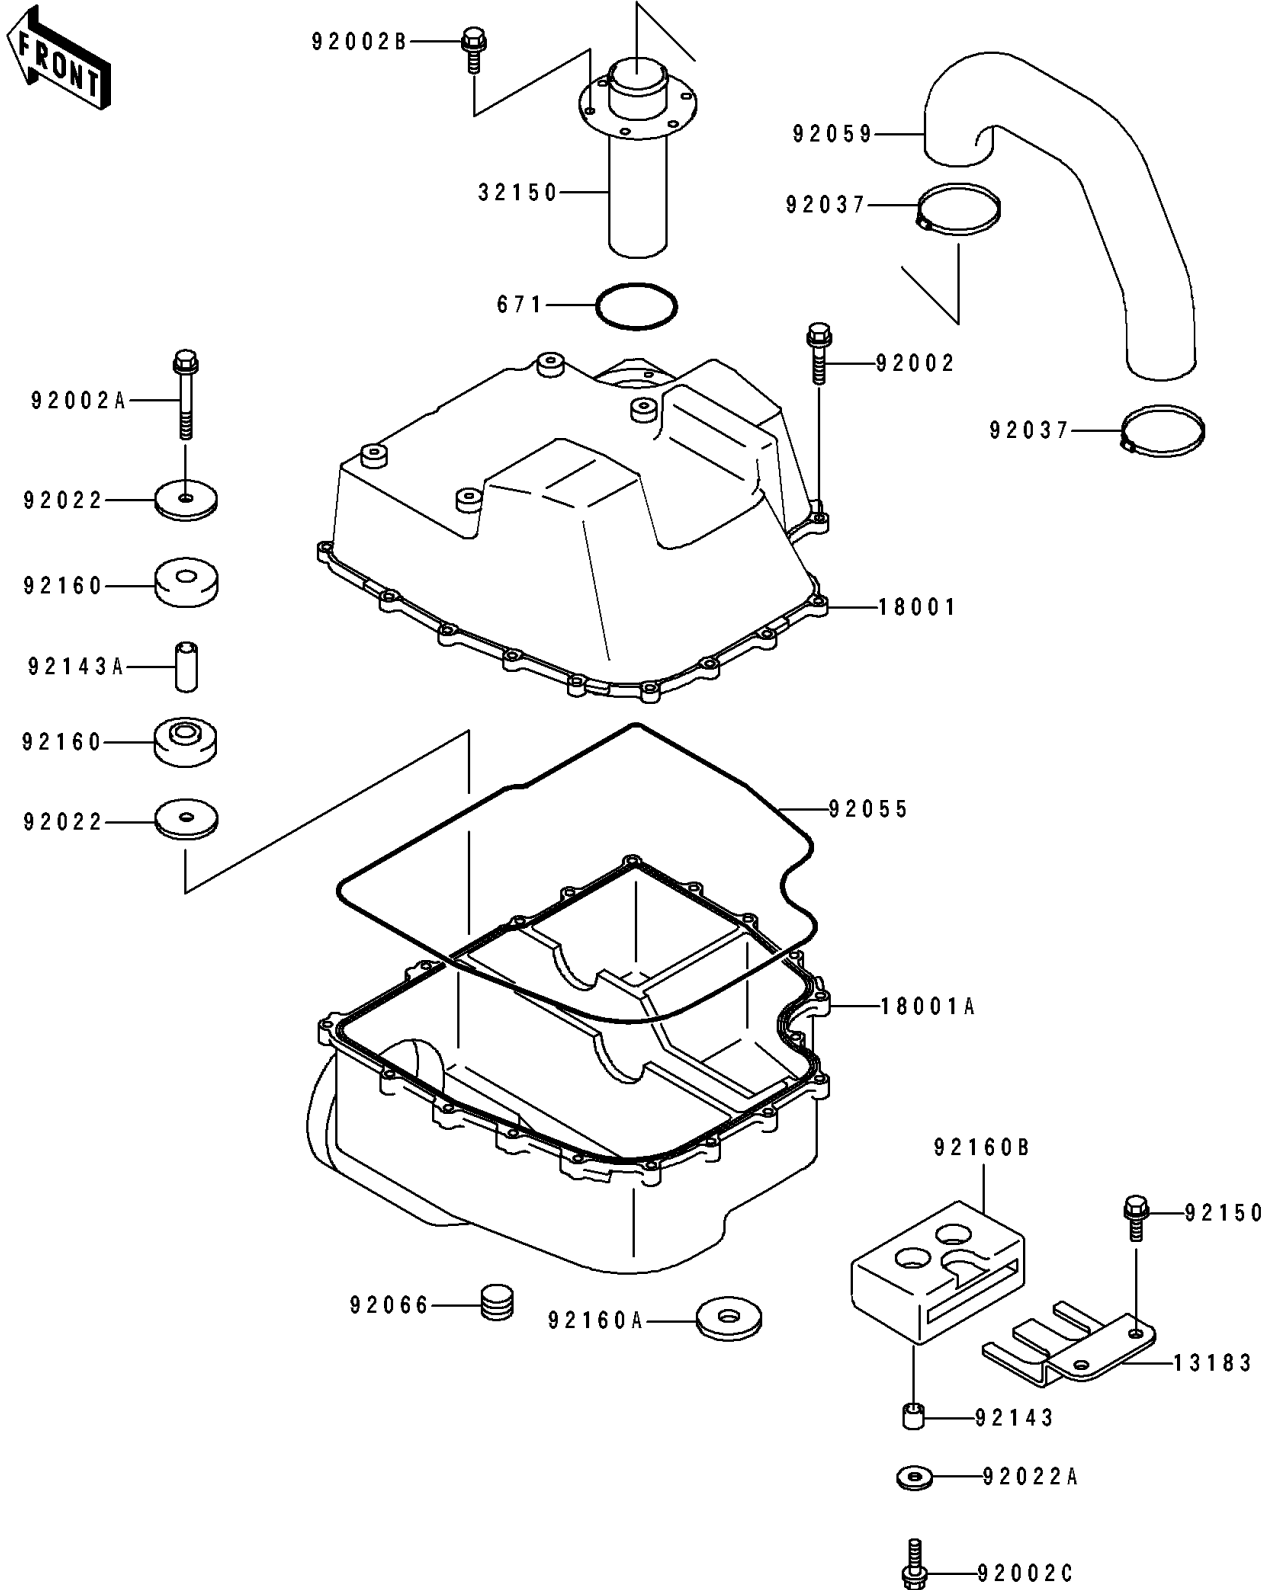

1994 SC

PARTS DIAGRAM

Water Muffler

E1141

1994 SC

PARTS LIST

Water Muffler

Kawasaki

Let the Good Times Roll®

ITEM NAME

PART NUMBER

QUANTITY
