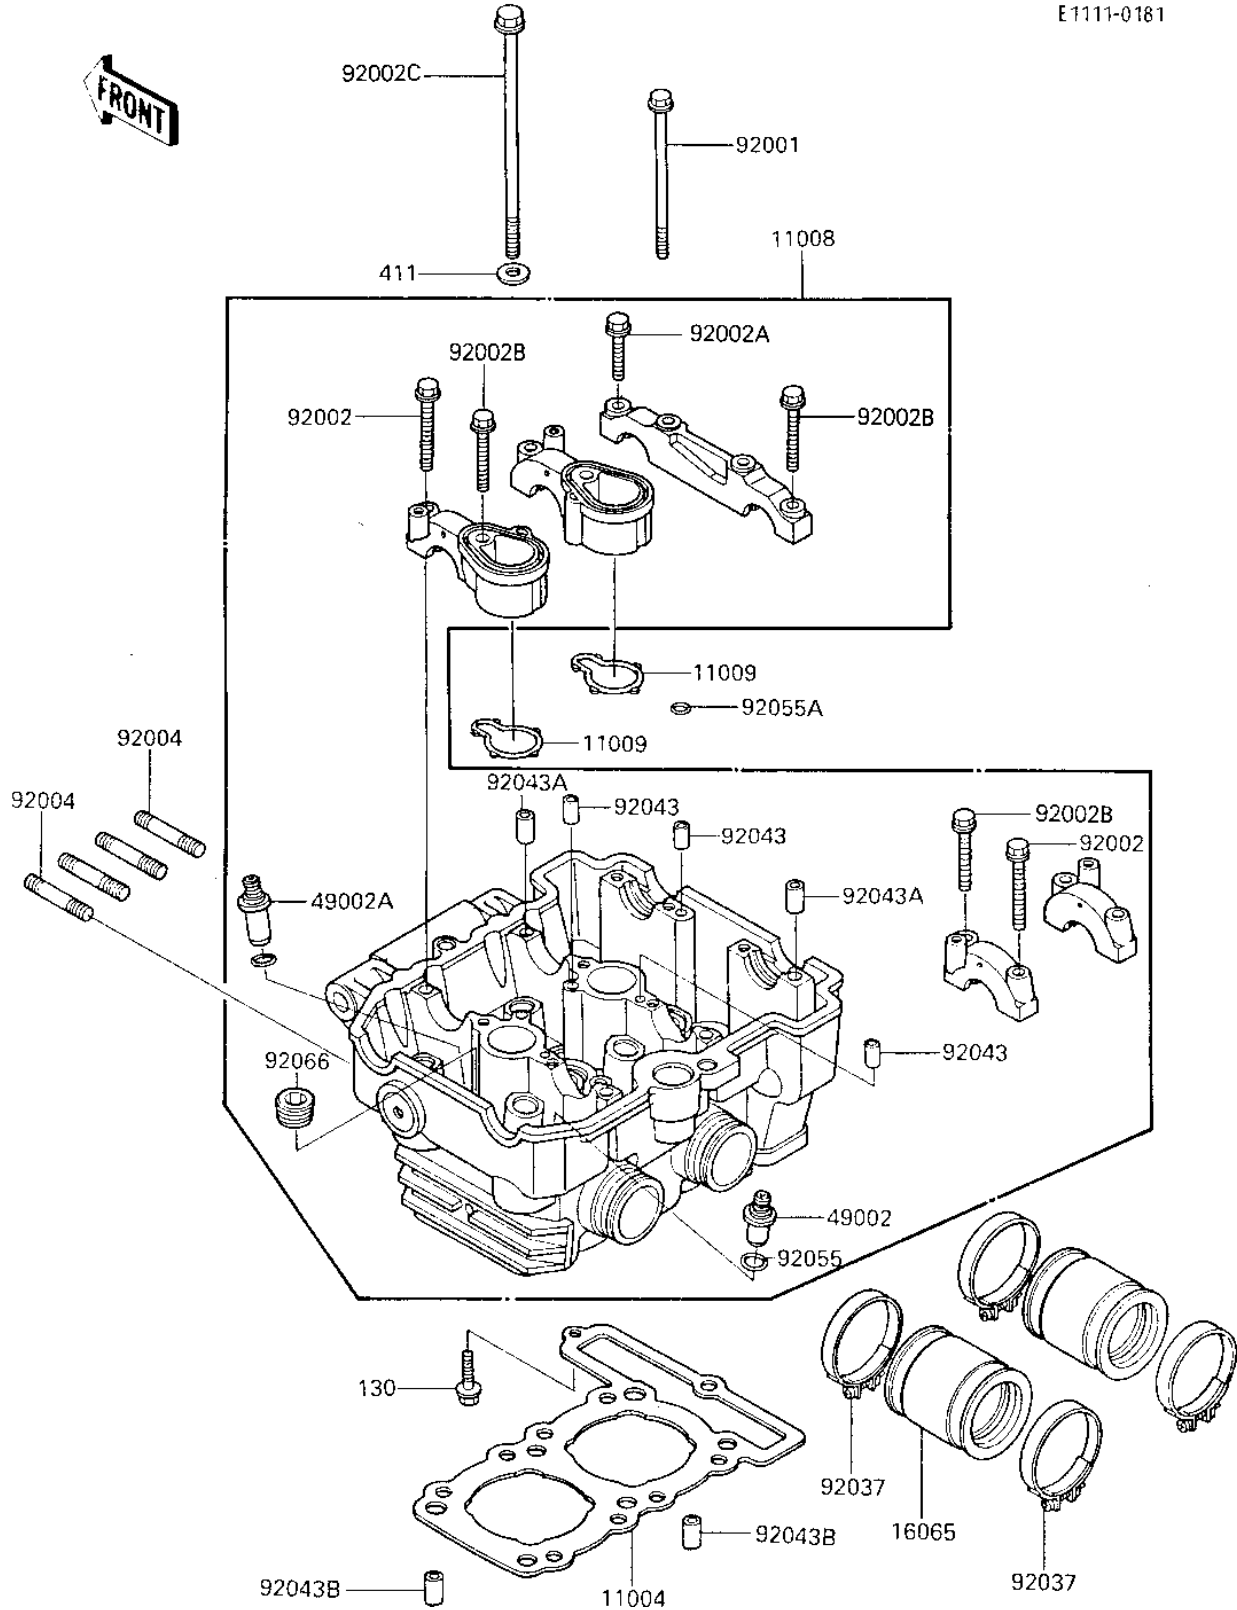

1987 Ninja[®] 250R

PARTS DIAGRAM CYLINDER HEAD

E1111-0181

1987 Ninja[®] 250R

PARTS LIST CYLINDER HEAD

ITEM NAME

PART NUMBER

QUANTITY
