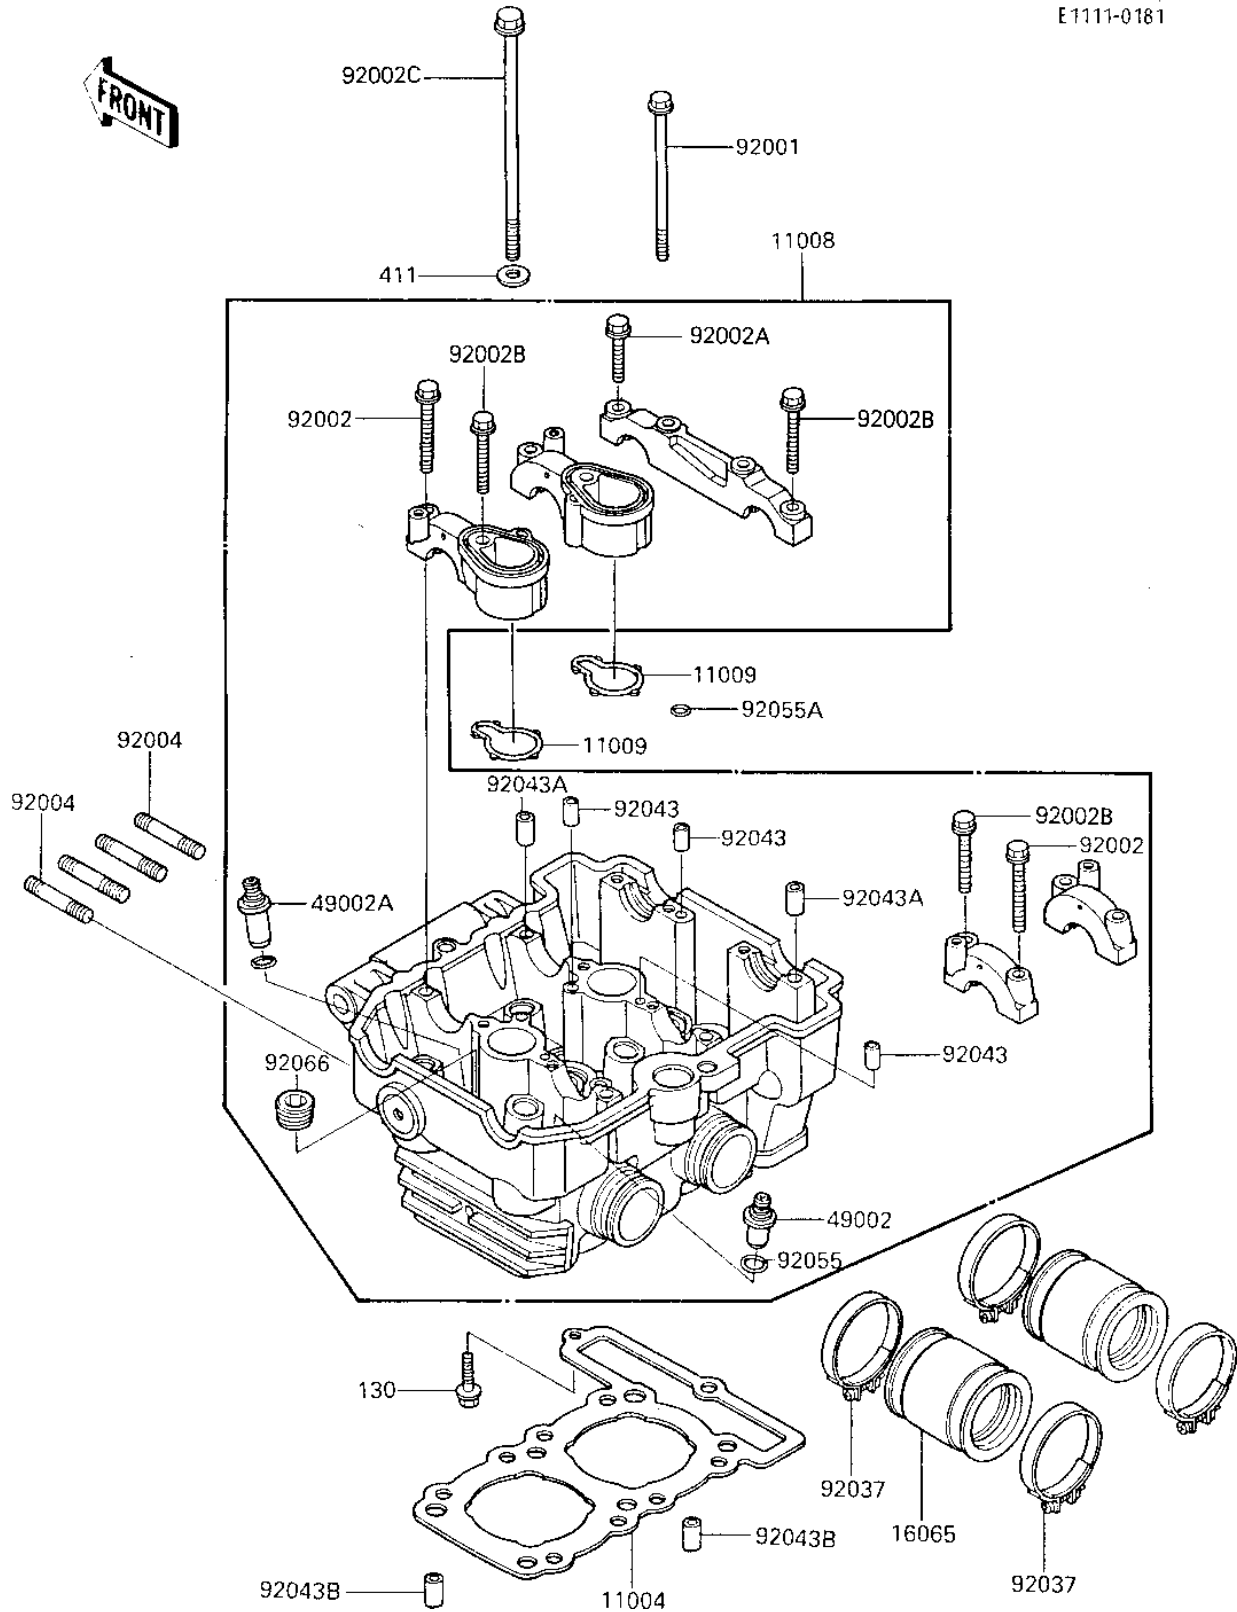

# 1986 Ninja<sup>®</sup> 250R

## PARTS DIAGRAM CYLINDER HEAD

E1111-0181

## PARTS LIST CYLINDER HEAD

**ITEM NAME**

**PART NUMBER**

**QUANTITY**

---