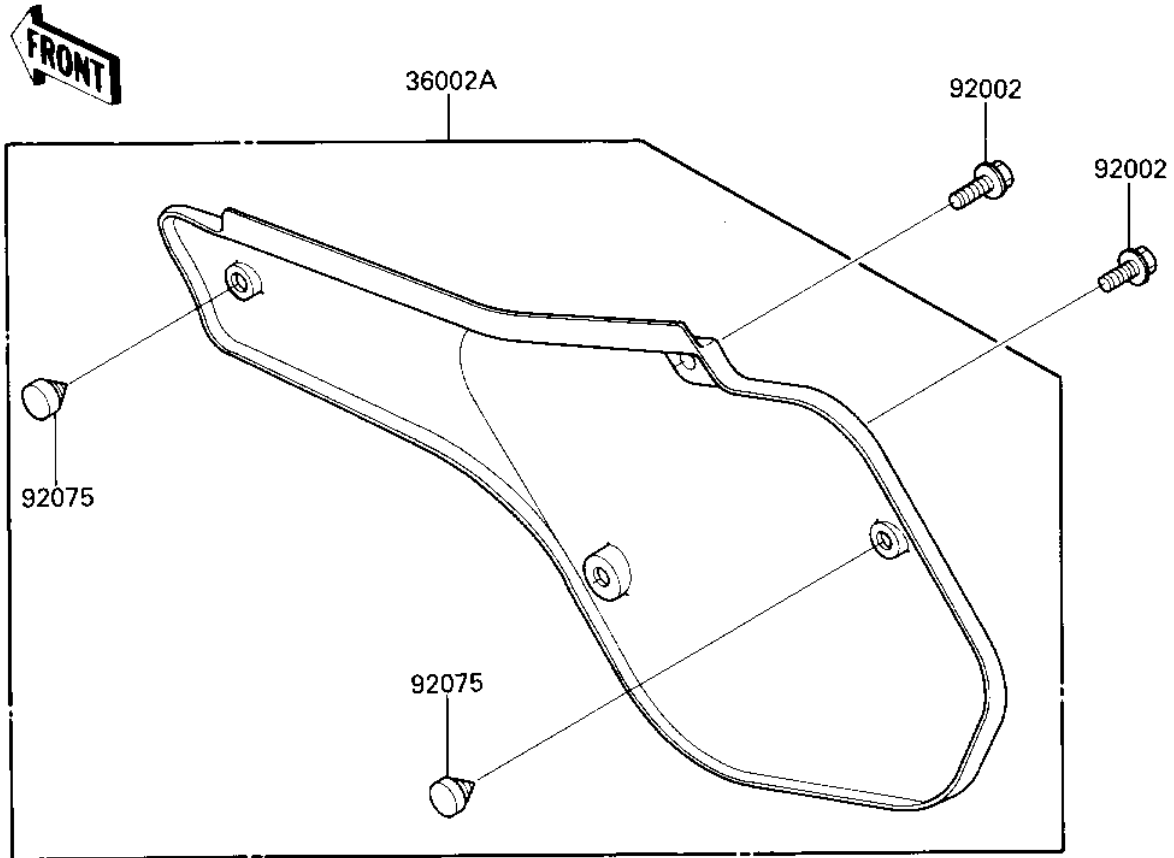

1986 KX125

PARTS DIAGRAM

SIDE COVERS

F2611-0011

1986 KX125

PARTS LIST SIDE COVERS

ITEM NAME	PART NUMBER	QUANTITY
COVER-SIDE,LH,L.GREE (Ref # 36002)	36002-5215-AE	1
COVER-SIDE,RH,L.GREE (Ref # 36002A)	36002-5216-AC	1
BOLT (Ref # 92002)	92150-1506	6
DAMPER,SIDE COVER (Ref # 92075)	92075-1598	2