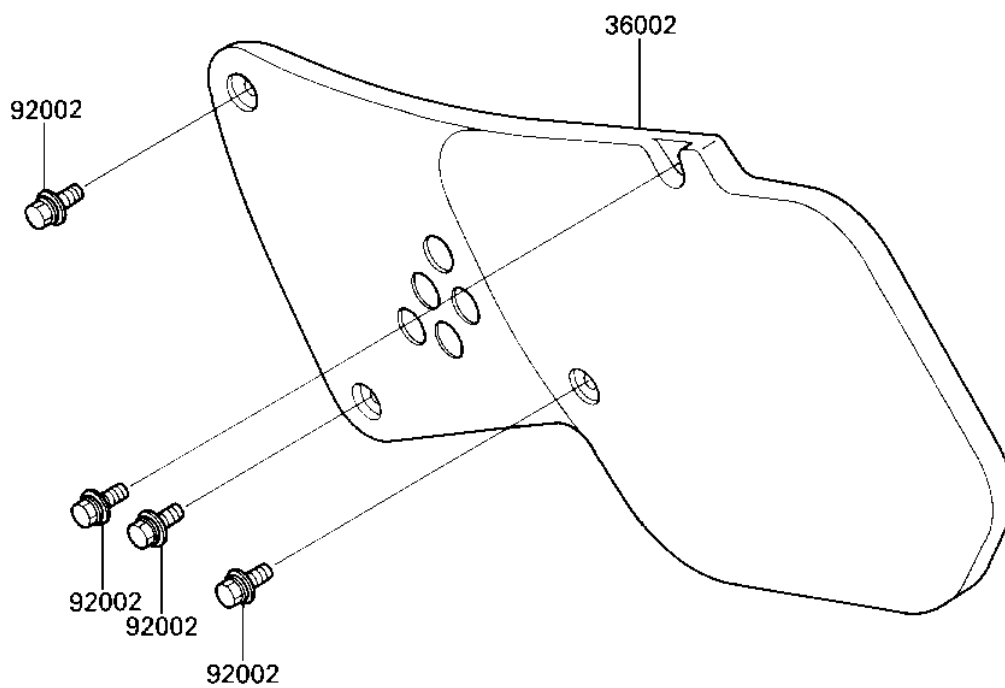

1986 KX125

PARTS DIAGRAM

SIDE COVERS

F2611-0011

1986 KX125

PARTS LIST SIDE COVERS

ITEM NAME	PART NUMBER	QUANTITY
COVER-SIDE,LH,L.GREE (Ref # 36002)	36002-5215-AE	1
COVER-SIDE,RH,L.GREE (Ref # 36002A)	36002-5216-AC	1
BOLT (Ref # 92002)	92150-1506	6
DAMPER,SIDE COVER (Ref # 92075)	92075-1598	2