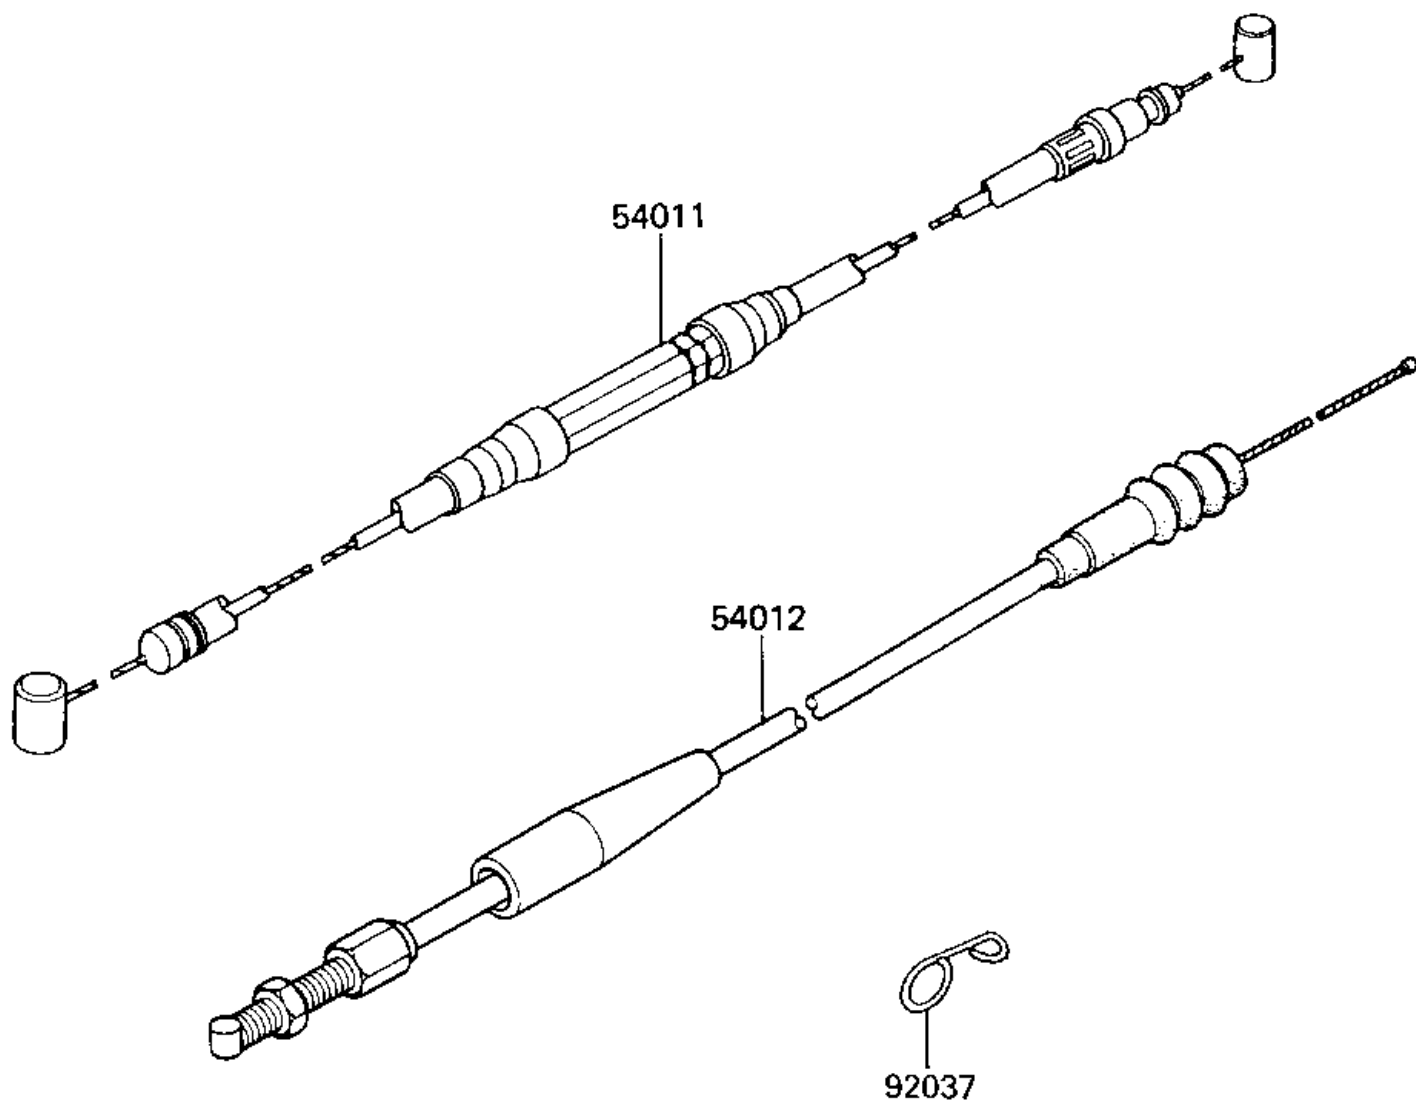

1986 KX125

PARTS DIAGRAM

CABLES

Kawasaki

Let the Good Times Roll®

F2540-0228

1986 KX125

PARTS LIST

CABLES

Kawasaki

Let the Good Times Roll®

ITEM NAME

PART NUMBER

QUANTITY
