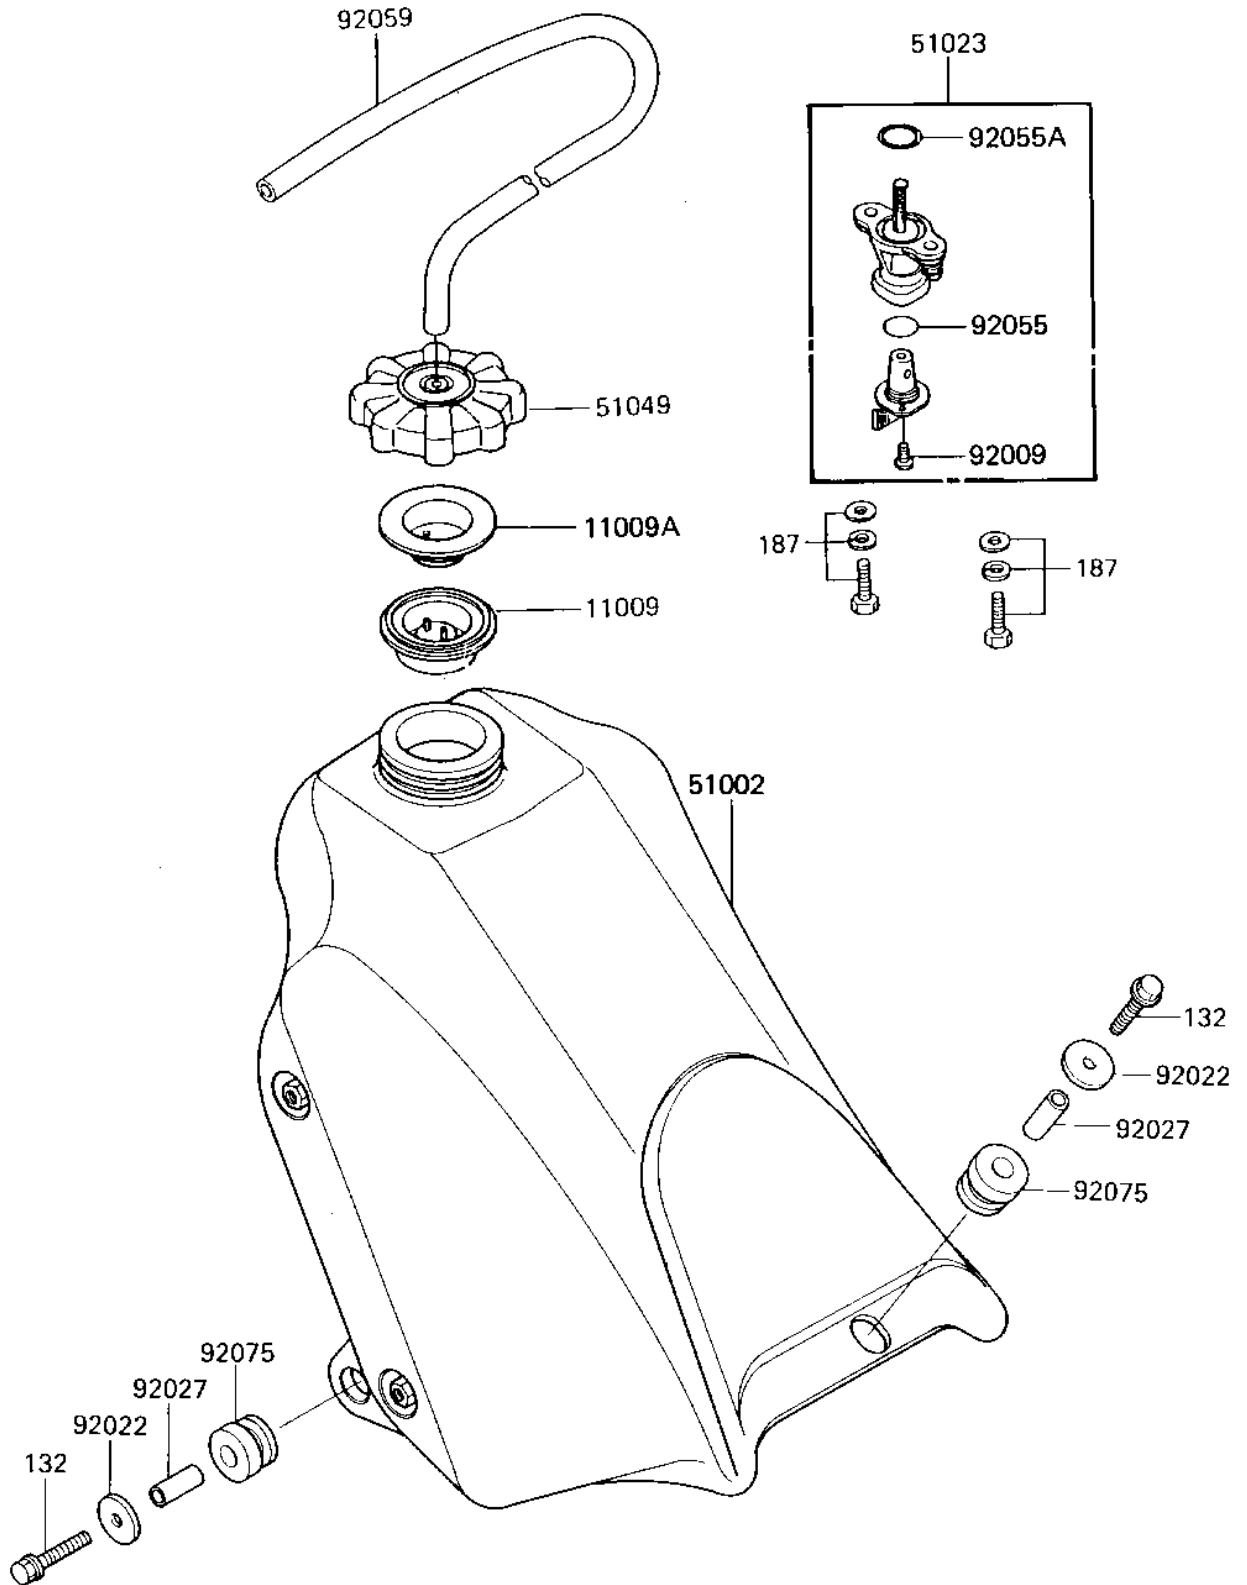

1986 KX125

PARTS DIAGRAM

FUEL TANK

F2410-0313

1986 KX125

PARTS LIST

FUEL TANK

Kawasaki

Let the Good Times Roll®

ITEM NAME

PART NUMBER

QUANTITY
