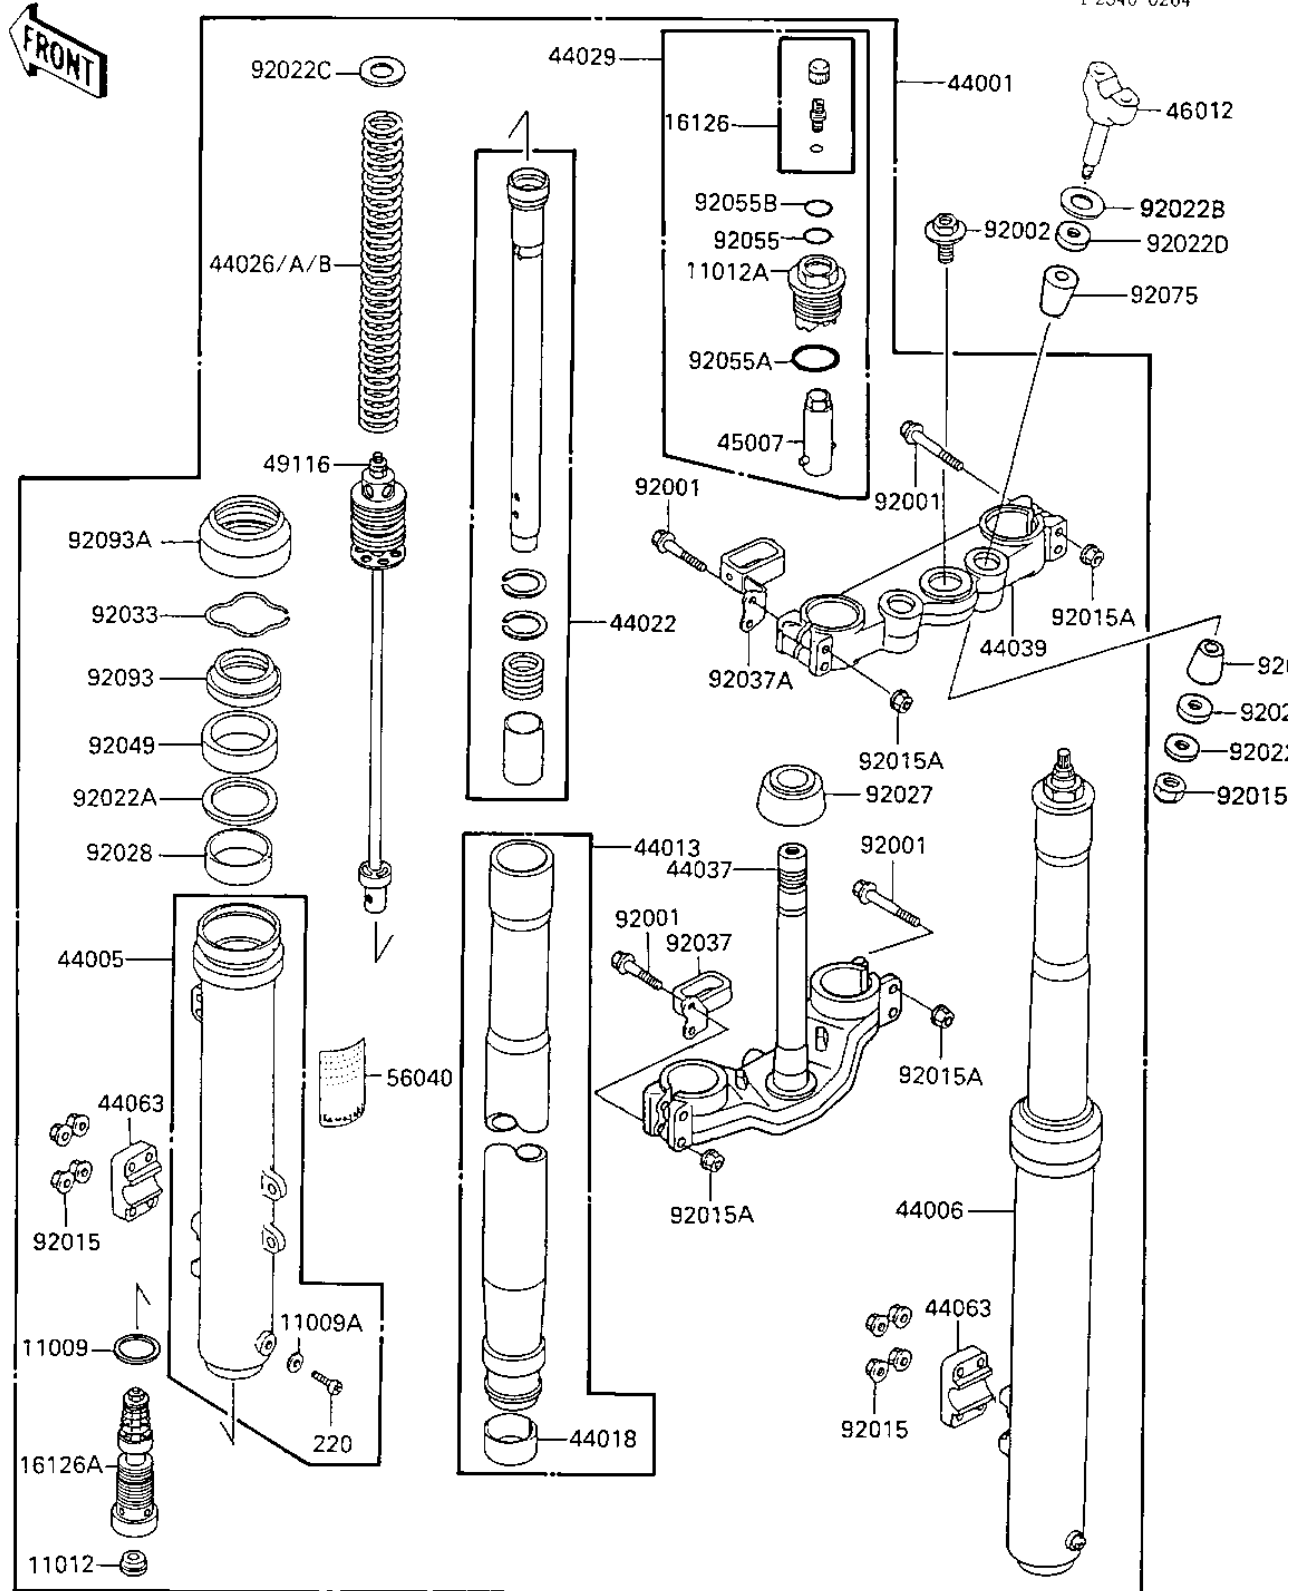

1986 KX125

PARTS DIAGRAM

FRONT FORK

F2340-0264

1986 KX125

PARTS LIST FRONT FORK

ITEM NAME

PART NUMBER

QUANTITY
