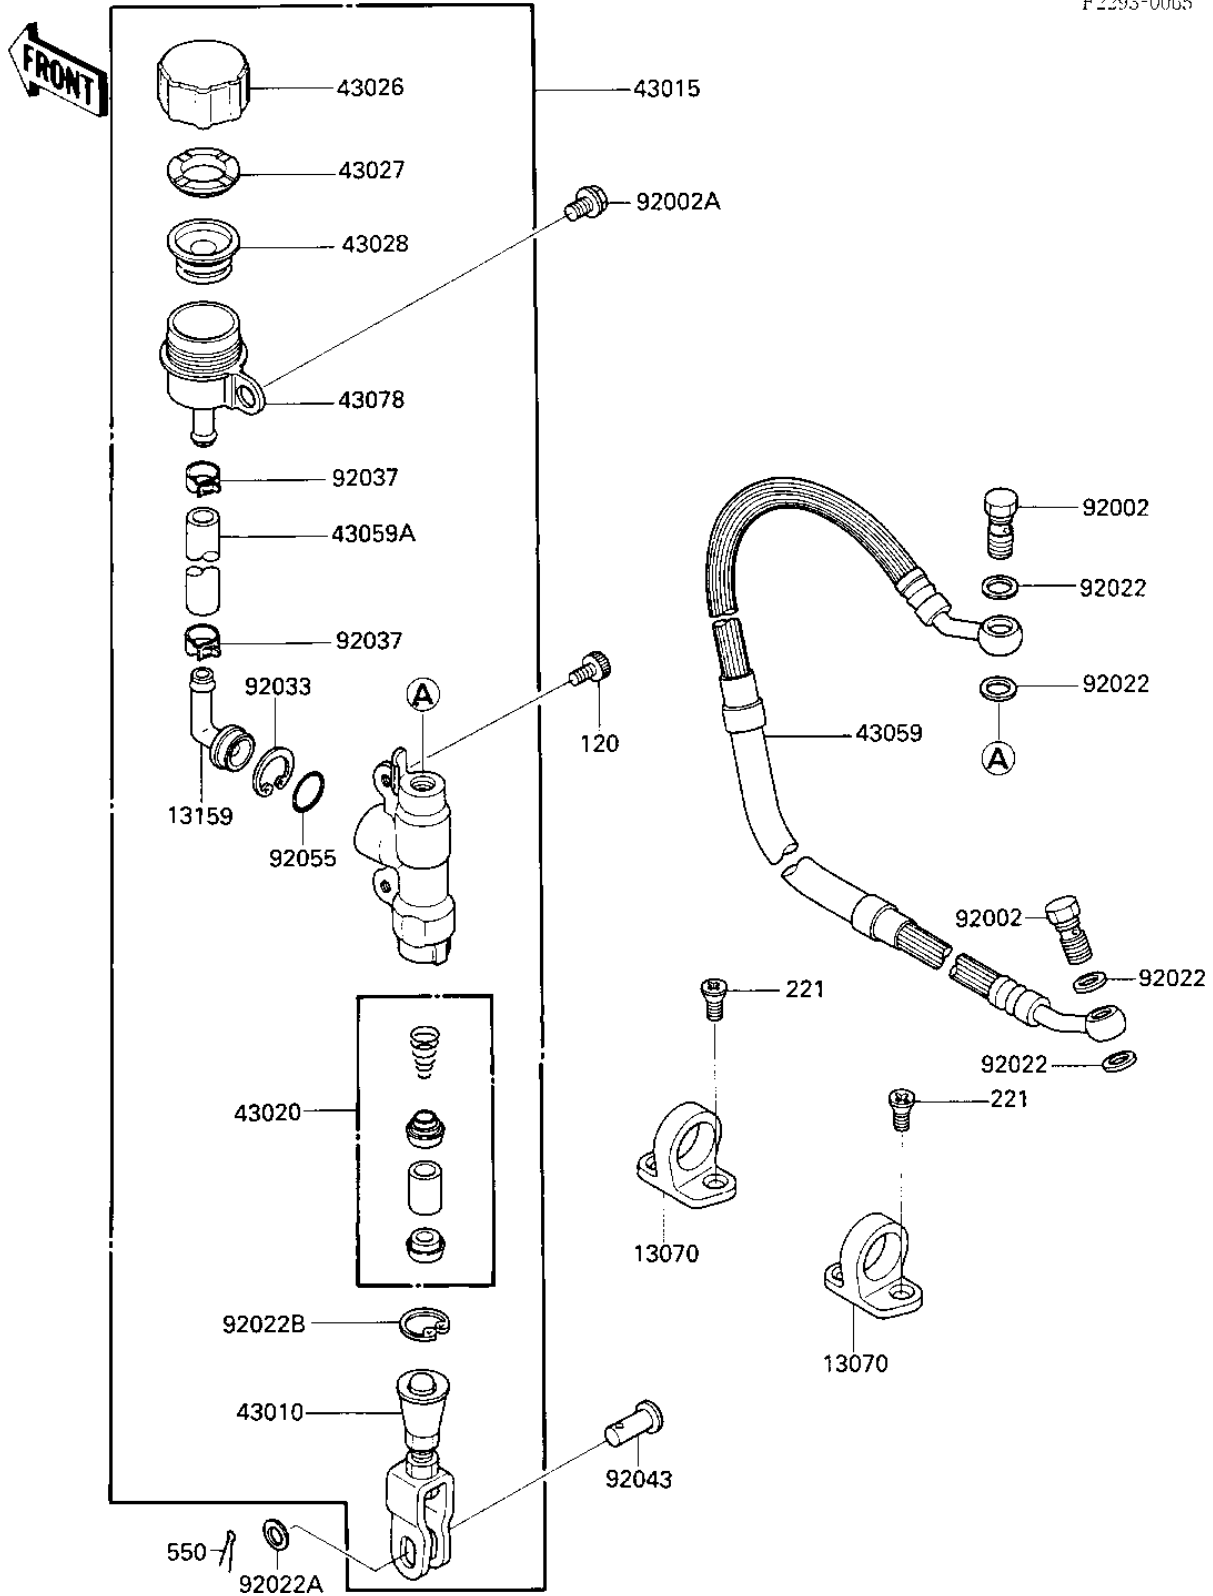

1986 KX125

PARTS DIAGRAM

REAR MASTER CYLINDER

F2293-0065

1986 KX125

PARTS LIST

REAR MASTER CYLINDER

ITEM NAME

PART NUMBER

QUANTITY
