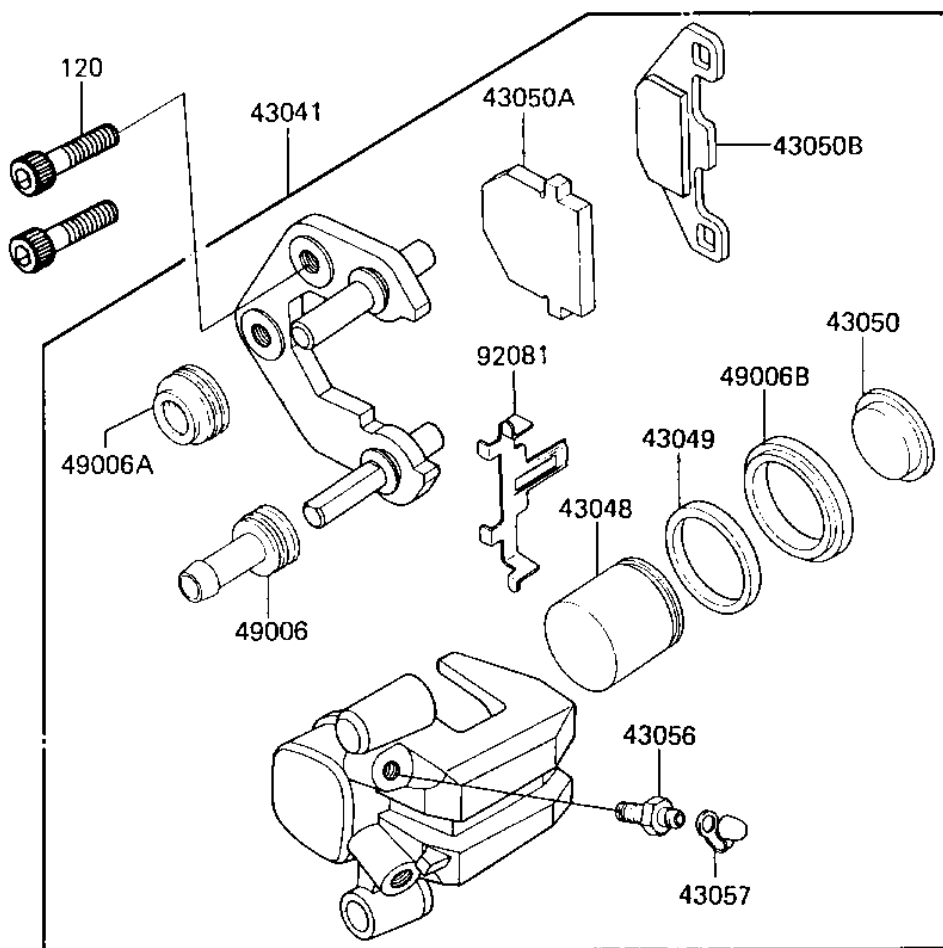

1986 KX125

PARTS DIAGRAM

FRONT BRAKE

Kawasaki

Let the Good Times Roll®

F2292-0076

1986 KX125

PARTS LIST FRONT BRAKE

ITEM NAME

PART NUMBER

QUANTITY
