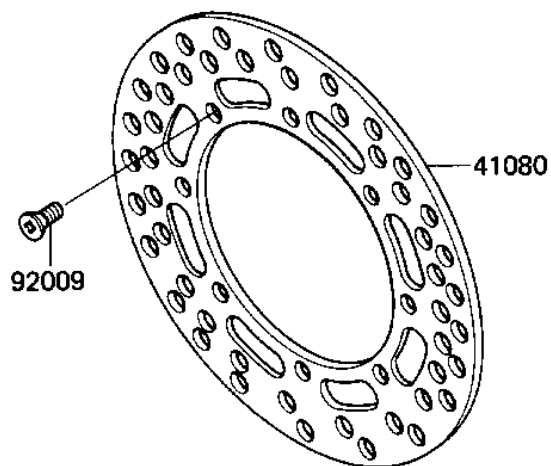

1986 KX125

PARTS DIAGRAM

FRONT BRAKE

Kawasaki

Let the Good Times Roll®

F2292-0076

1986 KX125

PARTS LIST FRONT BRAKE

ITEM NAME

PART NUMBER

QUANTITY
