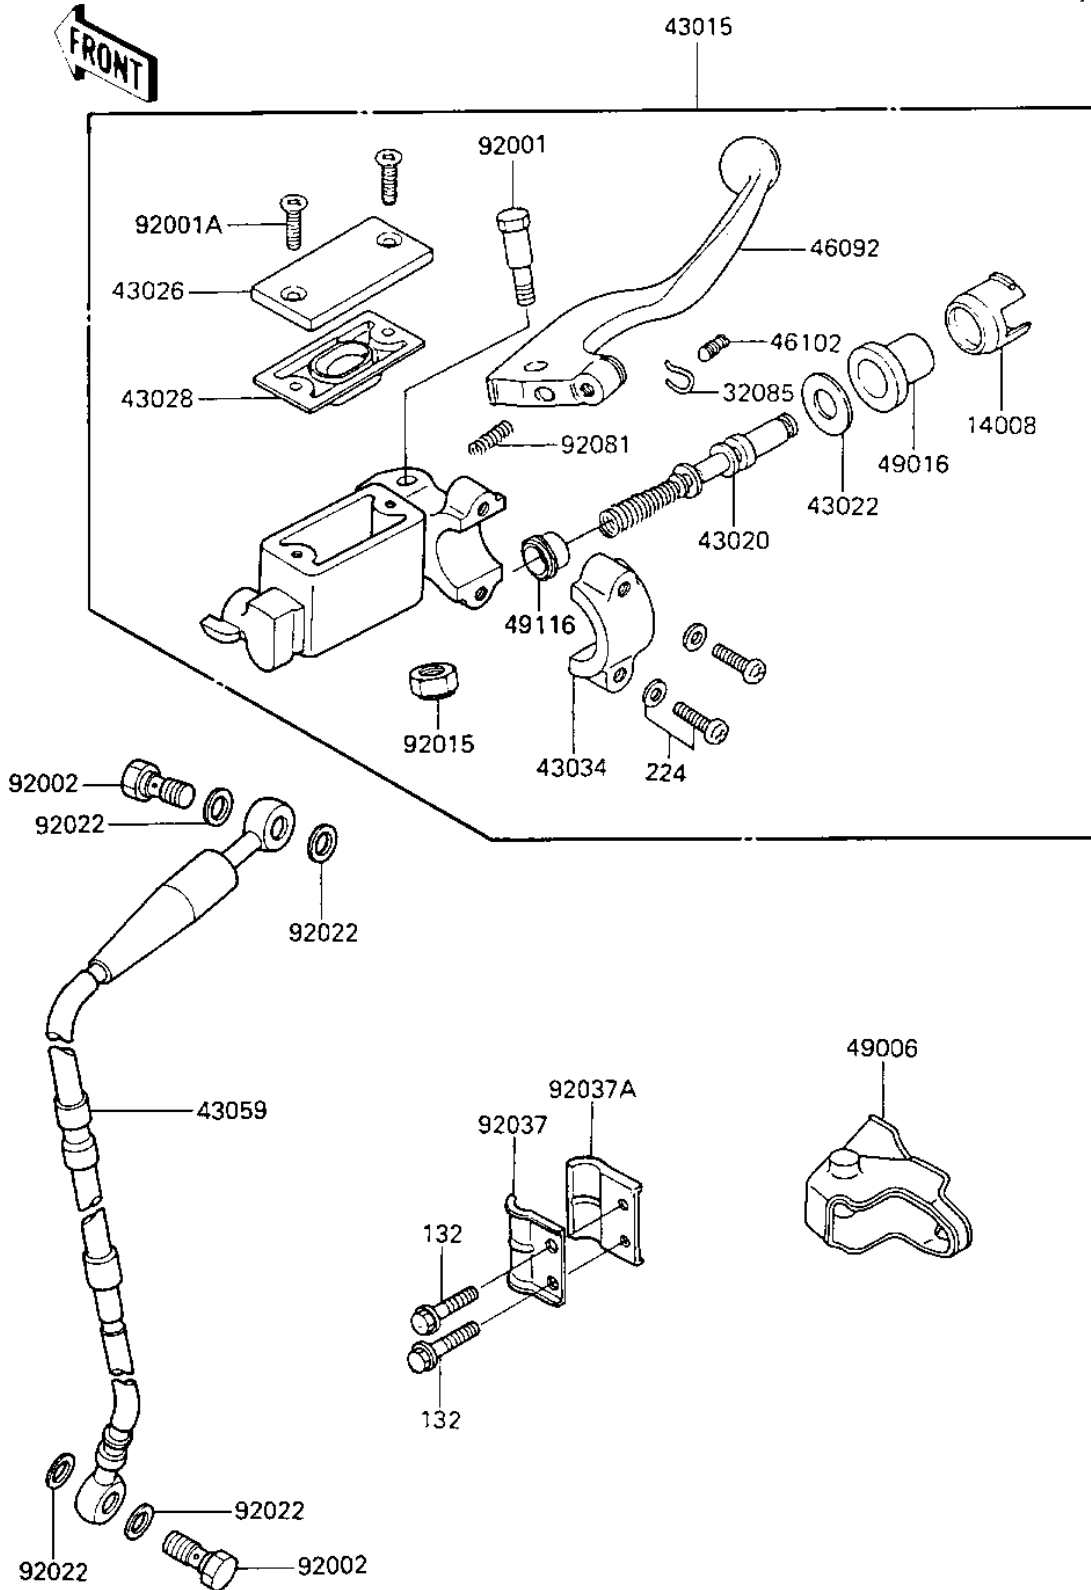

1986 KX125

PARTS DIAGRAM

FRONT MASTER CYLINDER

F2291-0159

1986 KX125

PARTS LIST

FRONT MASTER CYLINDER

Kawasaki

Let the Good Times Roll®

ITEM NAME

PART NUMBER

QUANTITY
