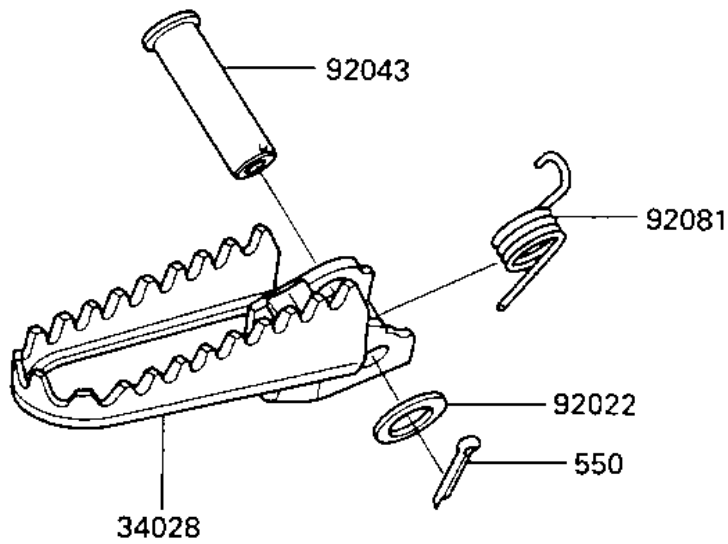

1986 KX125

PARTS DIAGRAM

FOOTRESTS

F2160-0131

1986 KX125

PARTS LIST

FOOTRESTS

Kawasaki

Let the Good Times Roll®

ITEM NAME

PART NUMBER

QUANTITY
