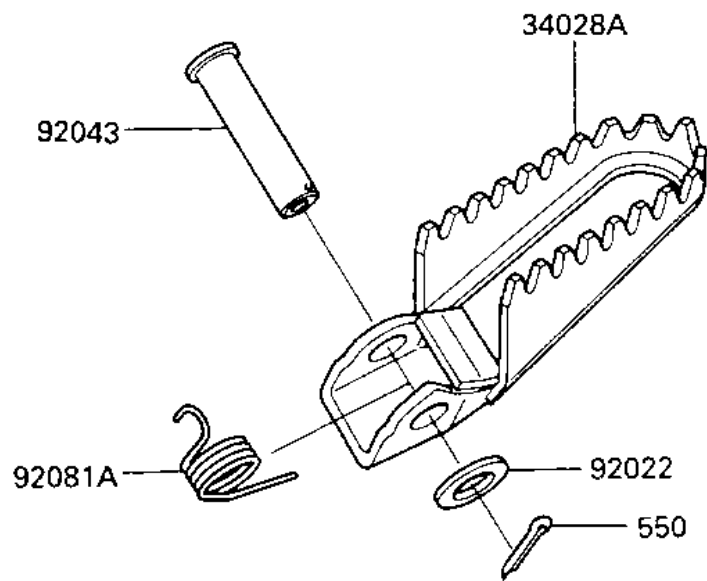

1986 KX125

PARTS DIAGRAM

FOOTRESTS

F2160-0131

1986 KX125

PARTS LIST

FOOTRESTS

Kawasaki

Let the Good Times Roll®

ITEM NAME

PART NUMBER

QUANTITY
