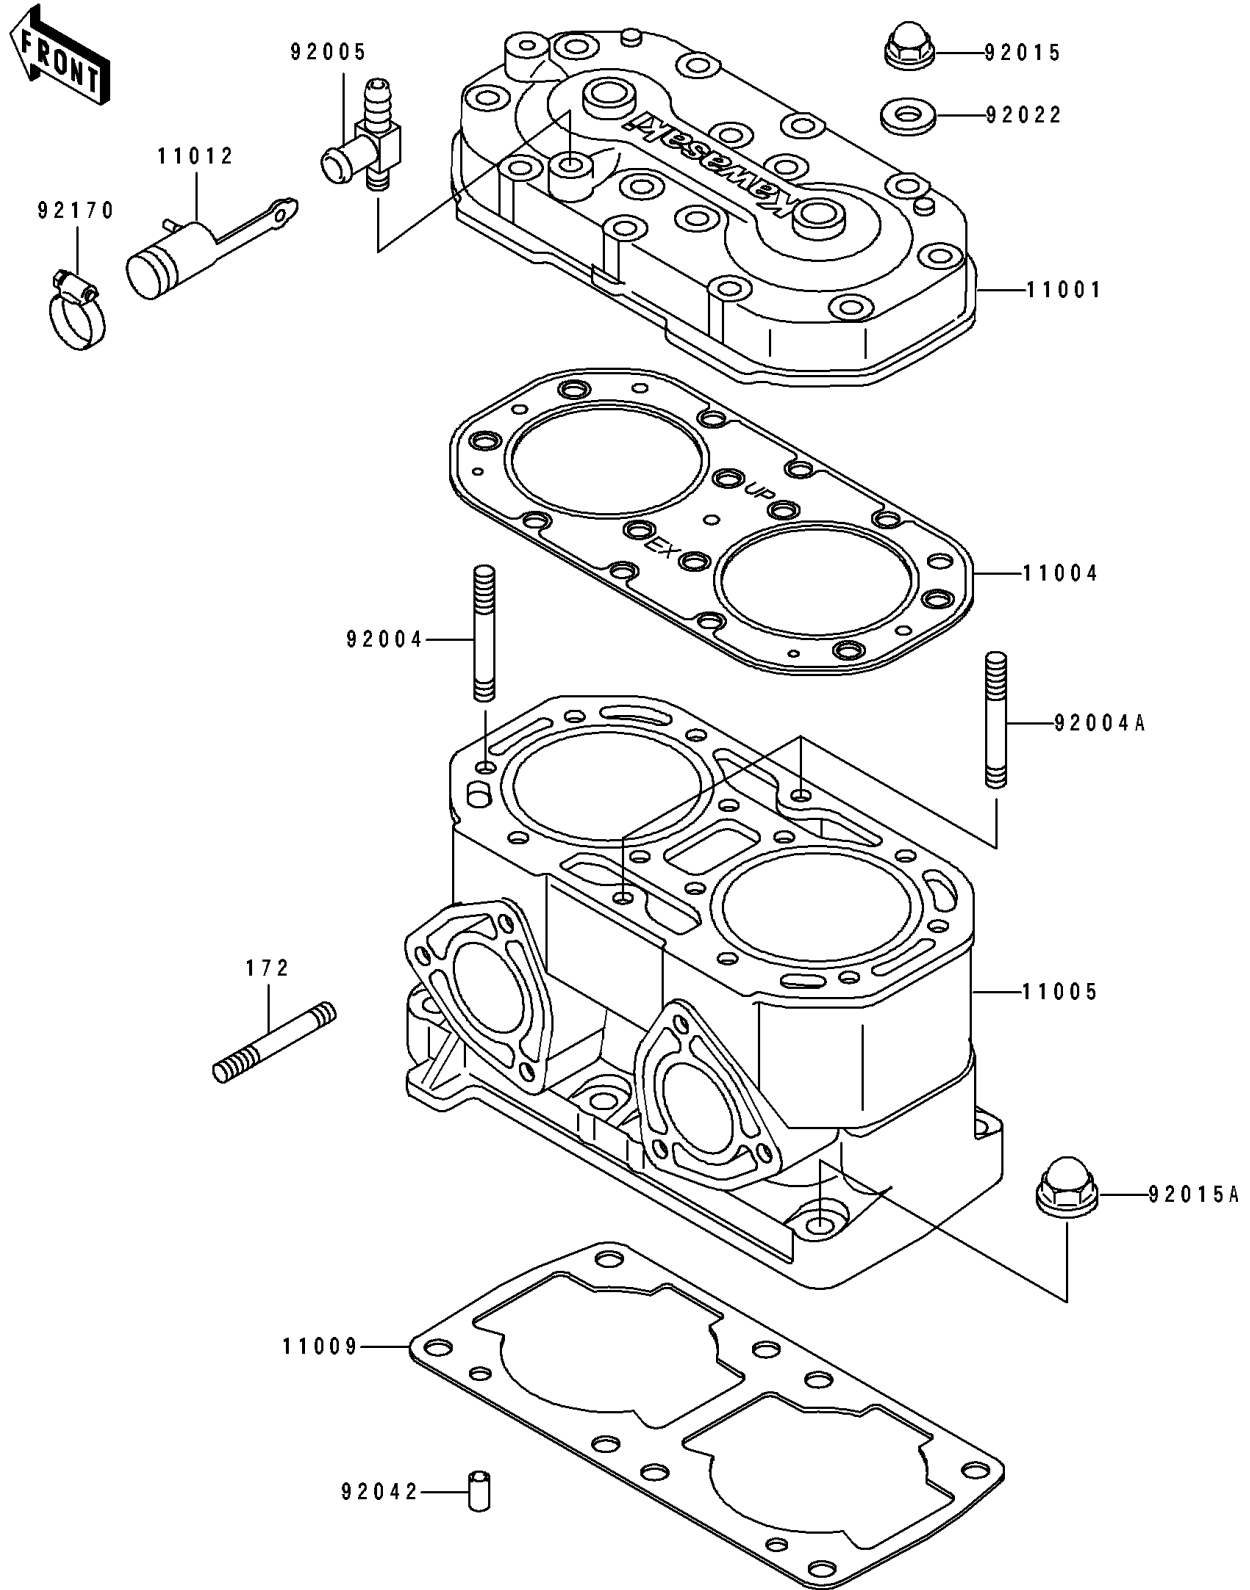

1994 SC

PARTS DIAGRAM

Cylinder Head/Cylinder

E1110

1994 SC

PARTS LIST

Cylinder Head/Cylinder

Kawasaki

Let the Good Times Roll®

ITEM NAME

PART NUMBER

QUANTITY
