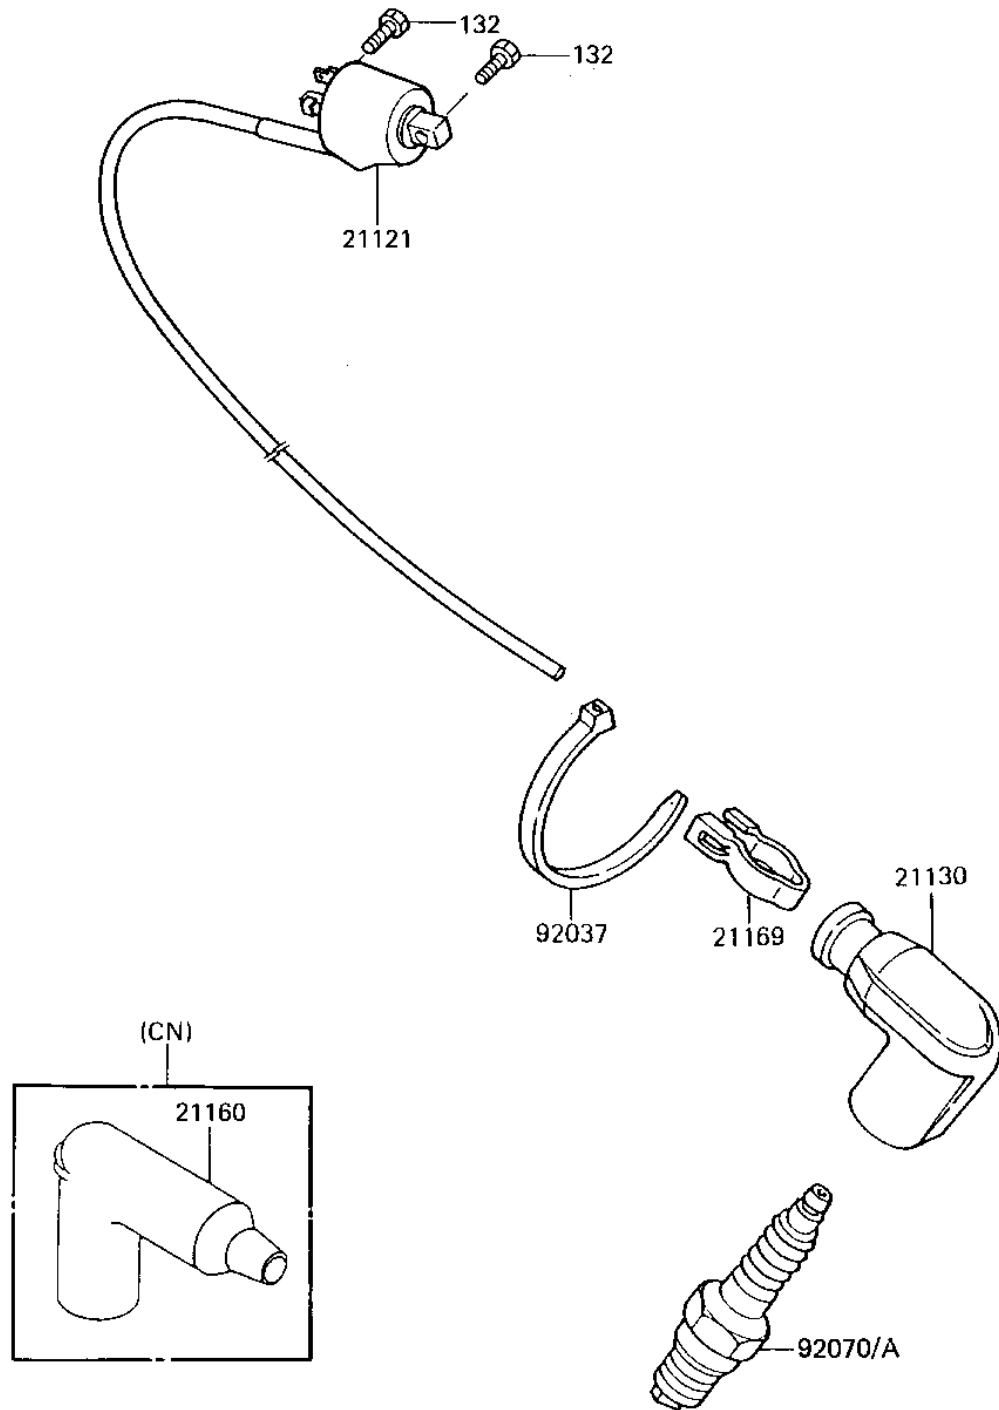

1986 KX125

PARTS DIAGRAM

IGNITION COIL

E1830-0241

1986 KX125

PARTS LIST IGNITION COIL

ITEM NAME

PART NUMBER

QUANTITY
