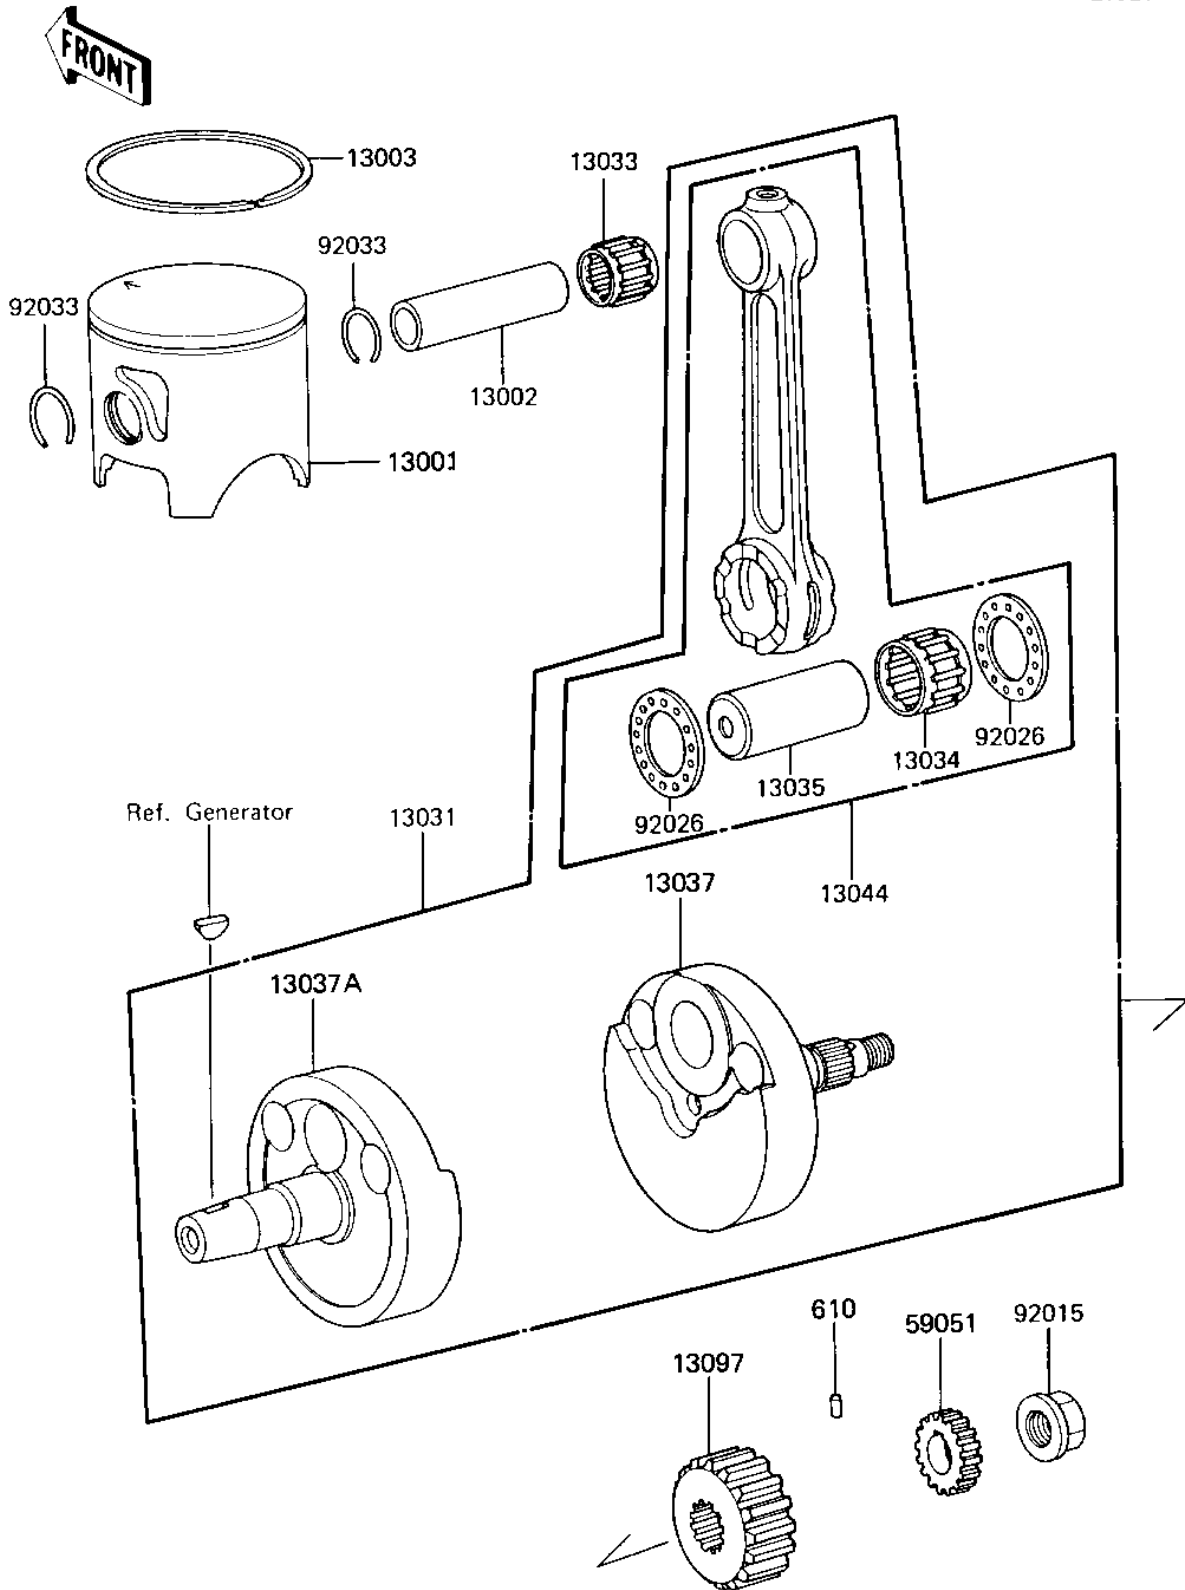

1986 KX125

PARTS DIAGRAM CRANKSHAFT/PISTON

E1320-0020

1986 KX125

PARTS LIST

CRANKSHAFT/PISTON

Kawasaki

Let the Good Times Roll®

ITEM NAME

PART NUMBER

QUANTITY
