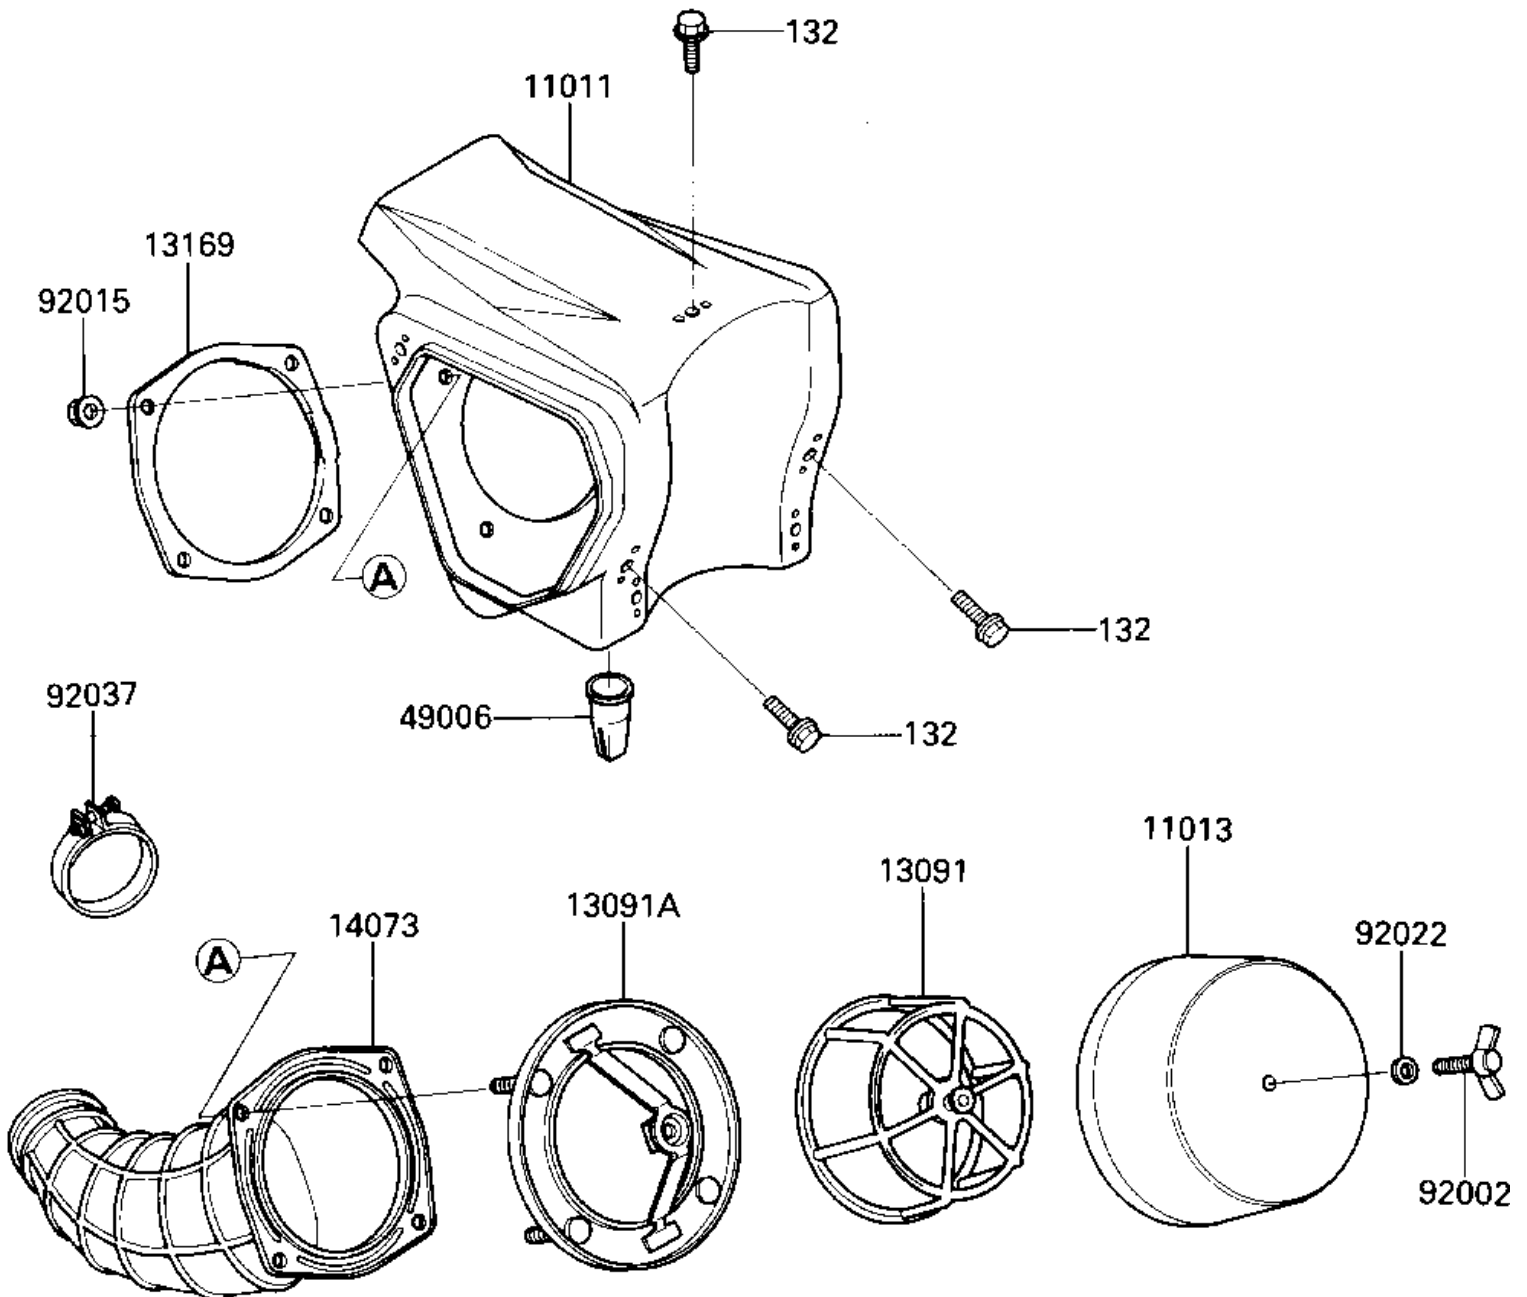

1986 KX125

PARTS DIAGRAM

AIR CLEANER

E1130-0199

1986 KX125

PARTS LIST AIR CLEANER

ITEM NAME

PART NUMBER

QUANTITY
