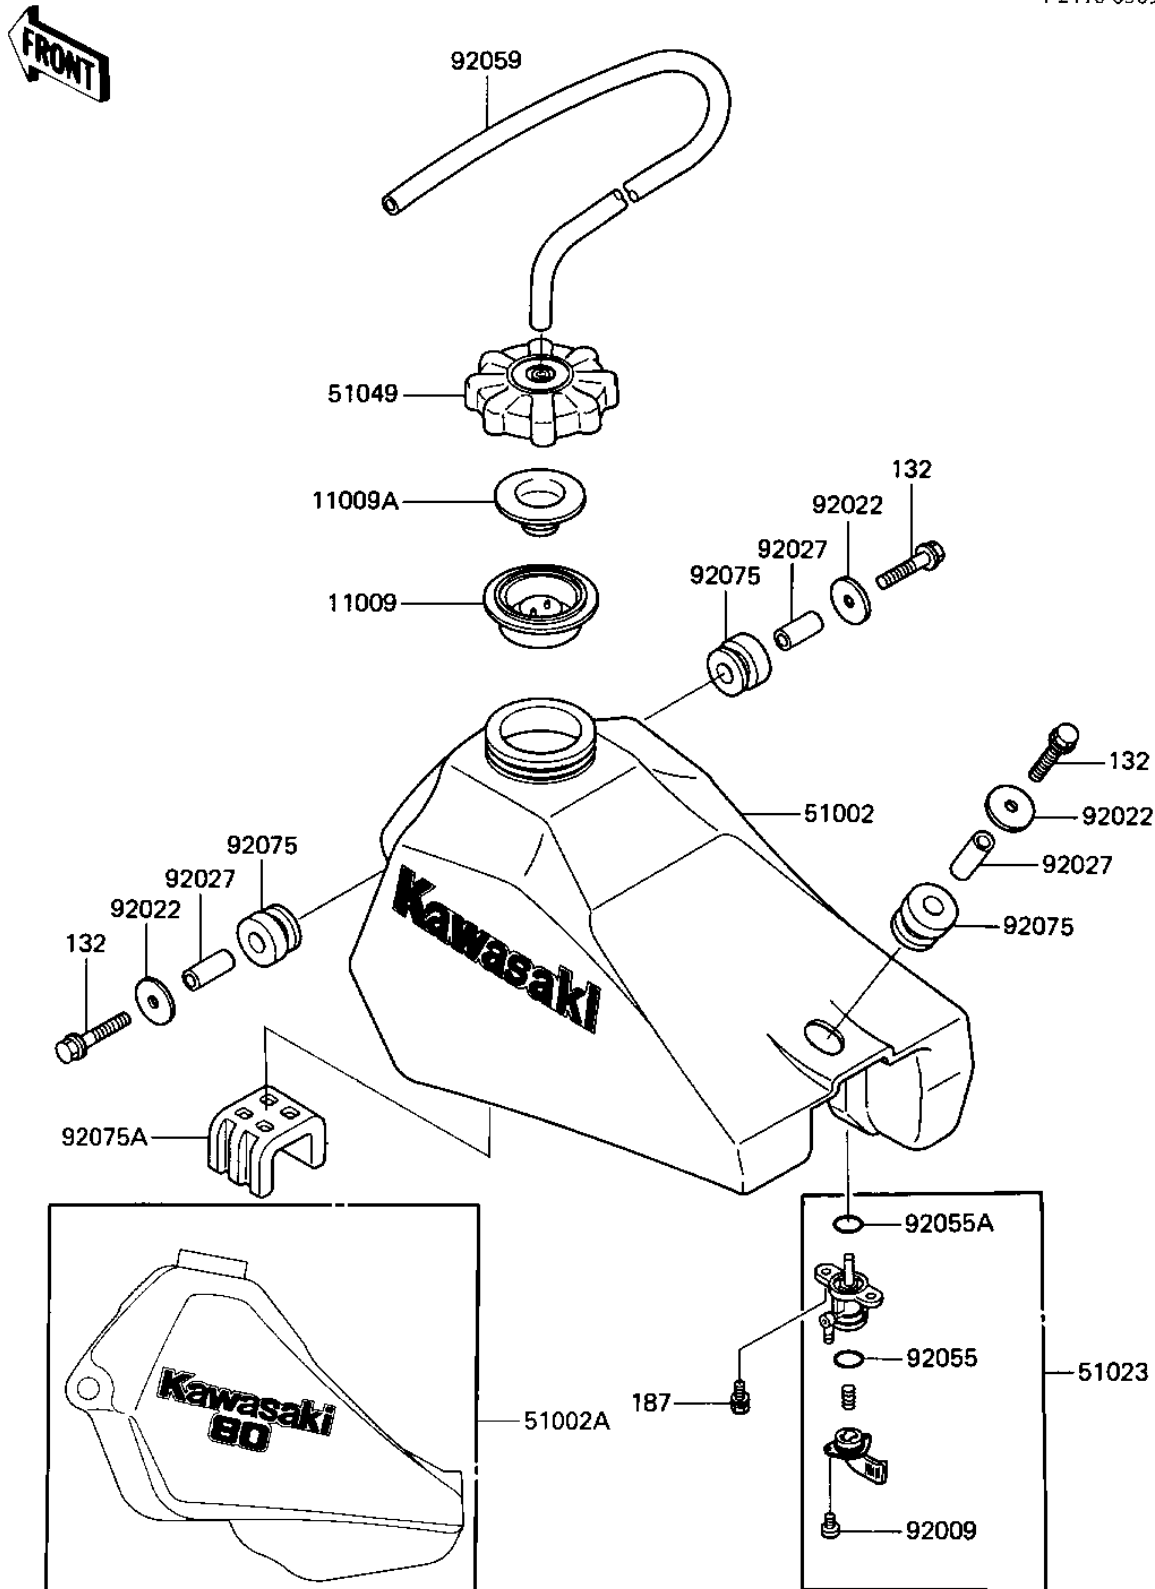

1986 KX80

PARTS DIAGRAM

FUEL TANK

F2410-0309

1986 KX80

PARTS LIST

FUEL TANK

ITEM NAME

PART NUMBER

QUANTITY
