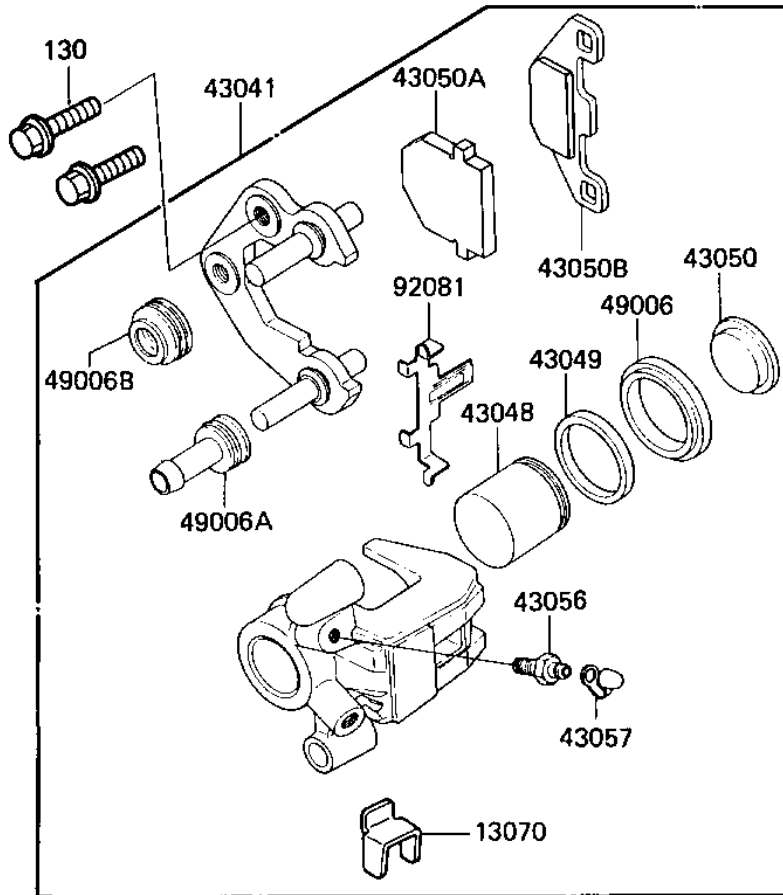

1987 KX80

PARTS DIAGRAM

FRONT BRAKE

F2292-0086

1987 KX80

PARTS LIST FRONT BRAKE

ITEM NAME

PART NUMBER

QUANTITY
