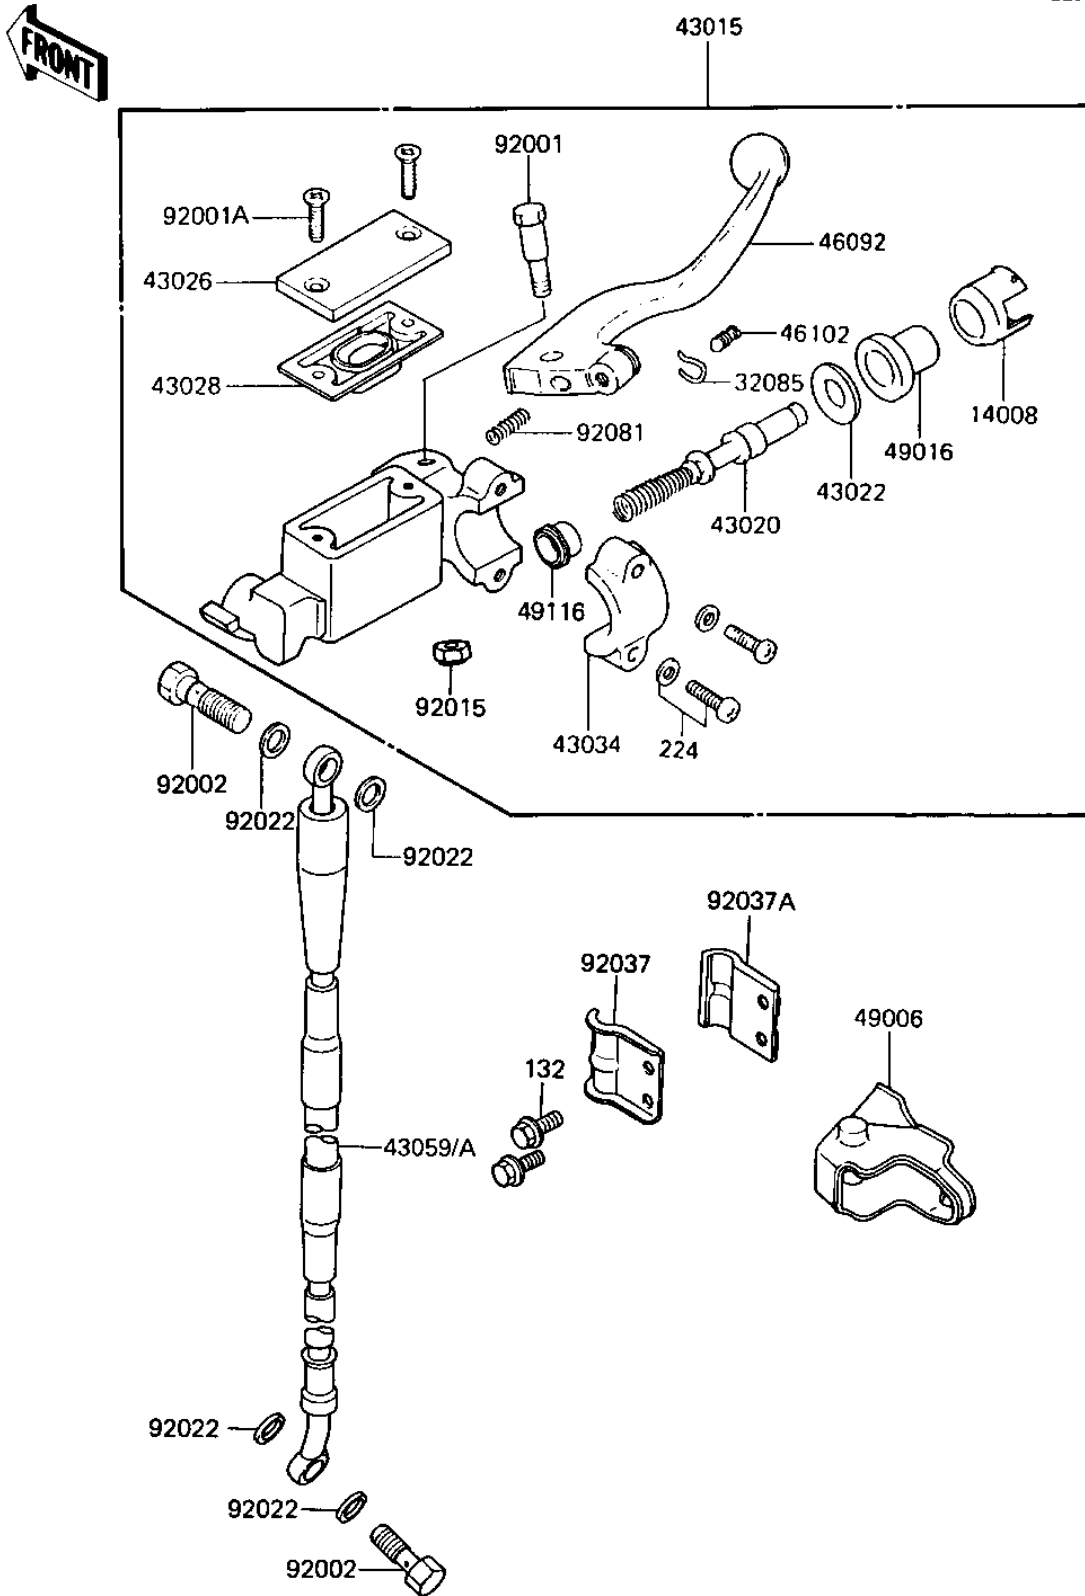

1986 KX80

PARTS DIAGRAM

FRONT MASTER CYLINDER

F2291-0158

1986 KX80

PARTS LIST

FRONT MASTER CYLINDER

Kawasaki

Let the Good Times Roll®

ITEM NAME

PART NUMBER

QUANTITY
