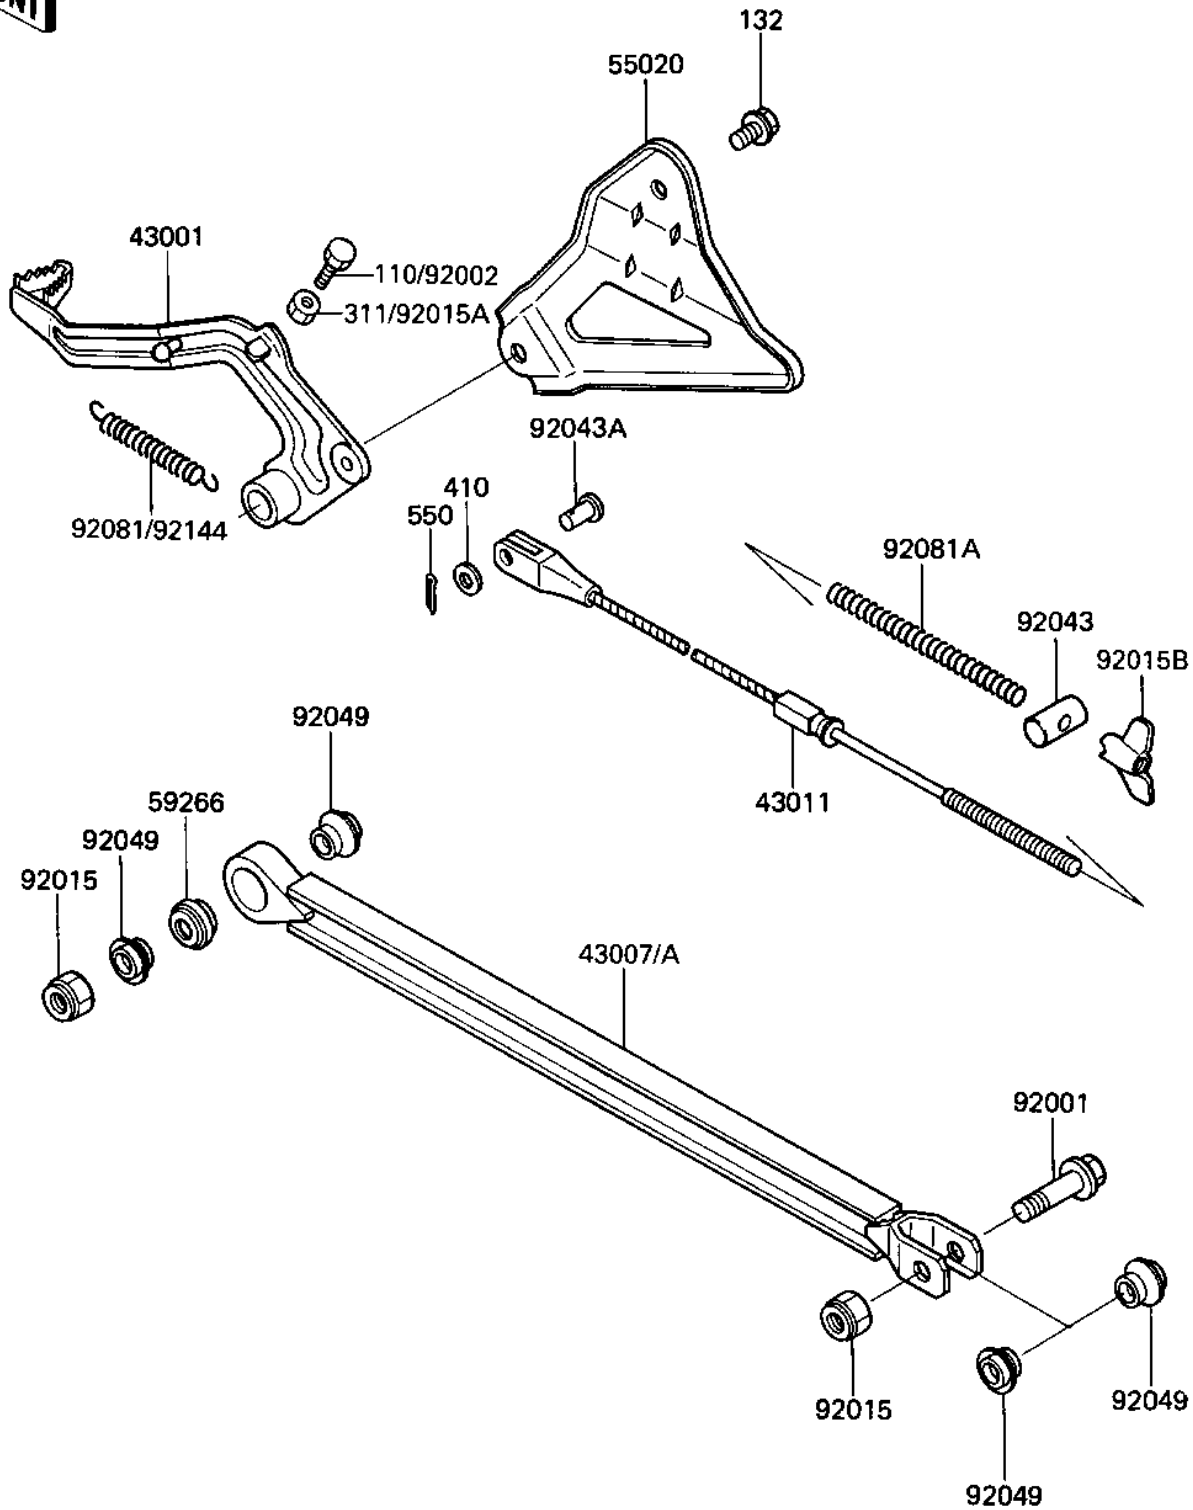

1986 KX80

PARTS DIAGRAM

BRAKE PEDAL/TORQUE LINK

F2260-0159

1986 KX80

PARTS LIST

BRAKE PEDAL/TORQUE LINK

Kawasaki

Let the Good Times Roll®

ITEM NAME

PART NUMBER

QUANTITY
