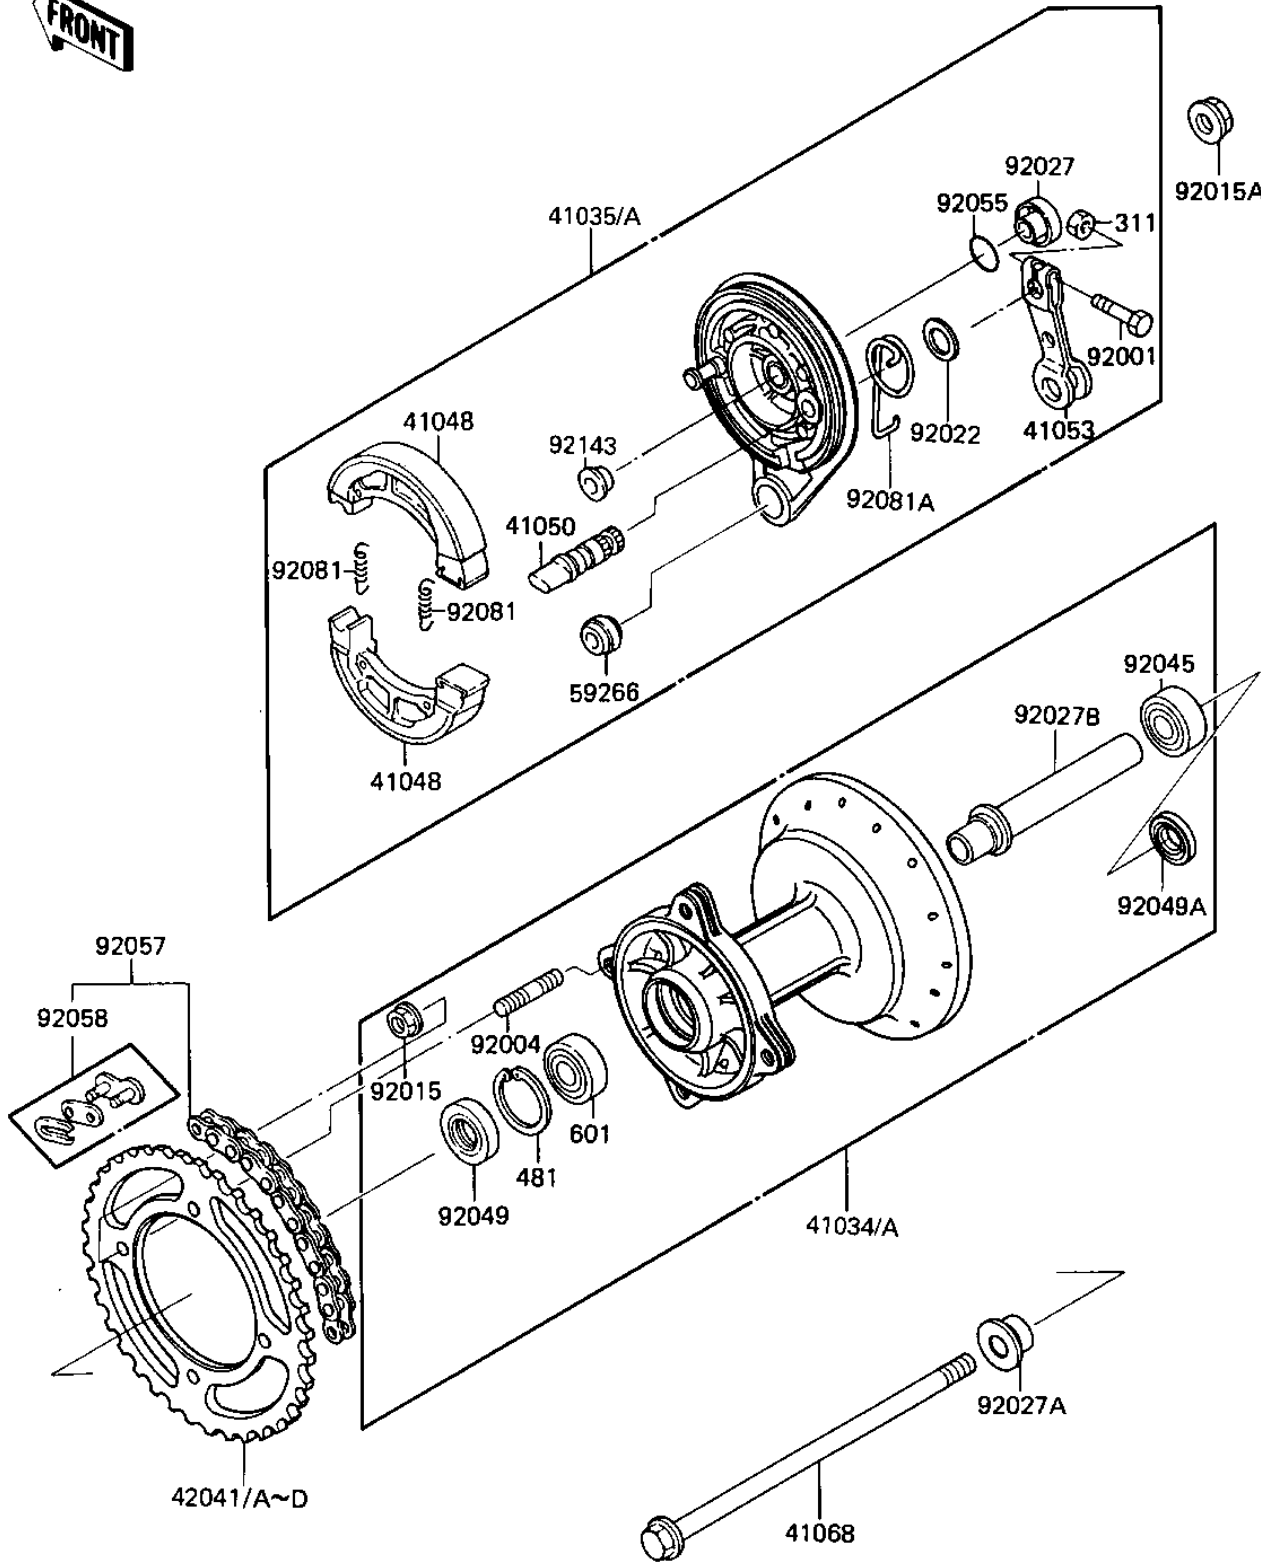

1986 KX80

PARTS DIAGRAM

REAR HUB/BRAKE/CHAIN

F 2240-0182

1986 KX80

PARTS LIST

REAR HUB/BRAKE/CHAIN

Kawasaki

Let the Good Times Roll®

ITEM NAME

PART NUMBER

QUANTITY
