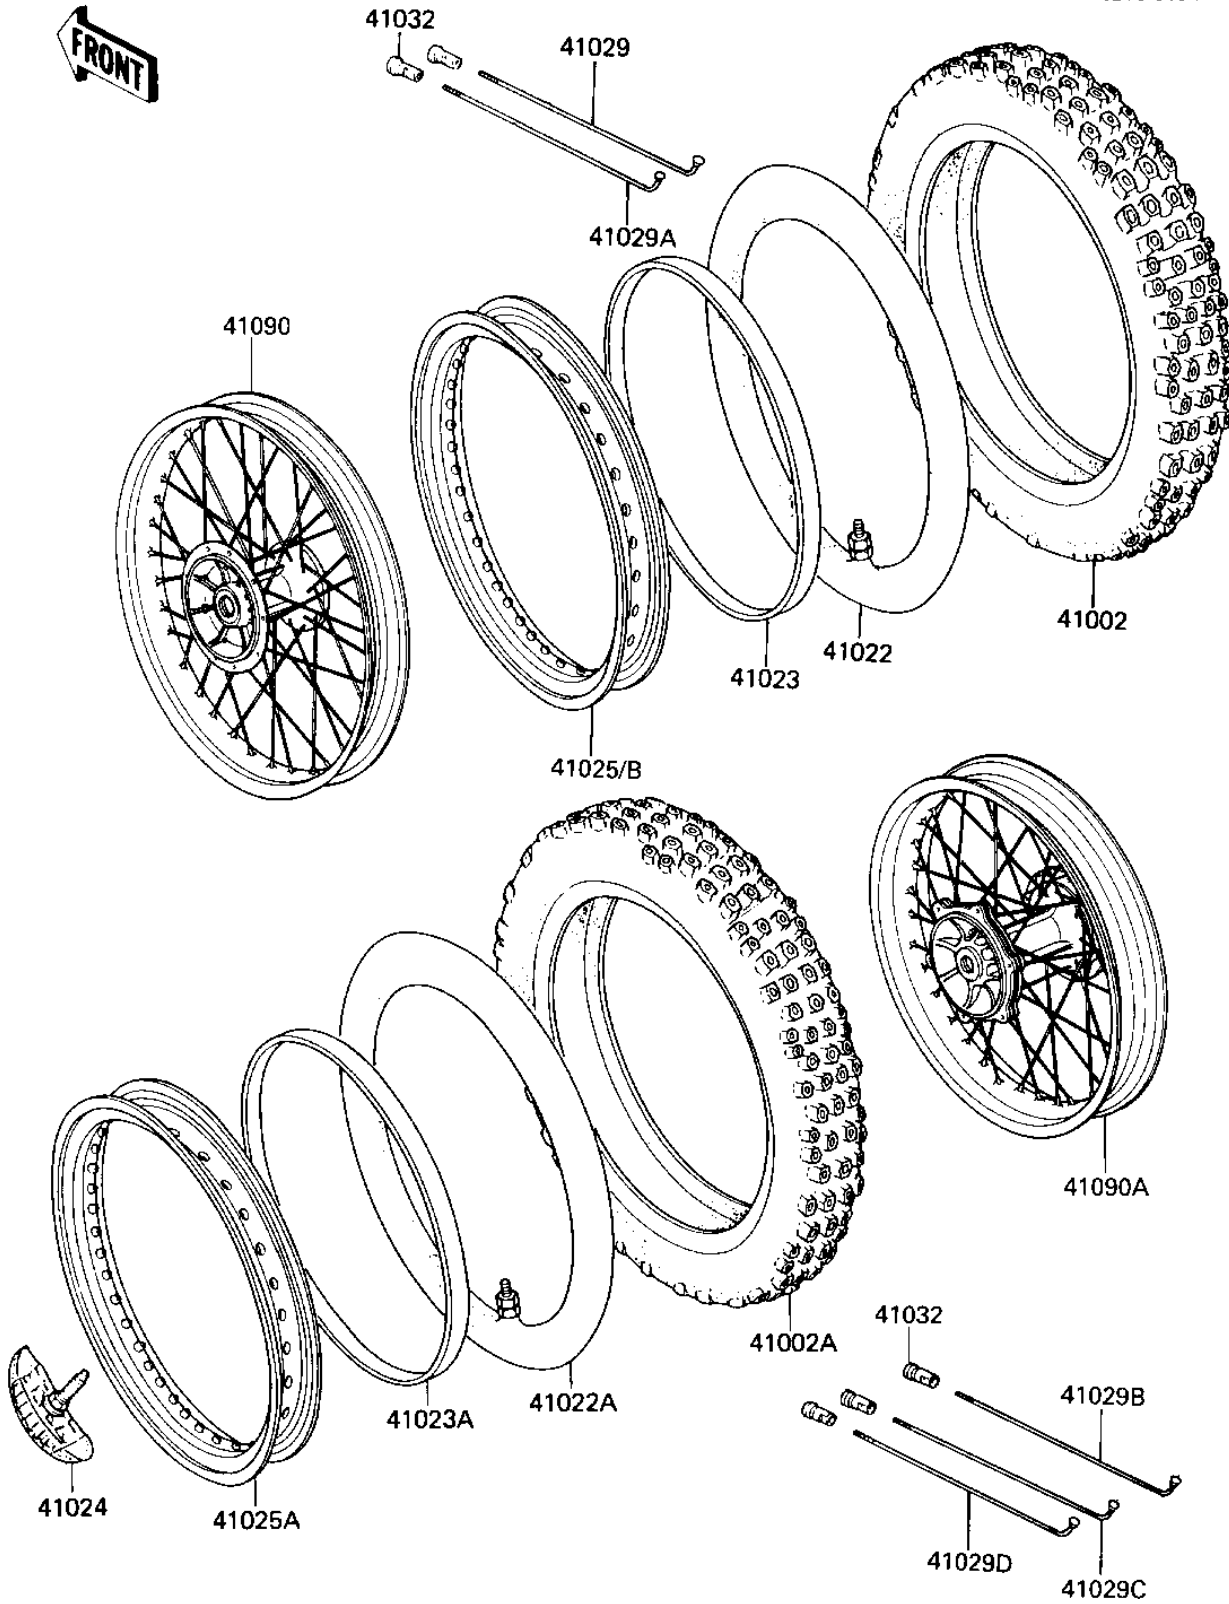

1986 KX80

PARTS DIAGRAM

WHEELS/TIRES

Kawasaki

Let the Good Times Roll®

FZZ1U-0134

1986 KX80

PARTS LIST WHEELS/TIRES

ITEM NAME	PART NUMBER	QUANTITY
-----------	-------------	----------
