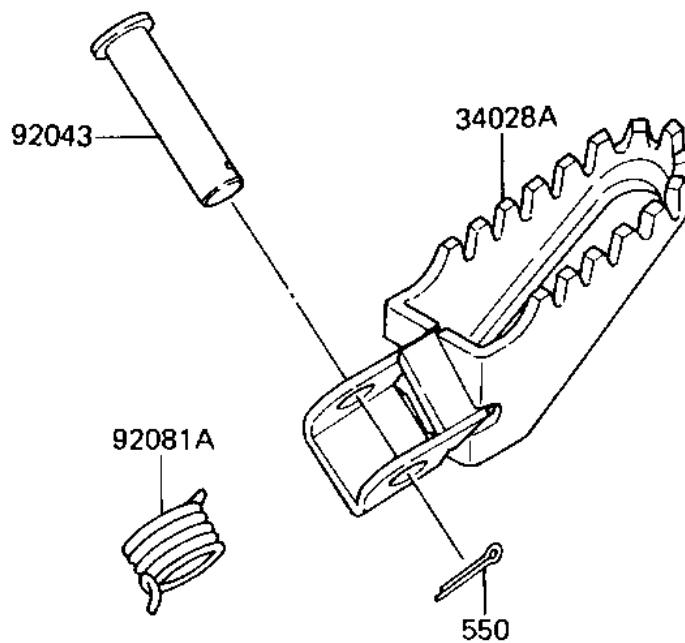

1986 KX80

PARTS DIAGRAM

FOOTRESTS

Kawasaki

Let the Good Times Roll®

F2160-0141

1986 KX80

PARTS LIST FOOTRESTS

ITEM NAME

PART NUMBER

QUANTITY
