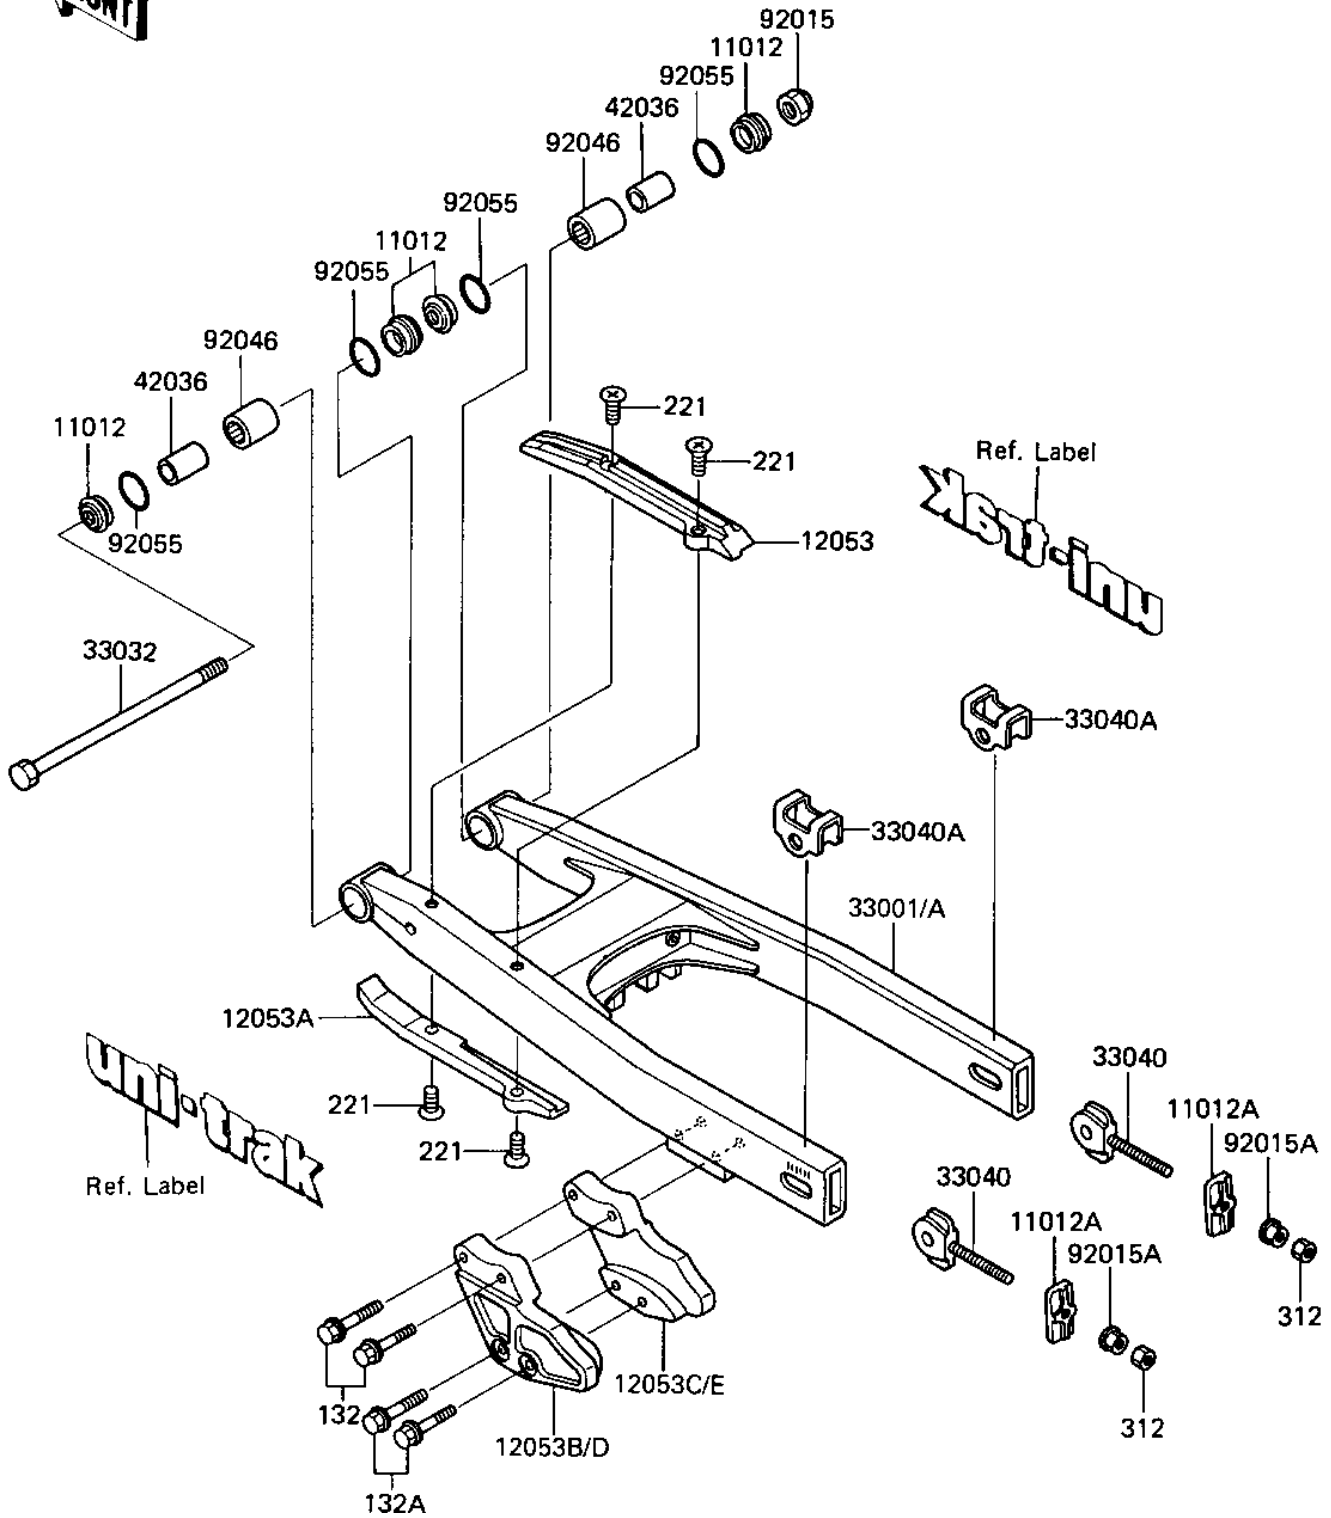

1986 KX80

PARTS DIAGRAM

SWING ARM

F2141-0027

1986 KX80

PARTS LIST

SWING ARM

Kawasaki

Let the Good Times Roll®

ITEM NAME

PART NUMBER

QUANTITY
