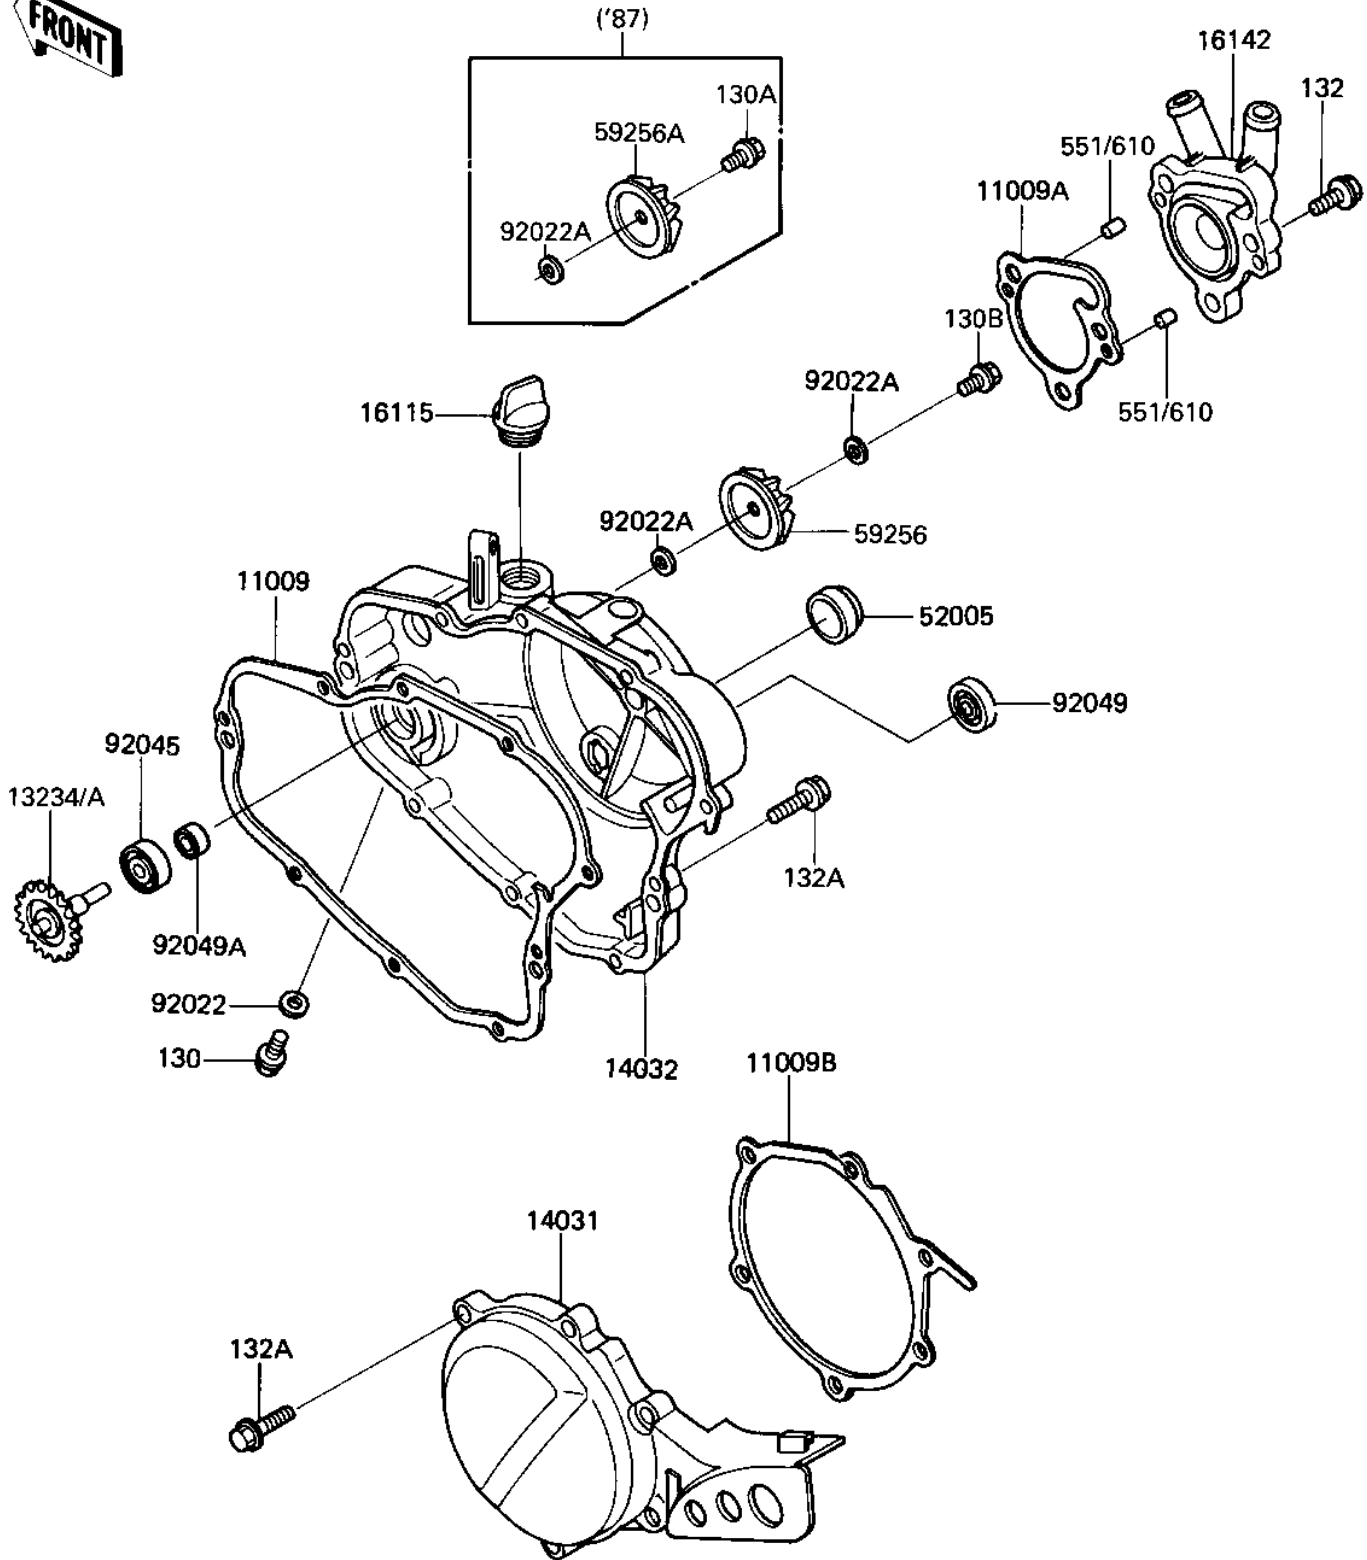

1986 KX80

PARTS DIAGRAM

ENGINE COVERS/WATER PUMP

E1431-01/8

1986 KX80

PARTS LIST

ENGINE COVERS/WATER PUMP

ITEM NAME

PART NUMBER

QUANTITY
