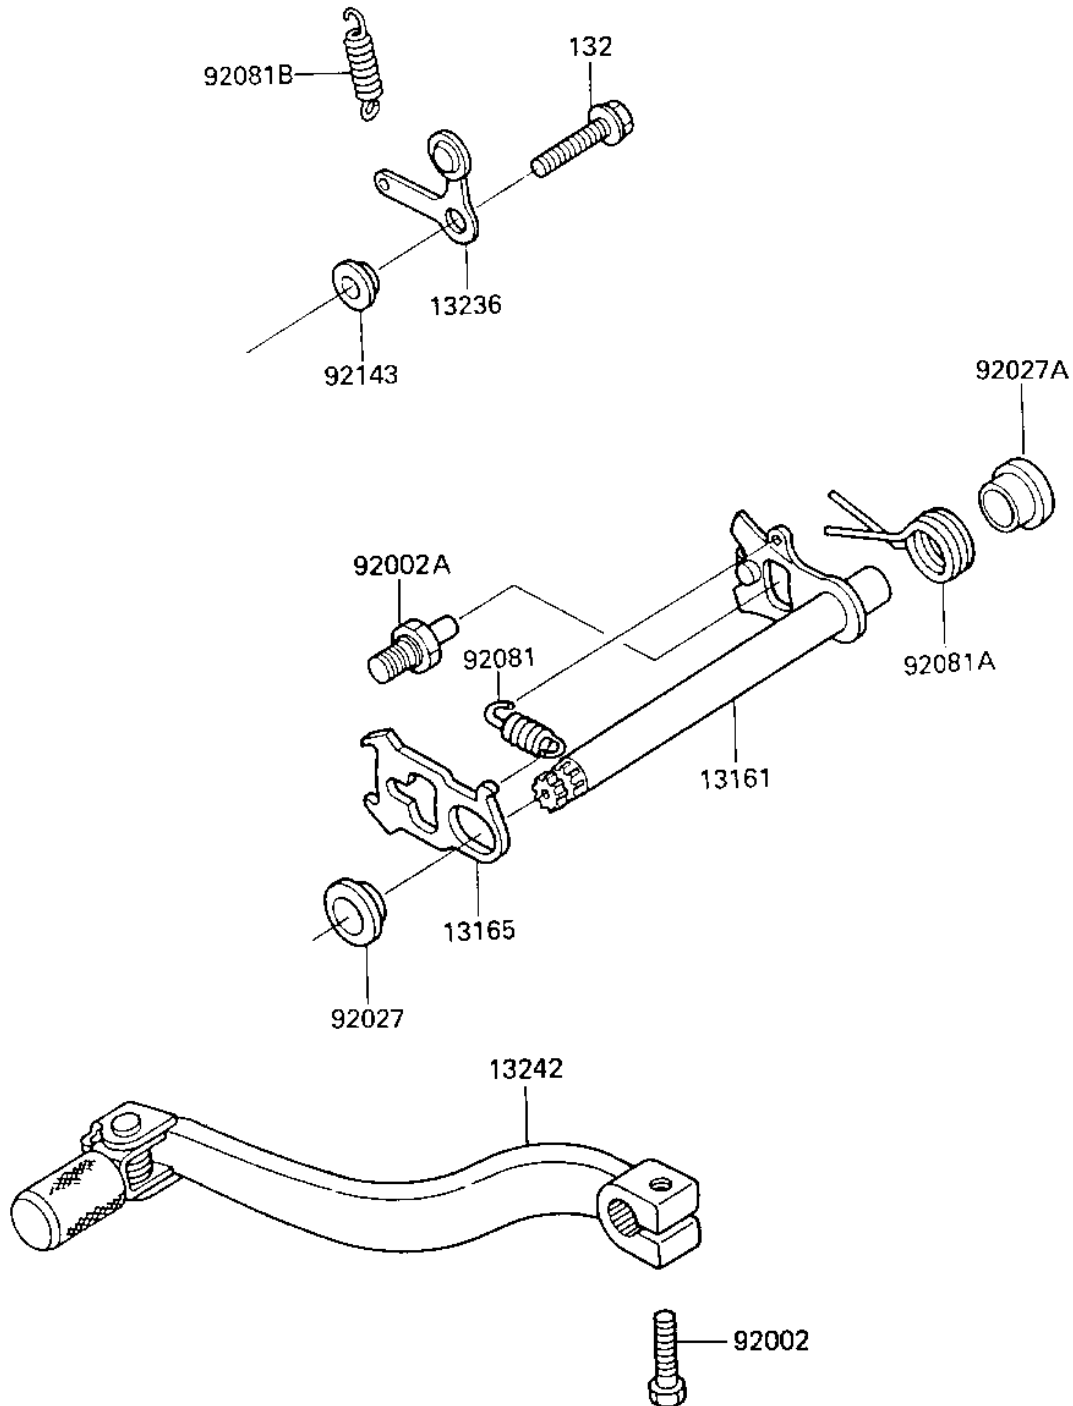

1986 KX80

PARTS DIAGRAM

GEAR CHANGE MECHANISM

E1370-0157

1986 KX80

PARTS LIST

GEAR CHANGE MECHANISM

Kawasaki

Let the Good Times Roll®

ITEM NAME

PART NUMBER

QUANTITY
