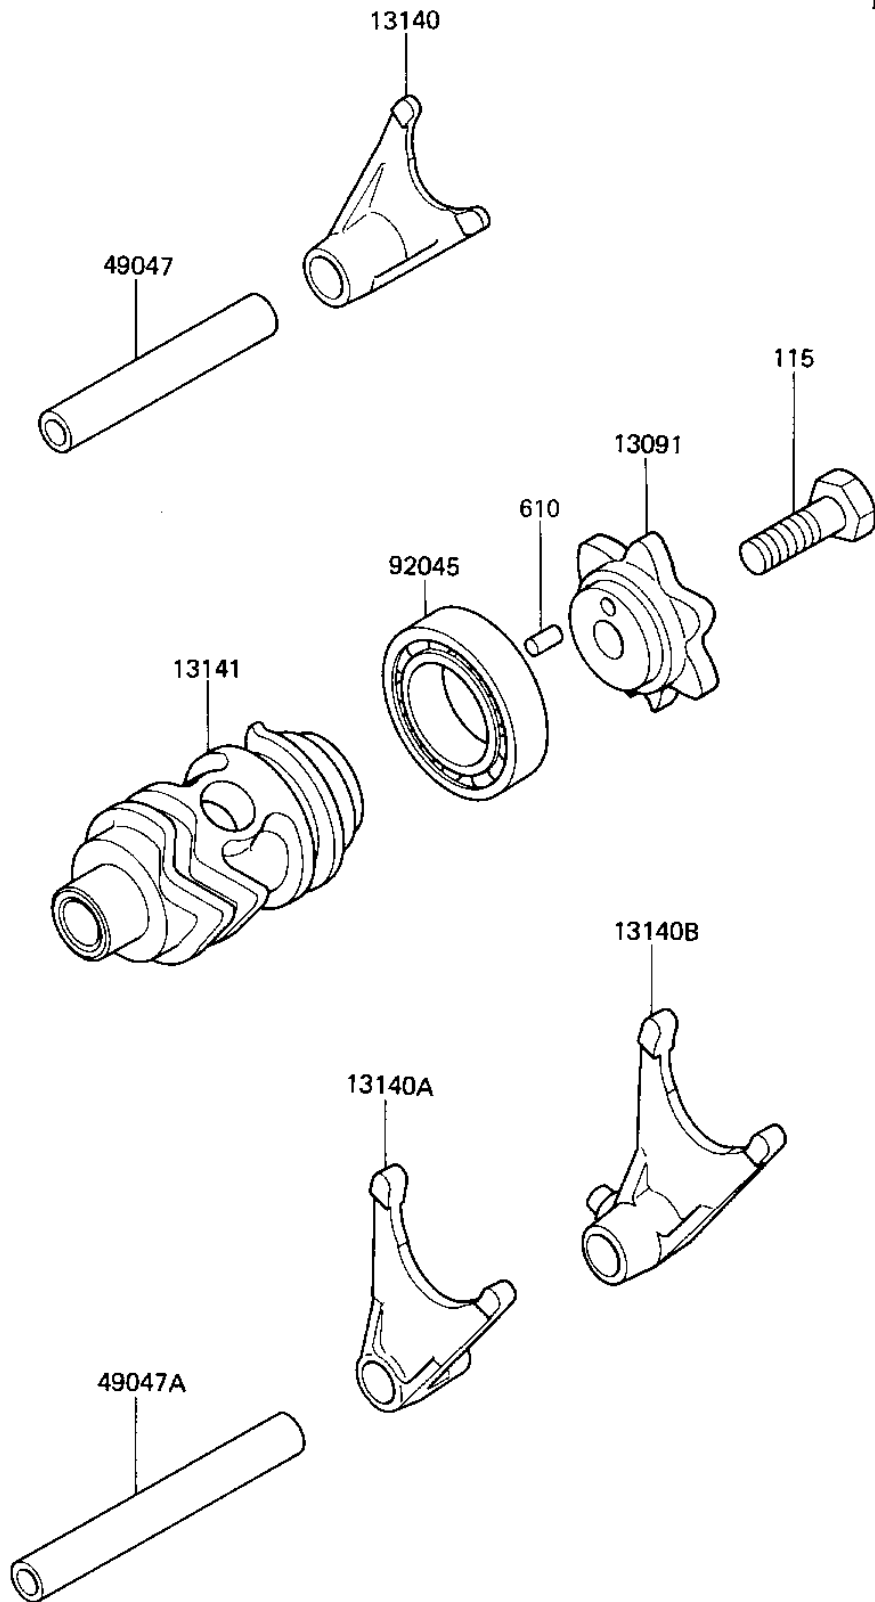

1986 KX80

PARTS DIAGRAM

GEAR CHANGE DRUM & FORKS

E1362-0105

1986 KX80

PARTS LIST

GEAR CHANGE DRUM & FORKS

ITEM NAME

PART NUMBER

QUANTITY
