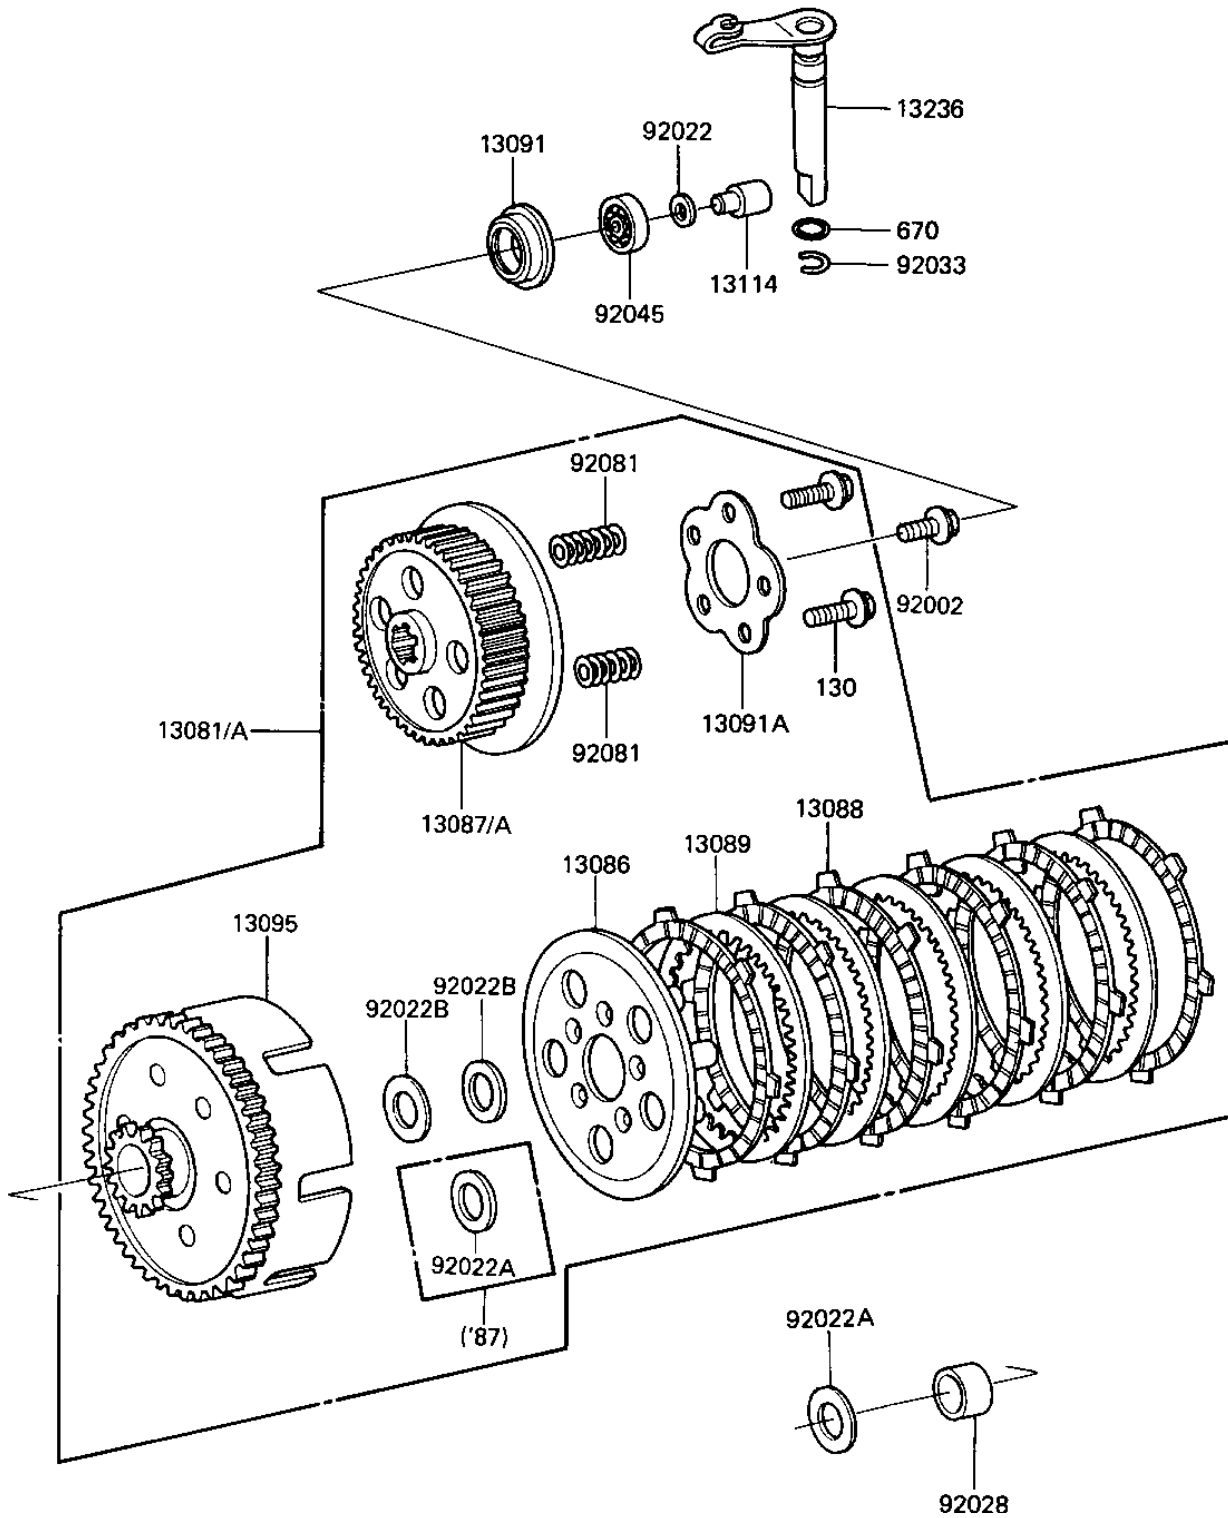

1986 KX80

PARTS DIAGRAM

CLUTCH

E155U-0124

1986 KX80

PARTS LIST

CLUTCH

Kawasaki

Let the Good Times Roll®

ITEM NAME

PART NUMBER

QUANTITY
