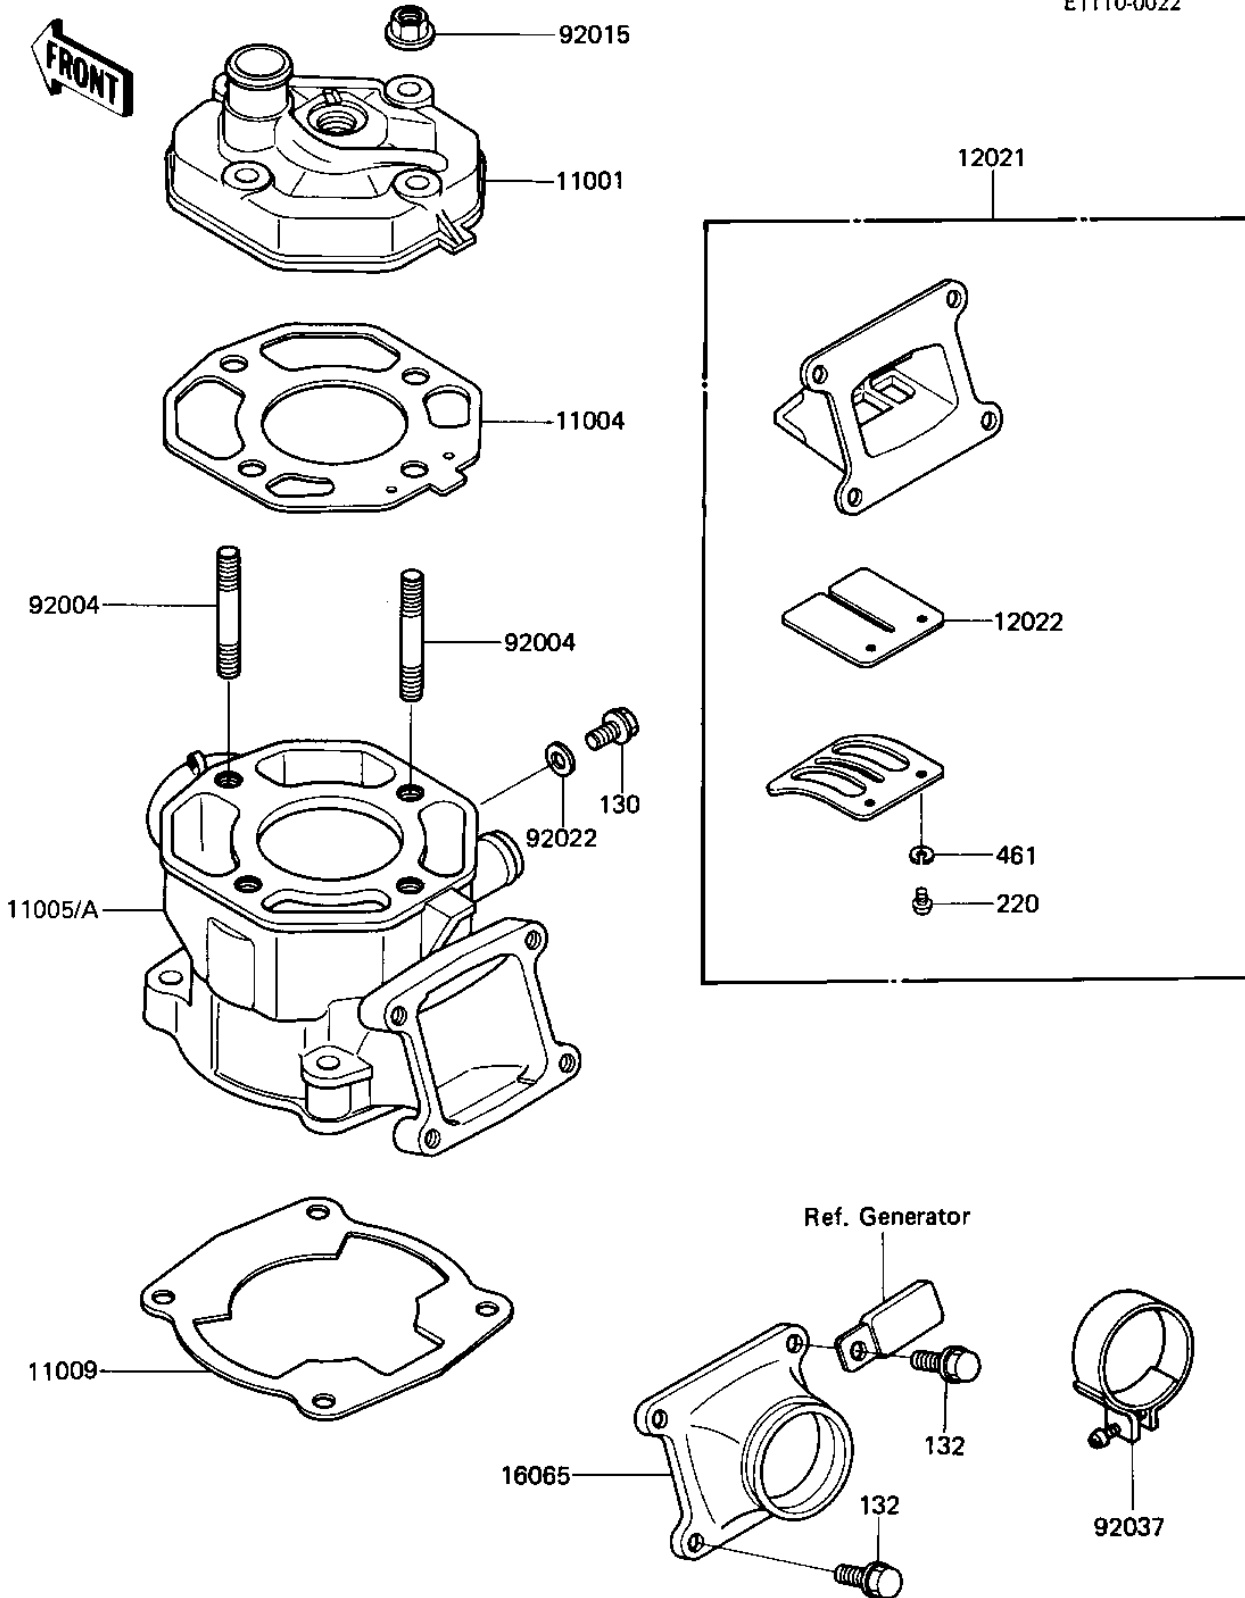

1986 KX80

PARTS DIAGRAM

CYLINDER HEAD/CYLINDER/REED VALVE

E1110-0022

1986 KX80

PARTS LIST

CYLINDER HEAD/CYLINDER/REED VALVE

ITEM NAME

PART NUMBER

QUANTITY
