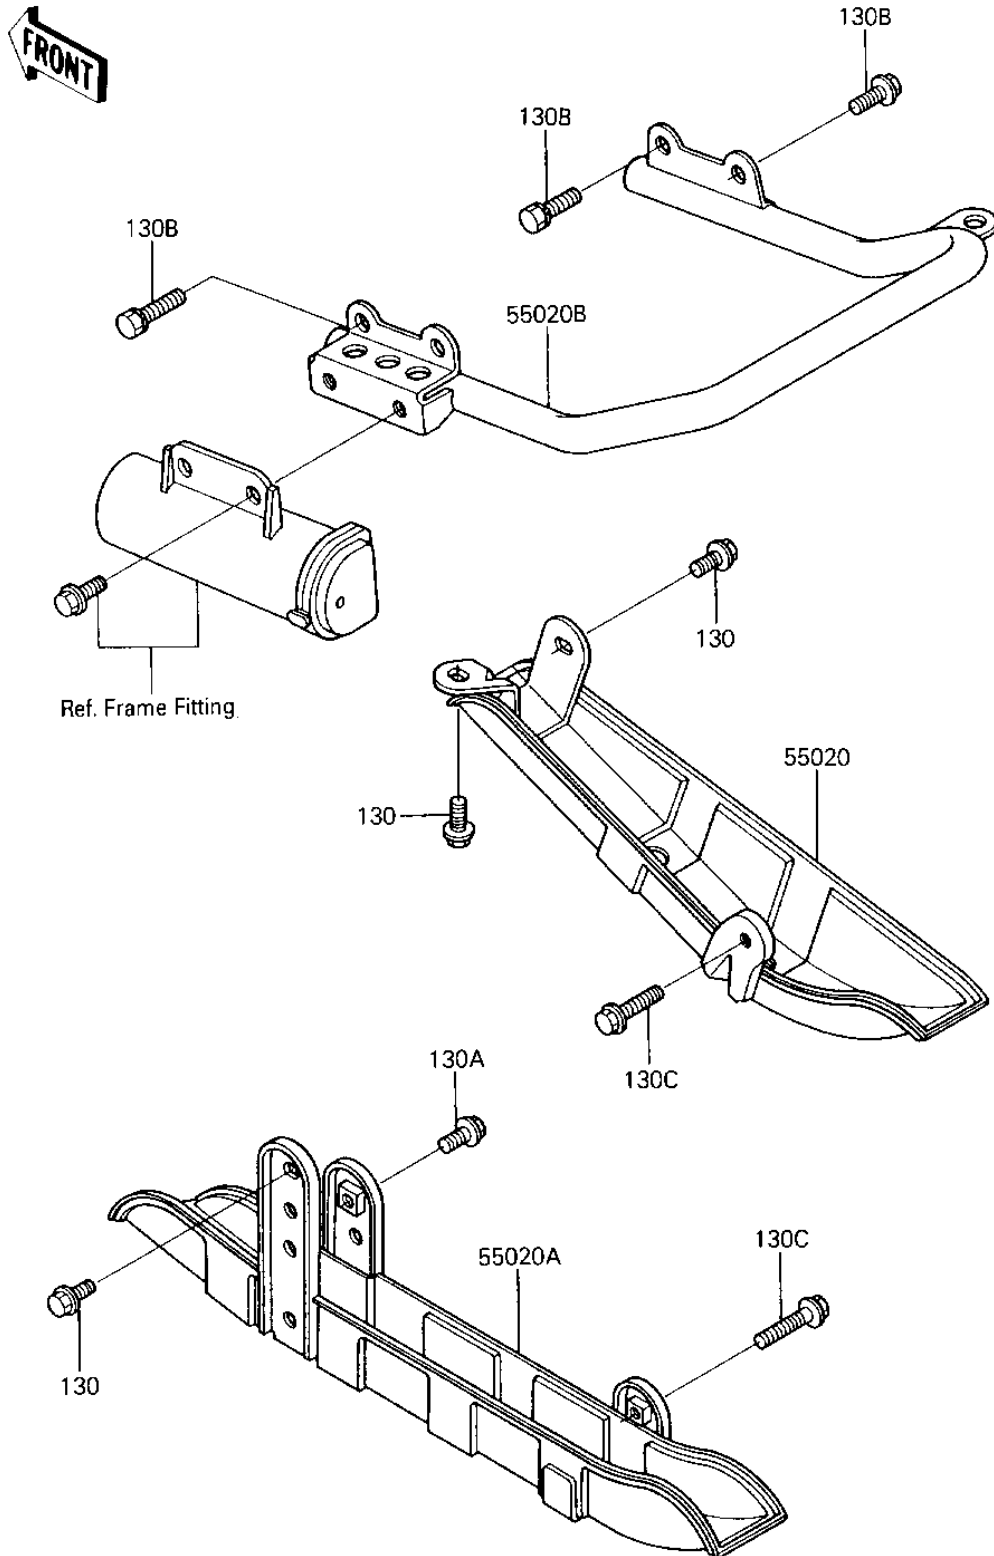

1986 Tecate

PARTS DIAGRAM

GUARDS

F2680-0005

1986 Tecate

PARTS LIST

GUARDS

Kawasaki

Let the Good Times Roll®

ITEM NAME

PART NUMBER

QUANTITY
