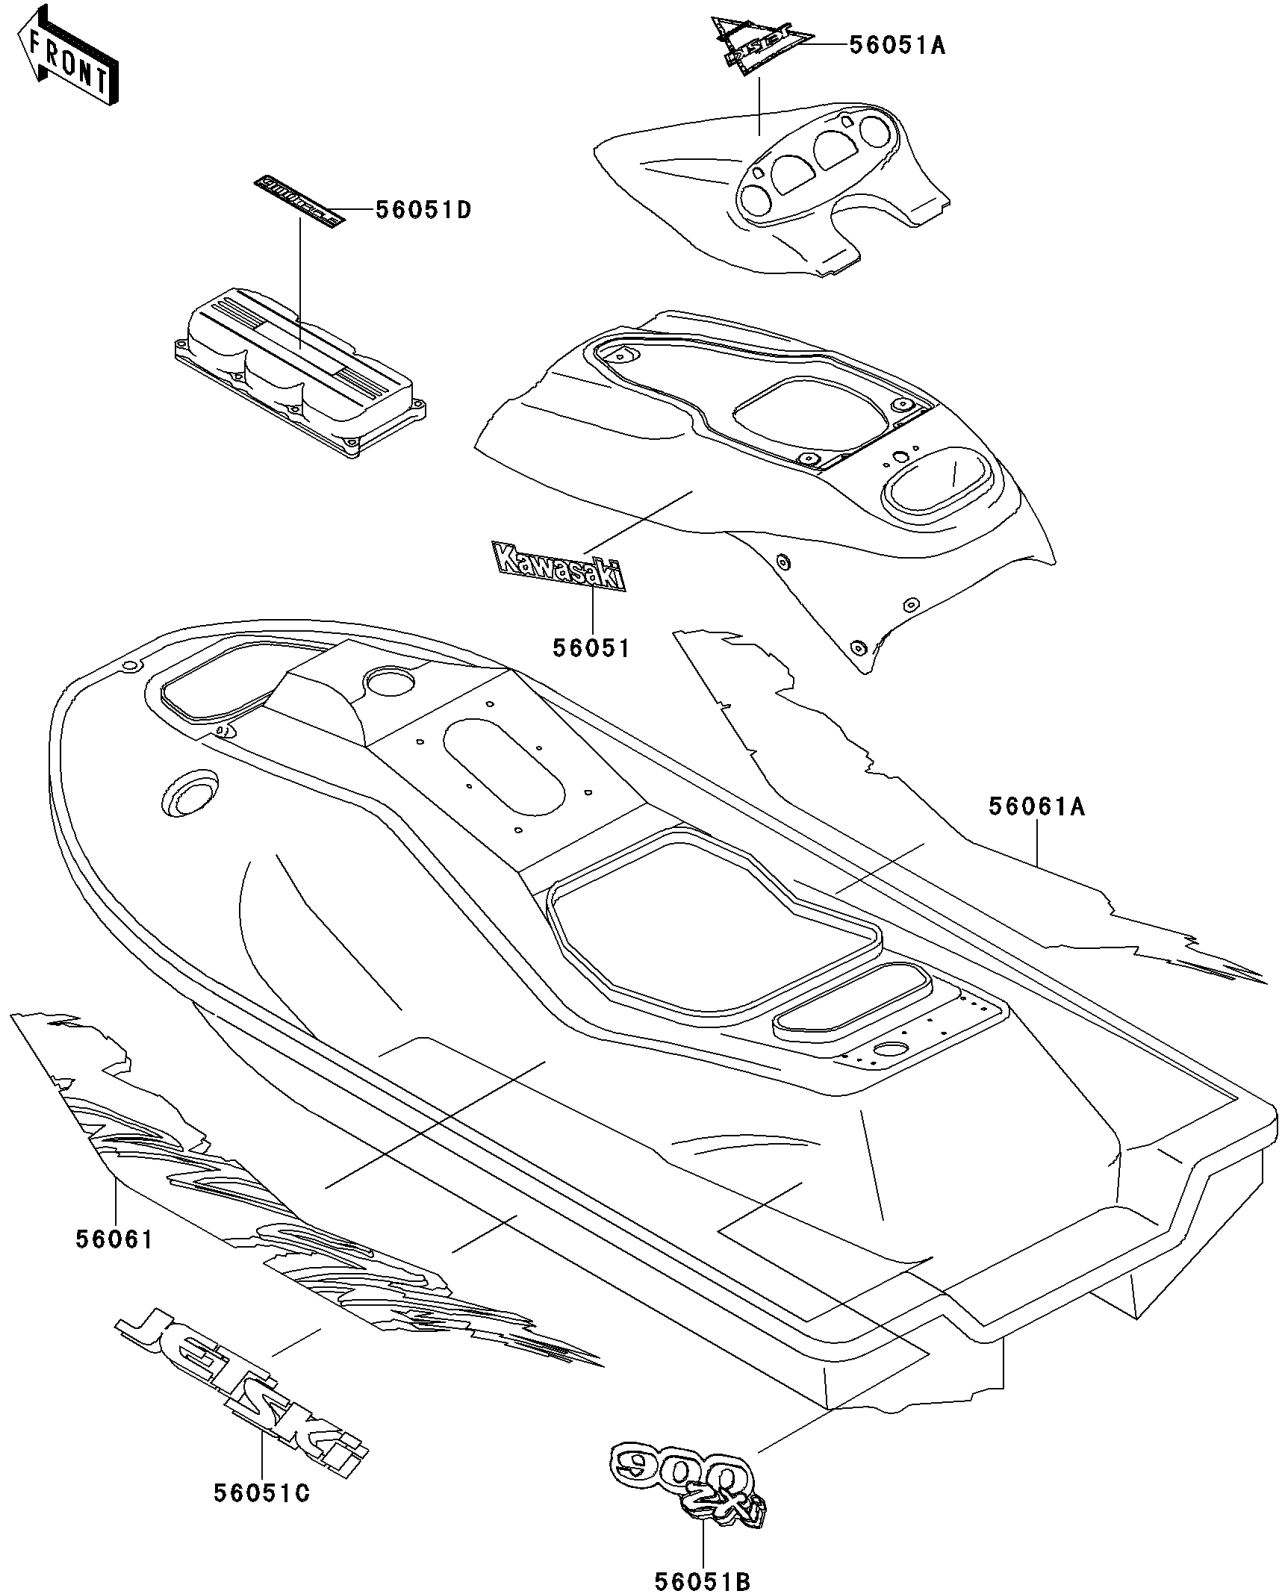

# 1995 900 ZXi

## PARTS DIAGRAM

Decals(JH900-A1)(White/Violet)

F3880A

## PARTS LIST

Decals(JH900-A1)(White/Violet)

**ITEM NAME**

**PART NUMBER**

**QUANTITY**

---