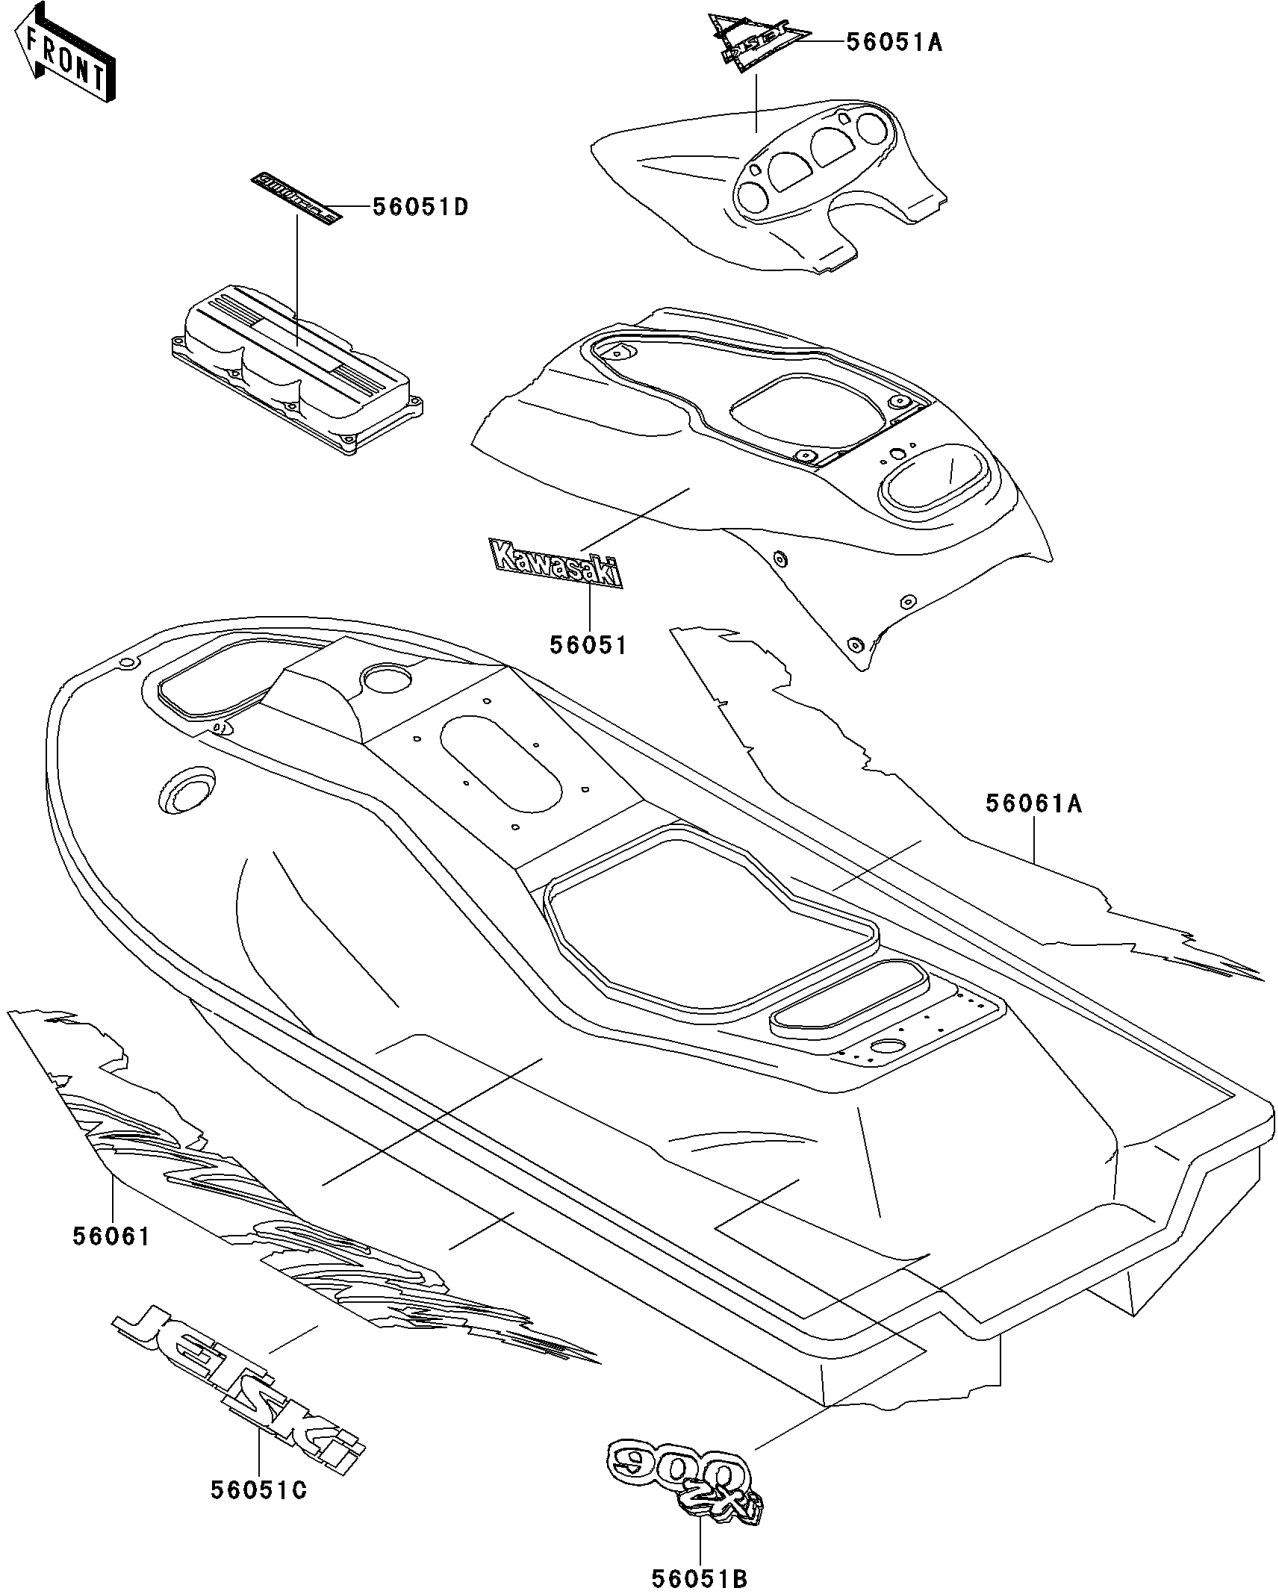

1995 900 ZXi

PARTS DIAGRAM

Decals(JH900-A1)(White/Red)

F3880

1995 900 ZXi

PARTS LIST

Decals(JH900-A1)(White/Red)

ITEM NAME

PART NUMBER

QUANTITY
